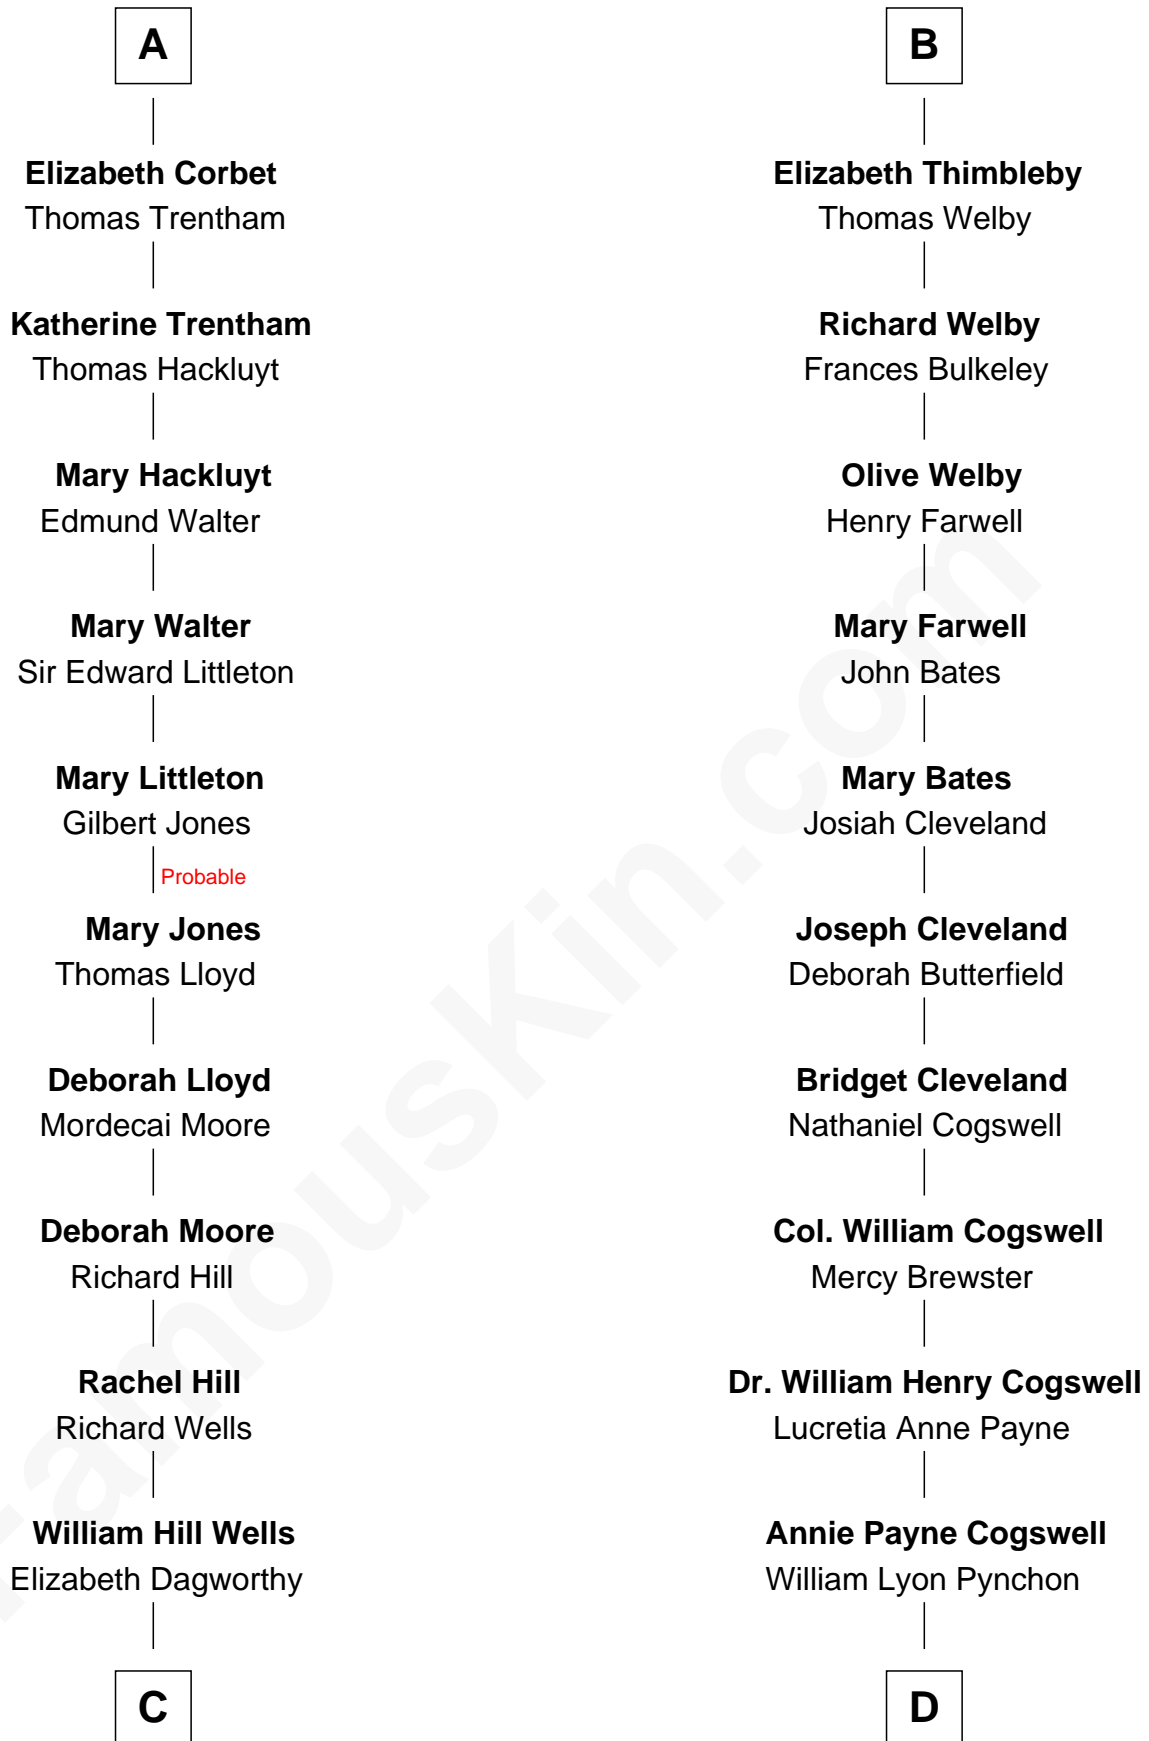

FamousKin.com

Relationship Chart of

Orson Welles

Radio, Stage, and Movie Actor

19th cousin 1 time removed of

Thomas Pynchon
American Novelist

C

Henry Hill Welles

William Henry Chichele Pynchon

Carrie Susan Moyses

Thomas Ruggles Pynchon

Catherine Frances Bennett

Thomas Pynchon

Novelist

FamousKin.com