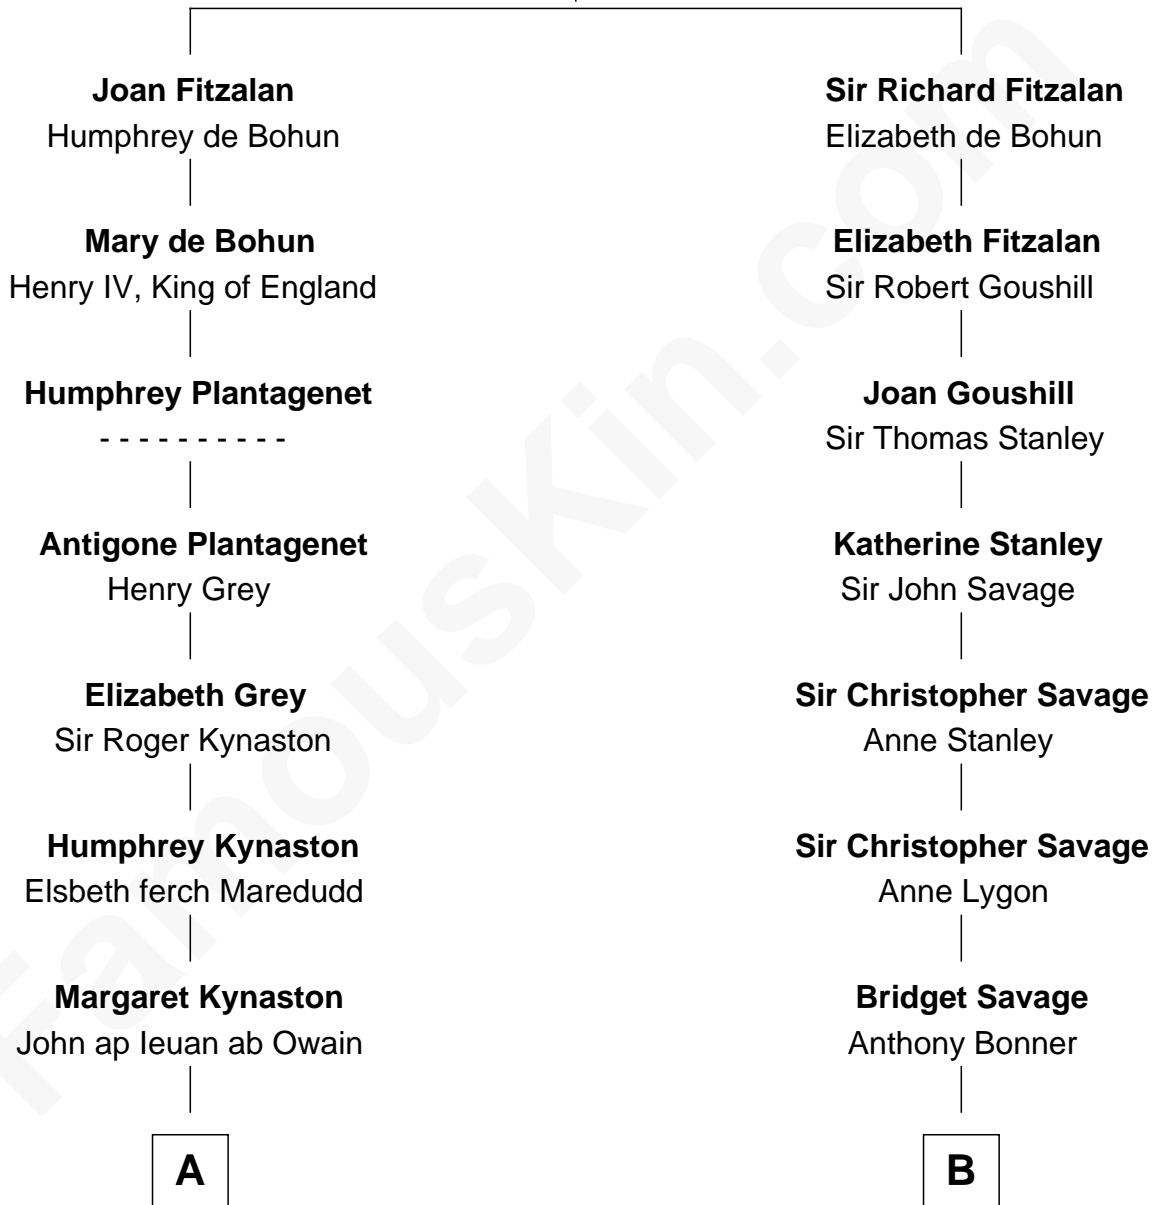

FamousKin.com Relationship Chart of

Orson Welles

Radio, Stage, and Movie Actor

18th cousin of

Thomas Pynchon

American Novelist

Richard Fitzalan
Eleanor Plantagenet

C

Richard Head Welles

Beatrice Ives

Orson Welles

Radio, Stage, and Movie Actor

D

Thomas Ruggles Pynchon

Catherine Frances Bennett

Thomas Pynchon