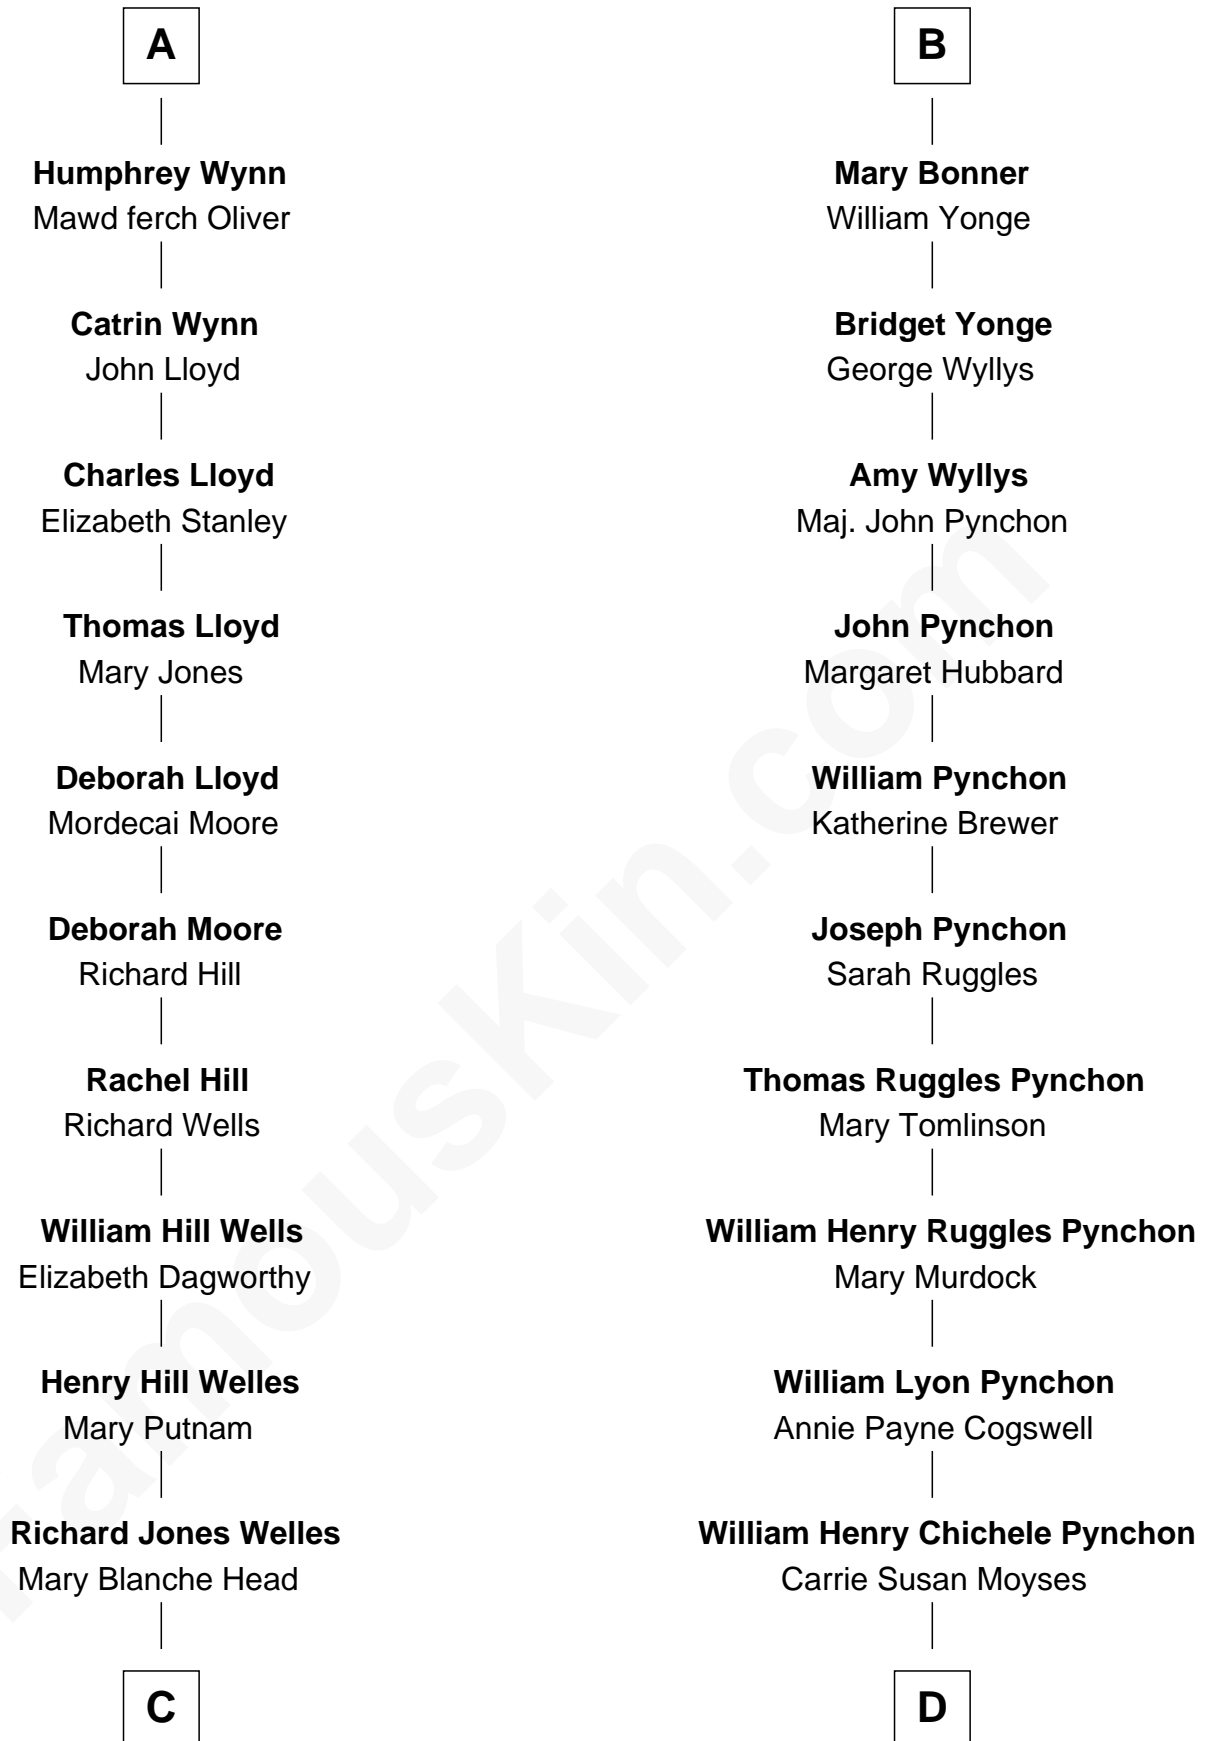

FamousKin.com Relationship Chart of

Orson Welles

Radio, Stage, and Movie Actor

18th cousin of

Thomas Pynchon

American Novelist

Richard Fitzalan
Eleanor Plantagenet

C

Richard Head Welles

Beatrice Ives

Orson Welles

Radio, Stage, and Movie Actor

D

Thomas Ruggles Pynchon

Catherine Frances Bennett

Thomas Pynchon