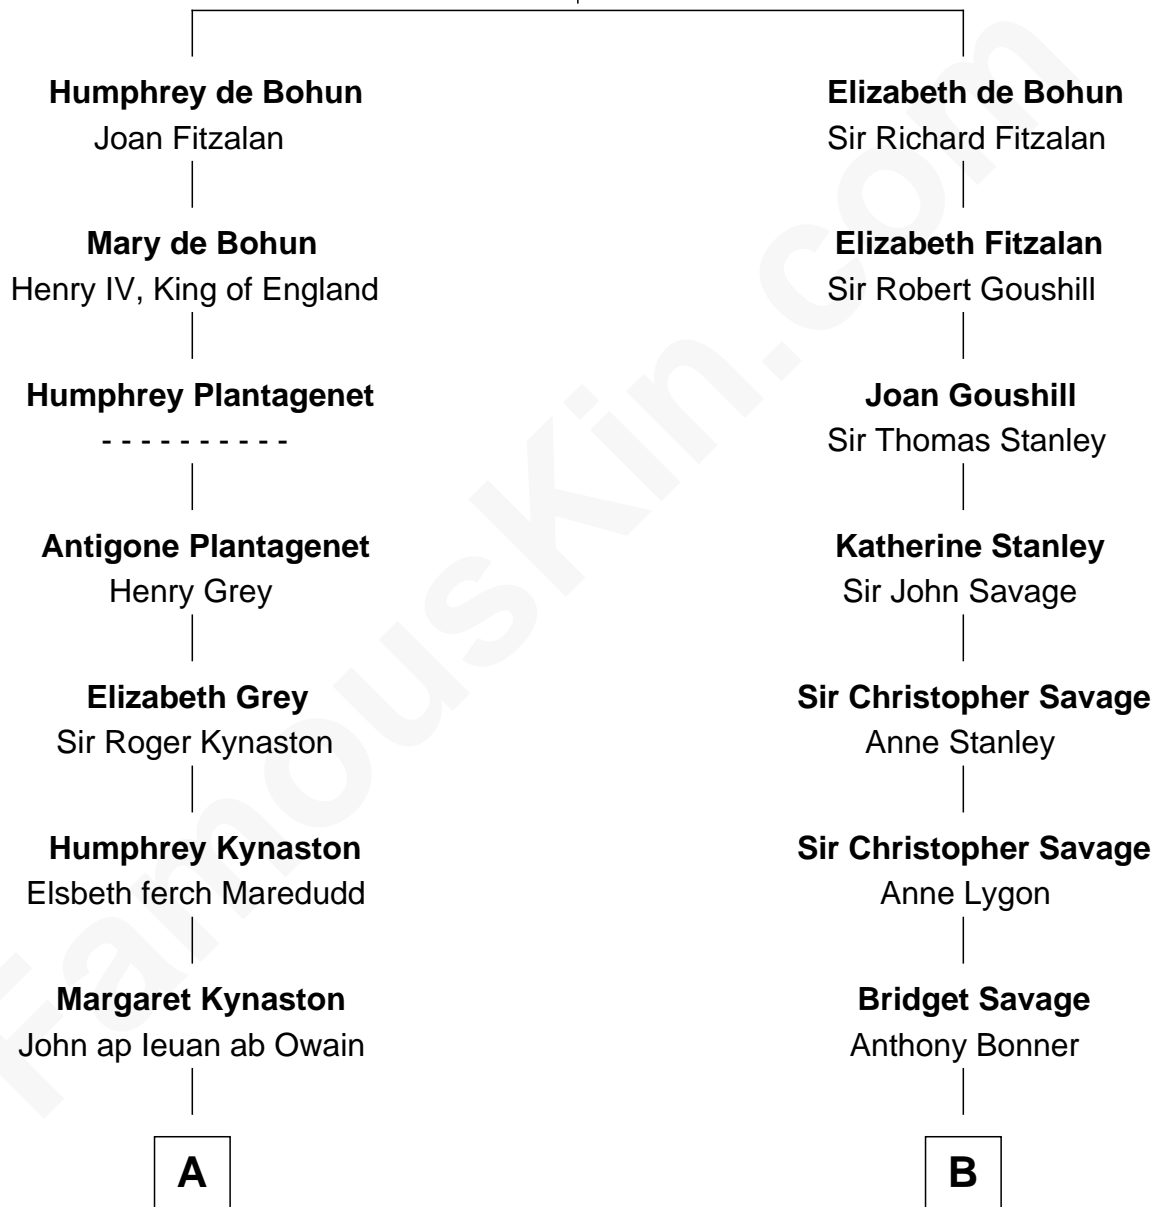

FamousKin.com Relationship Chart of

Orson Welles

Radio, Stage, and Movie Actor

18th cousin of

Thomas Pynchon

American Novelist

Sir William de Bohun
Elizabeth de Badlesmere

C

Richard Head Welles

Beatrice Ives

Orson Welles

Radio, Stage, and Movie Actor

D

Thomas Ruggles Pynchon

Catherine Frances Bennett

Thomas Pynchon