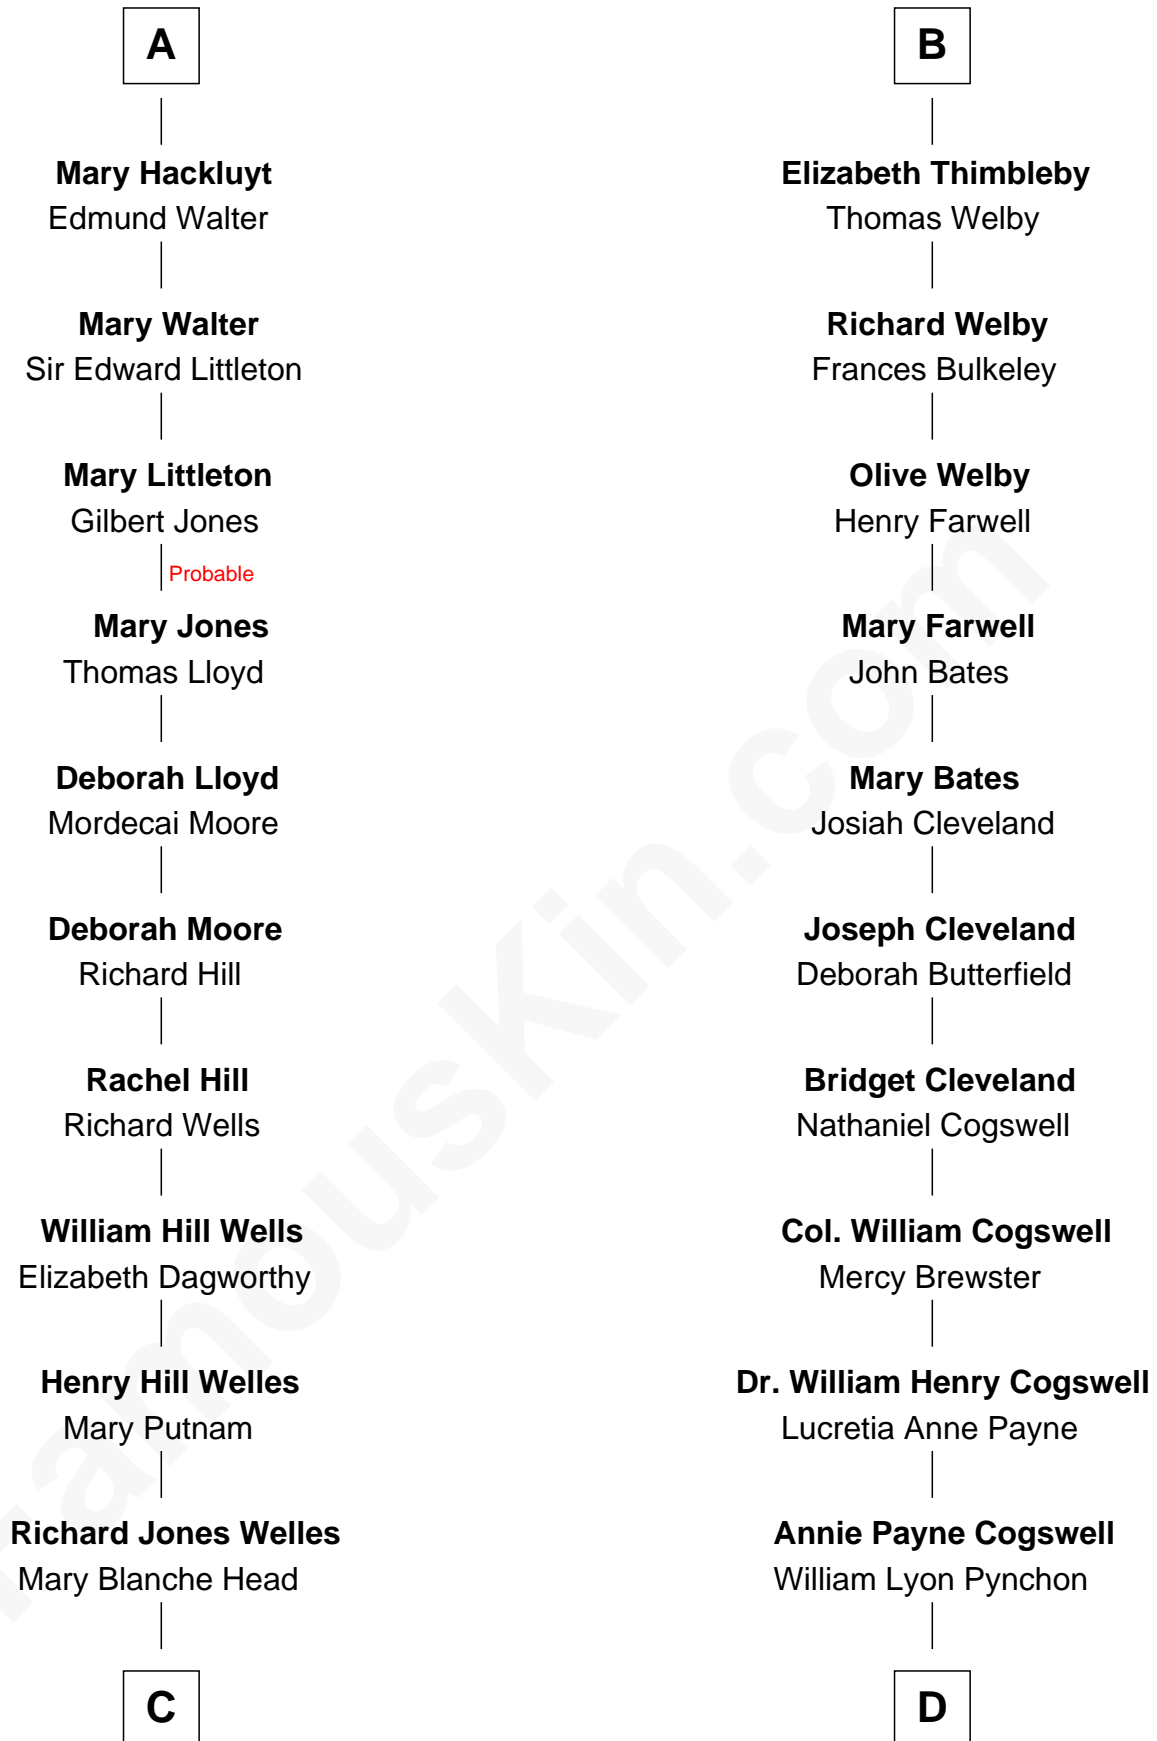

FamousKin.com

Relationship Chart of

Orson Welles

Radio, Stage, and Movie Actor

18th cousin 1 time removed of

Thomas Pynchon

American Novelist

John de Mowbray
Elizabeth de Segrave

C

Richard Head Welles

Beatrice Ives

Orson Welles

Radio, Stage, and Movie Actor

D

William Henry Chichele Pynchon

Carrie Susan Moyses

Thomas Ruggles Pynchon

Catherine Frances Bennett

Thomas Pynchon

Novelist

FamousKin.com