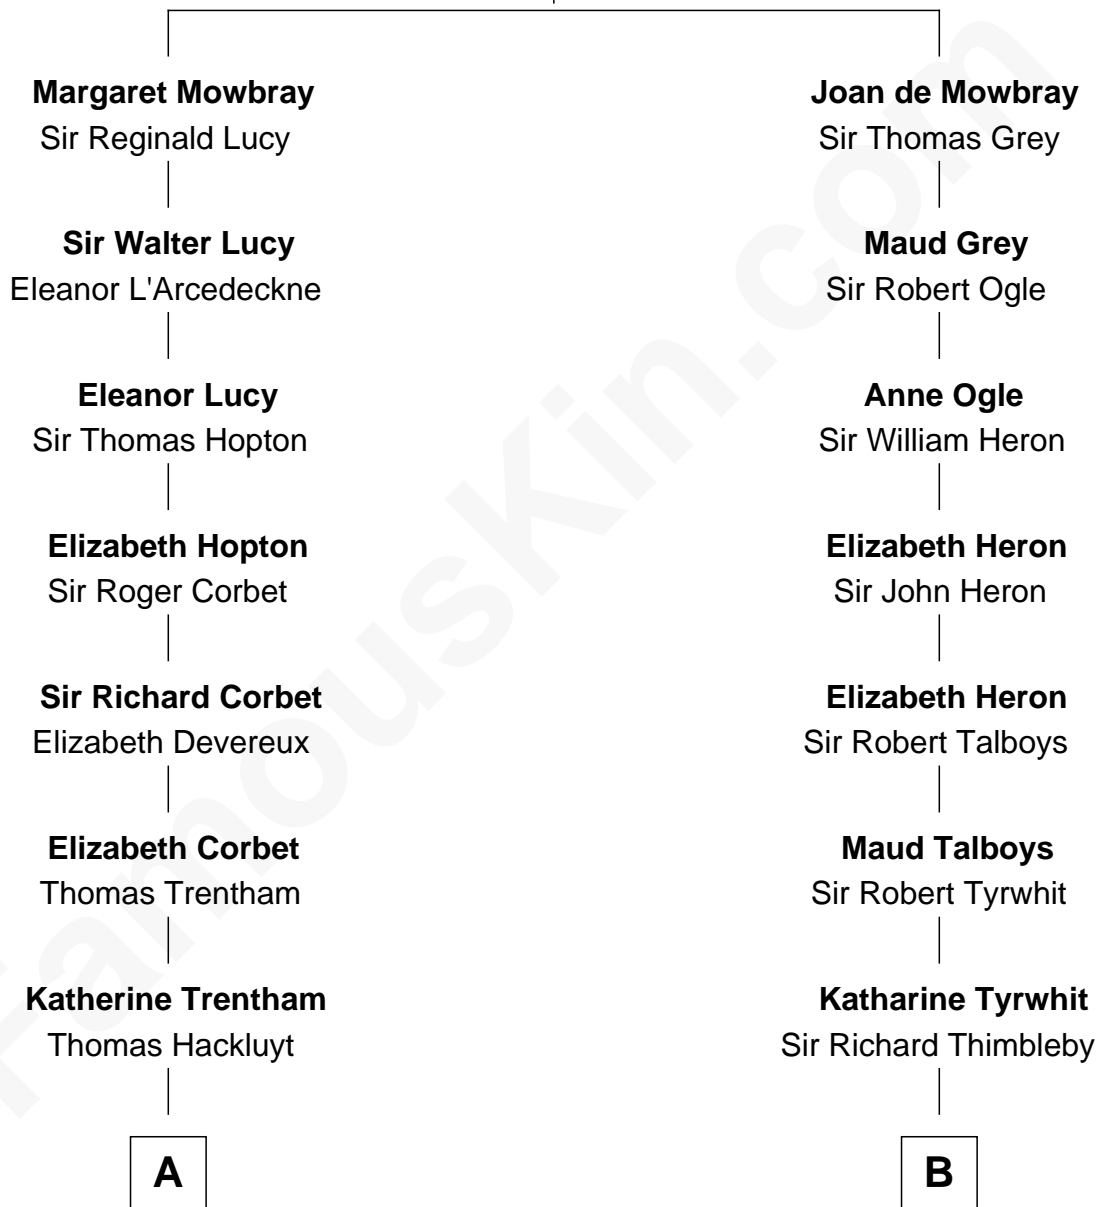

FamousKin.com

Relationship Chart of

Orson Welles

Radio, Stage, and Movie Actor

18th cousin 1 time removed of

Thomas Pynchon

American Novelist

John de Mowbray
Elizabeth de Segrave