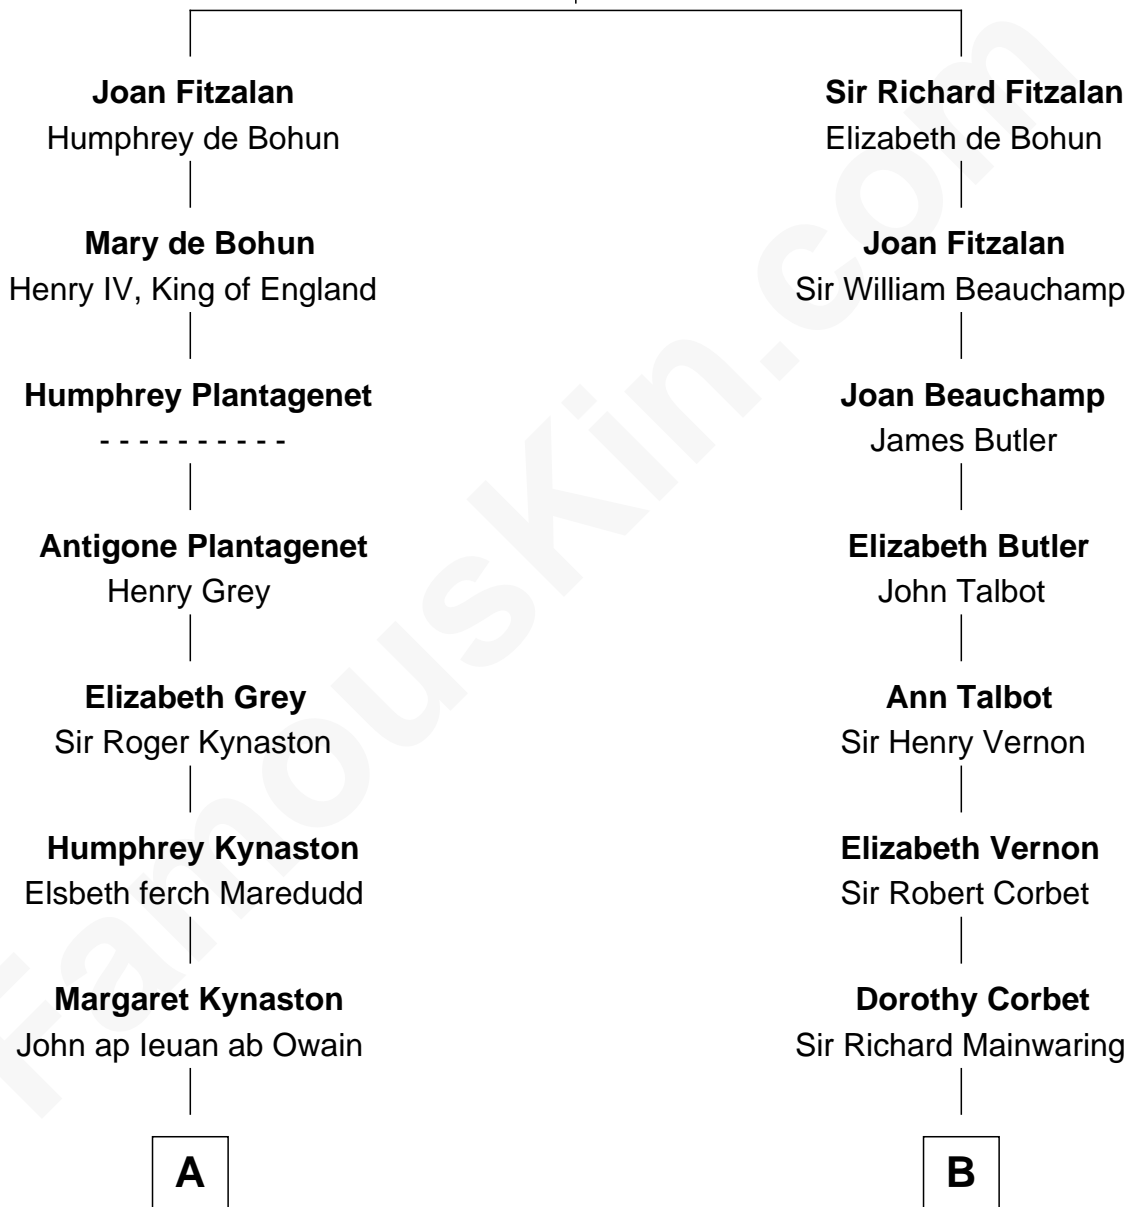

# FamousKin.com Relationship Chart of

**Orson Welles**

*Radio, Stage, and Movie Actor*

18th cousin 1 time removed of

**Allen Dulles**

*5th Director of the C.I.A.*

**Richard Fitzalan**  
Eleanor Plantagenet

**C**

**Richard Head Welles**

Beatrice Ives

**Orson Welles**

*Radio, Stage, and Movie Actor*

**D**

**Harriet Lathrop Winslow**

Rev. John Welsh Dulles

**Allen Macy Dulles**

Edith Foster

**Allen Dulles**

*5th Director of the C.I.A.*

FamousKin.com