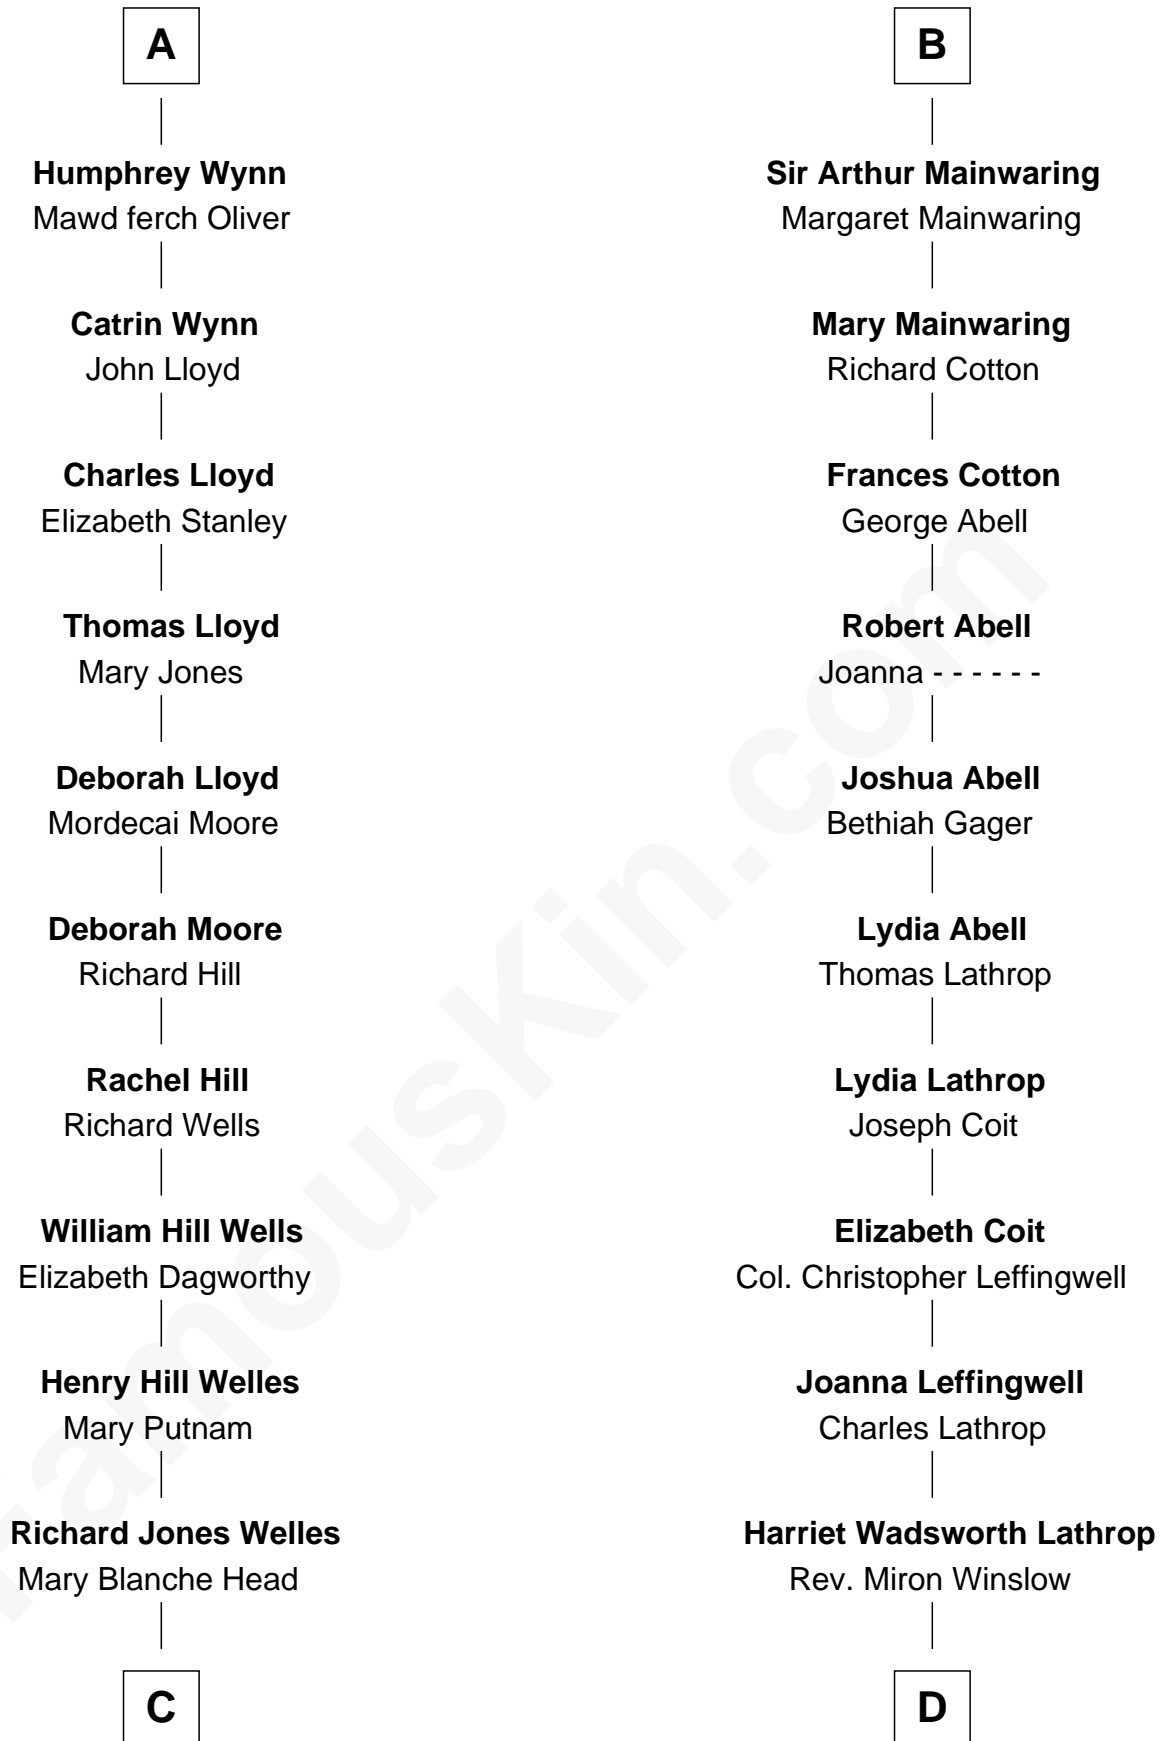

# FamousKin.com Relationship Chart of

**Orson Welles**

*Radio, Stage, and Movie Actor*

18th cousin 1 time removed of

**Allen Dulles**

*5th Director of the C.I.A.*

**Richard Fitzalan**  
Eleanor Plantagenet

**C**

**Richard Head Welles**

Beatrice Ives

**Orson Welles**

*Radio, Stage, and Movie Actor*

**D**

**Harriet Lathrop Winslow**

Rev. John Welsh Dulles

**Allen Macy Dulles**