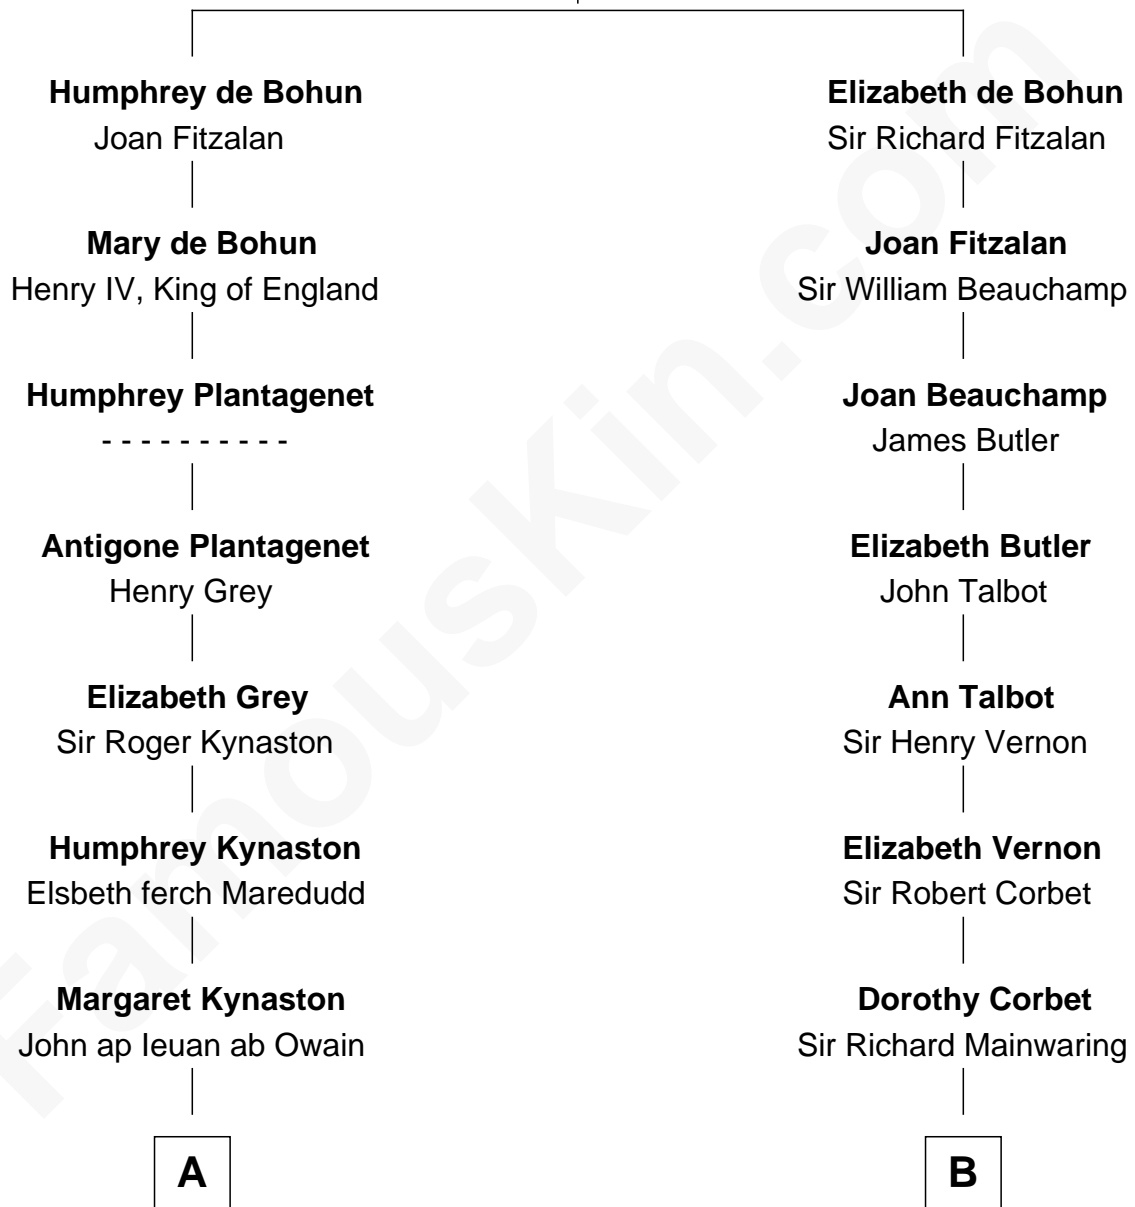

FamousKin.com Relationship Chart of

Orson Welles

Radio, Stage, and Movie Actor

18th cousin 1 time removed of

Allen Dulles

5th Director of the C.I.A.

Sir William de Bohun
Elizabeth de Badlesmere

C

Richard Head Welles

Beatrice Ives

Orson Welles

Radio, Stage, and Movie Actor

D

Harriet Lathrop Winslow

Rev. John Welsh Dulles

Allen Macy Dulles

Edith Foster

Allen Dulles

5th Director of the C.I.A.

FamousKin.com