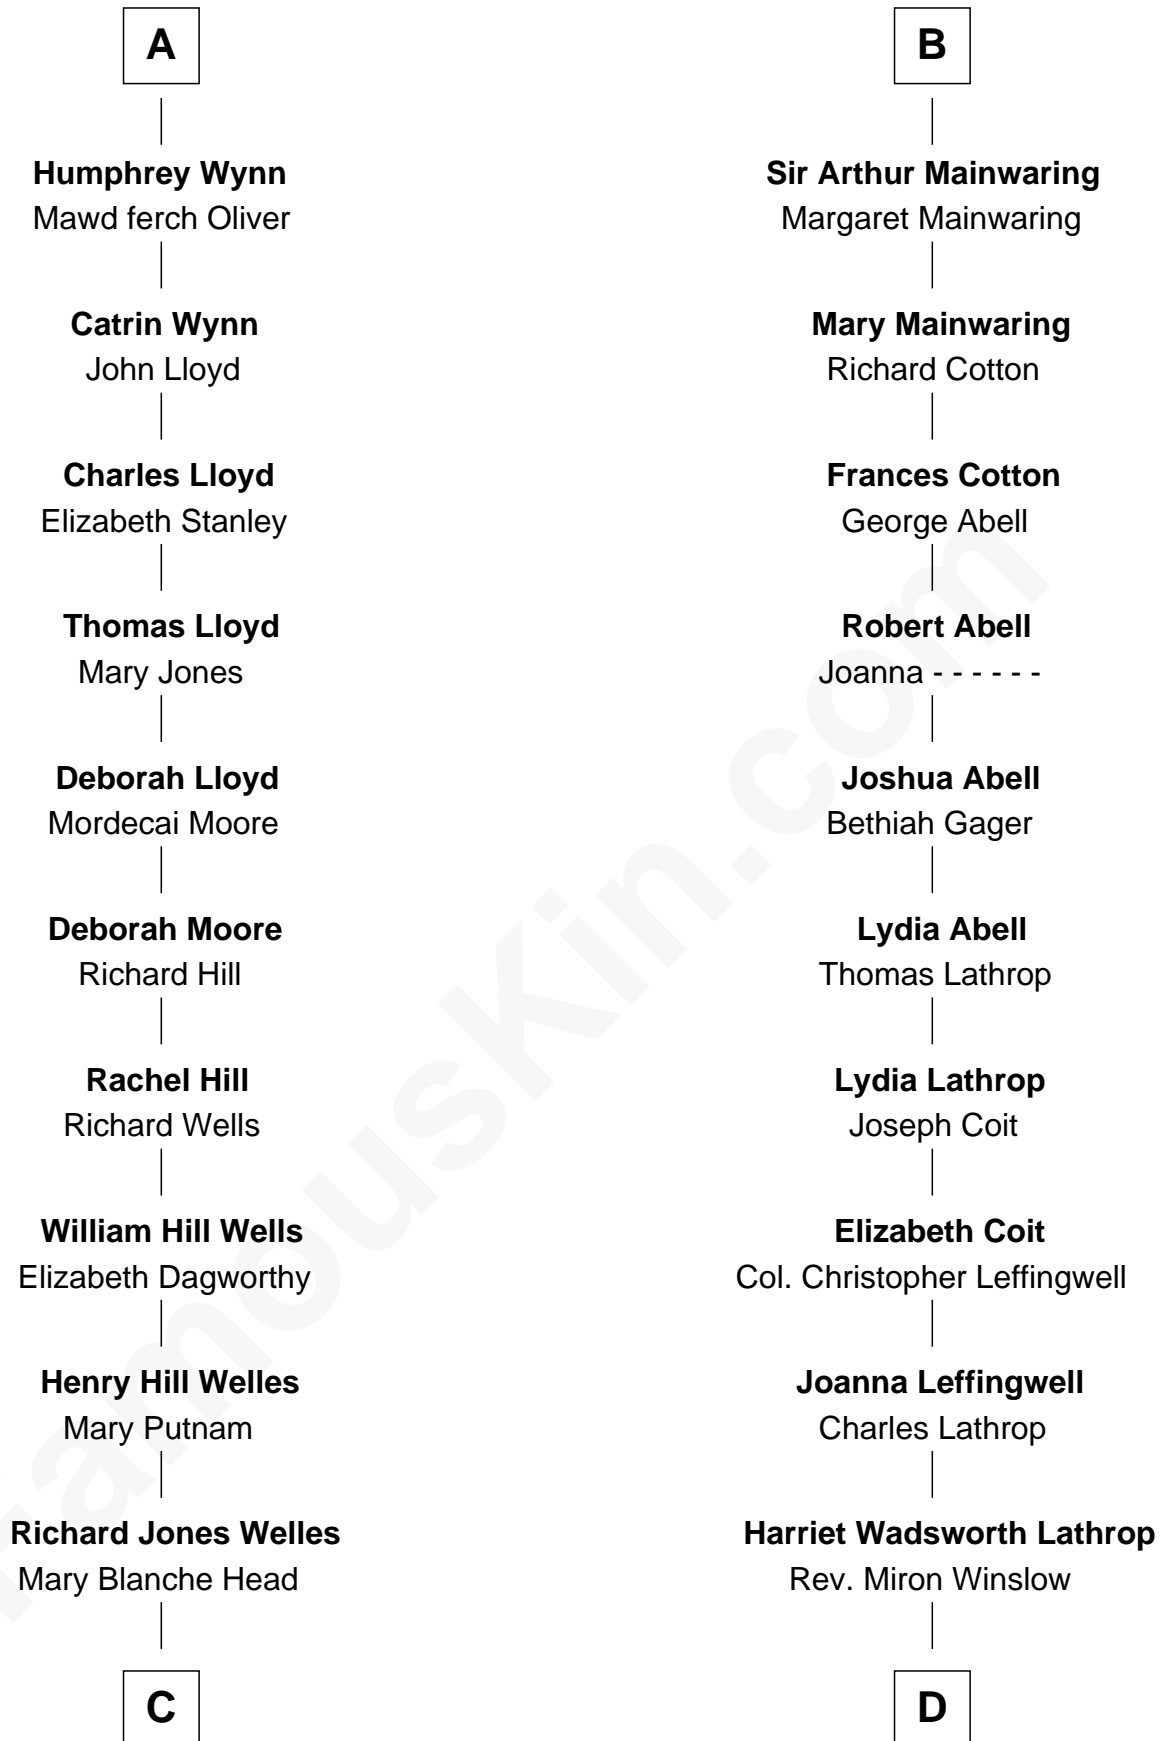

FamousKin.com Relationship Chart of

Orson Welles

Radio, Stage, and Movie Actor

18th cousin 1 time removed of

Allen Dulles

5th Director of the C.I.A.

Sir William de Bohun
Elizabeth de Badlesmere

C