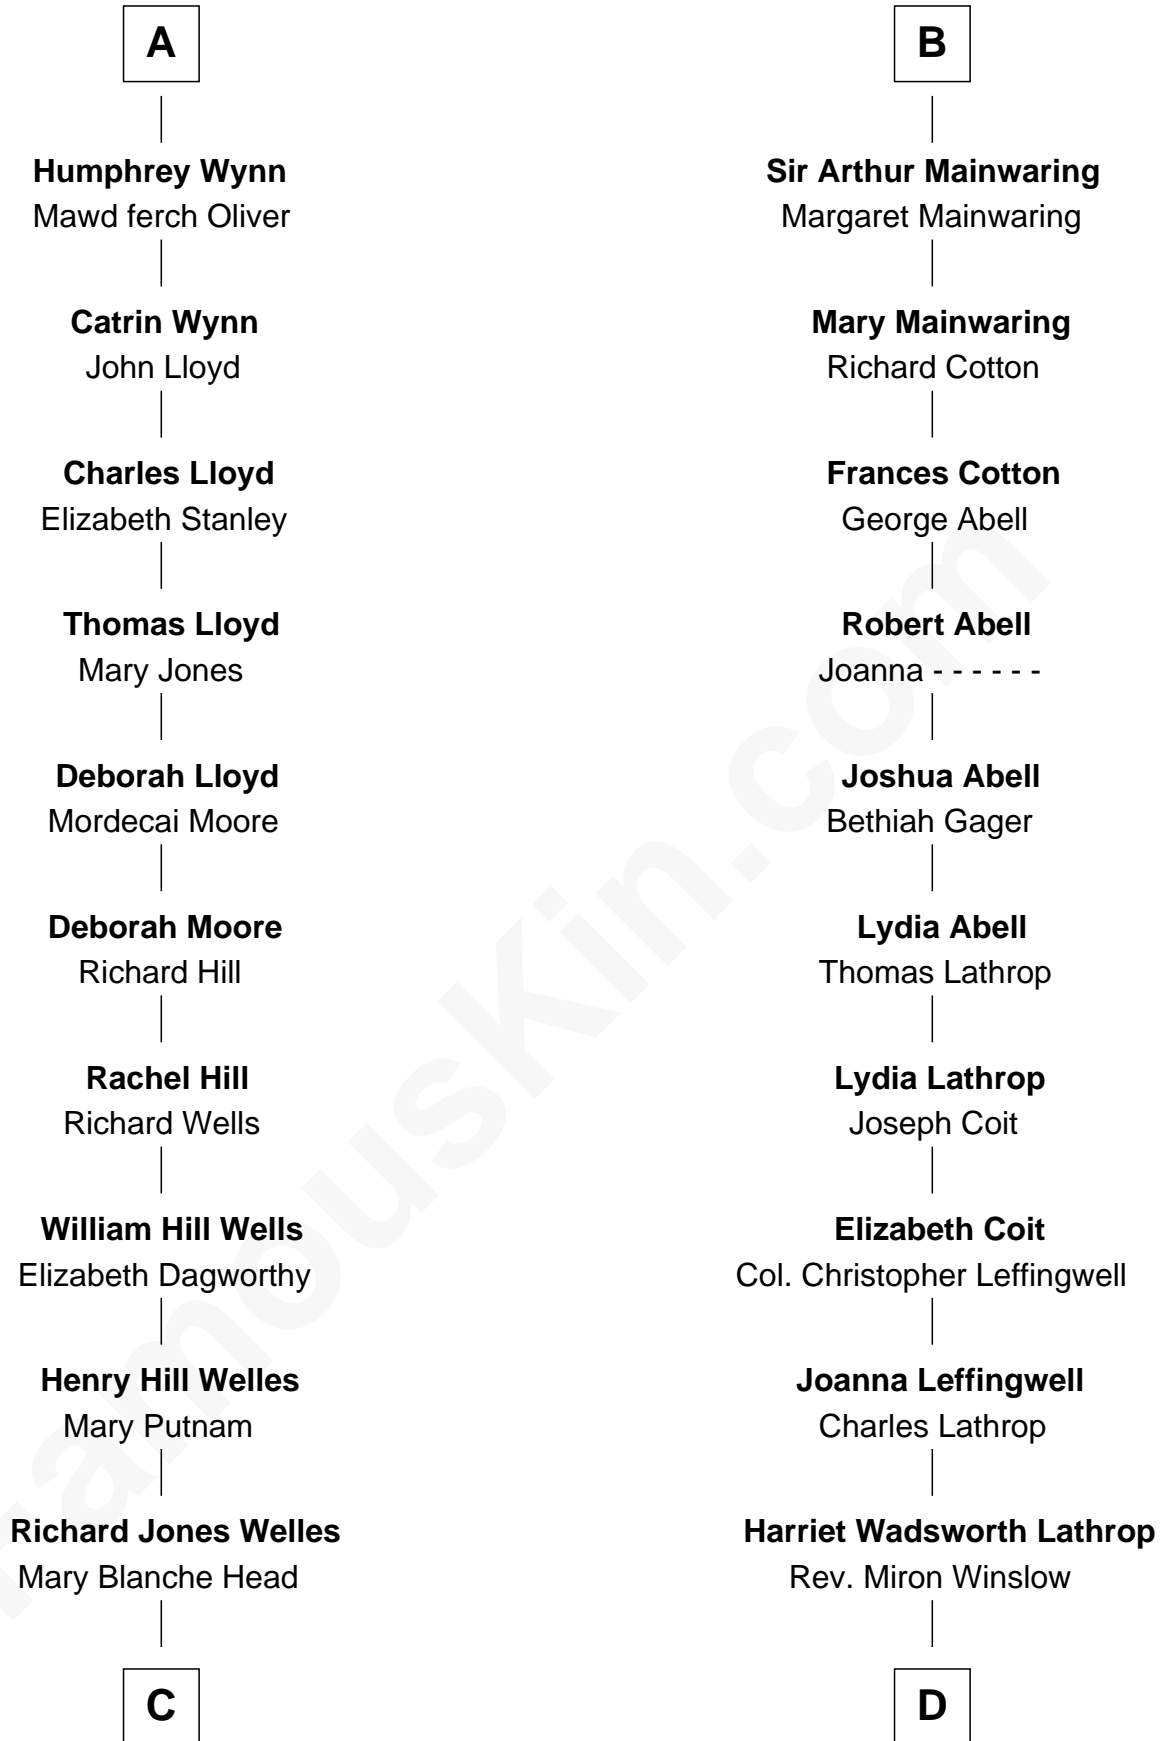

FamousKin.com

Relationship Chart of

Orson Welles

Radio, Stage, and Movie Actor

18th cousin 1 time removed of

John Foster Dulles

52nd U.S. Secretary of State

Richard Fitzalan
Eleanor Plantagenet

FamousKin.com