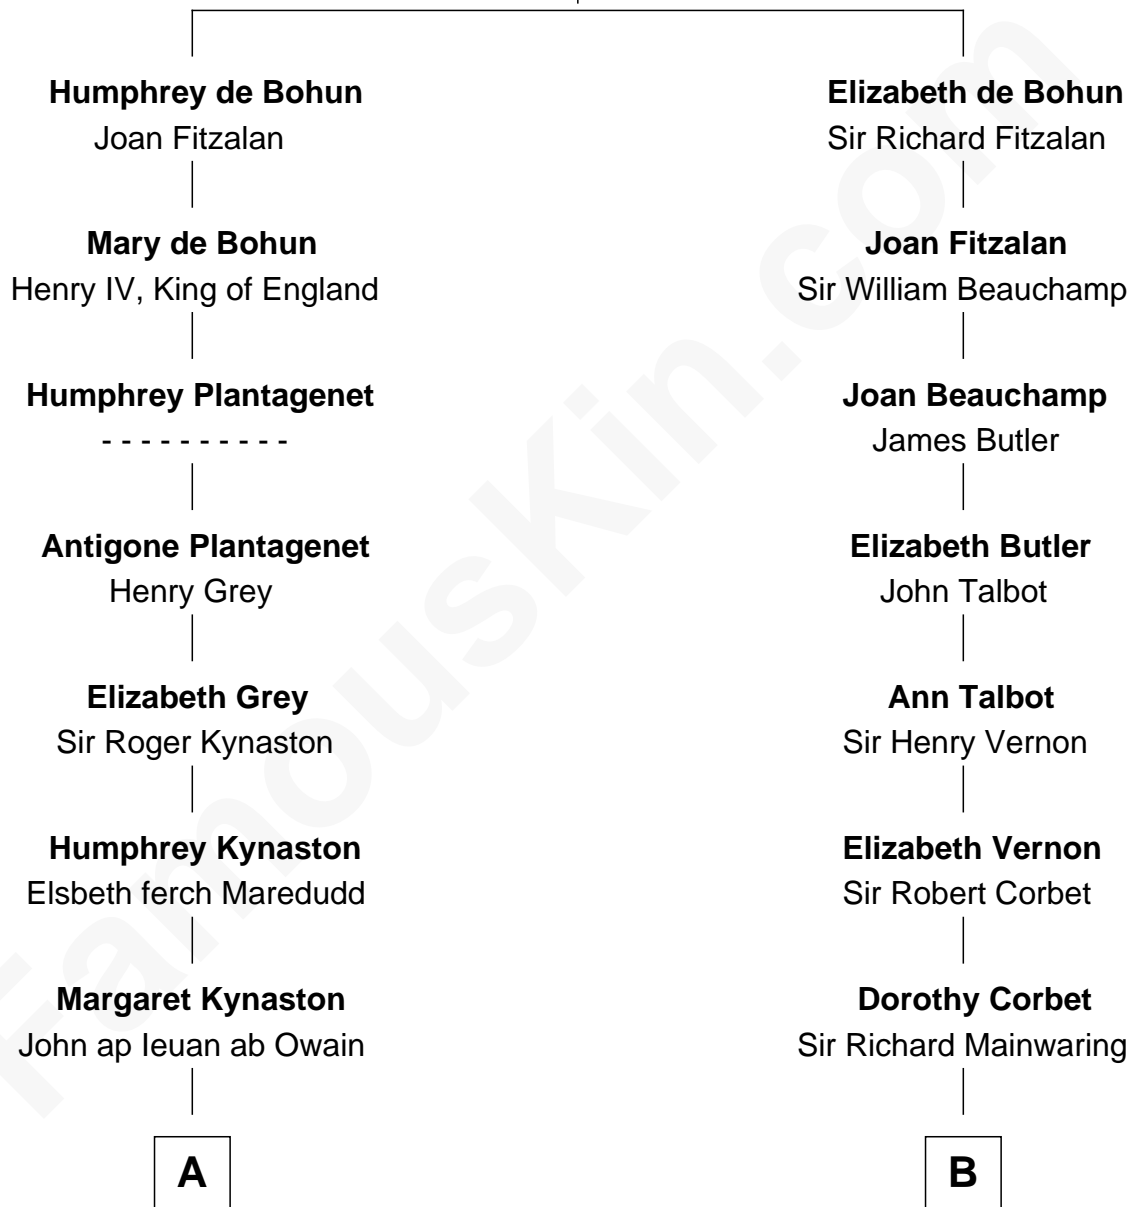

## Relationship Chart of

### Orson Welles

*Radio, Stage, and Movie Actor*

18th cousin 1 time removed of

### John Foster Dulles

*52nd U.S. Secretary of State*

**Sir William de Bohun**  
Elizabeth de Badlesmere

FamousKin.com