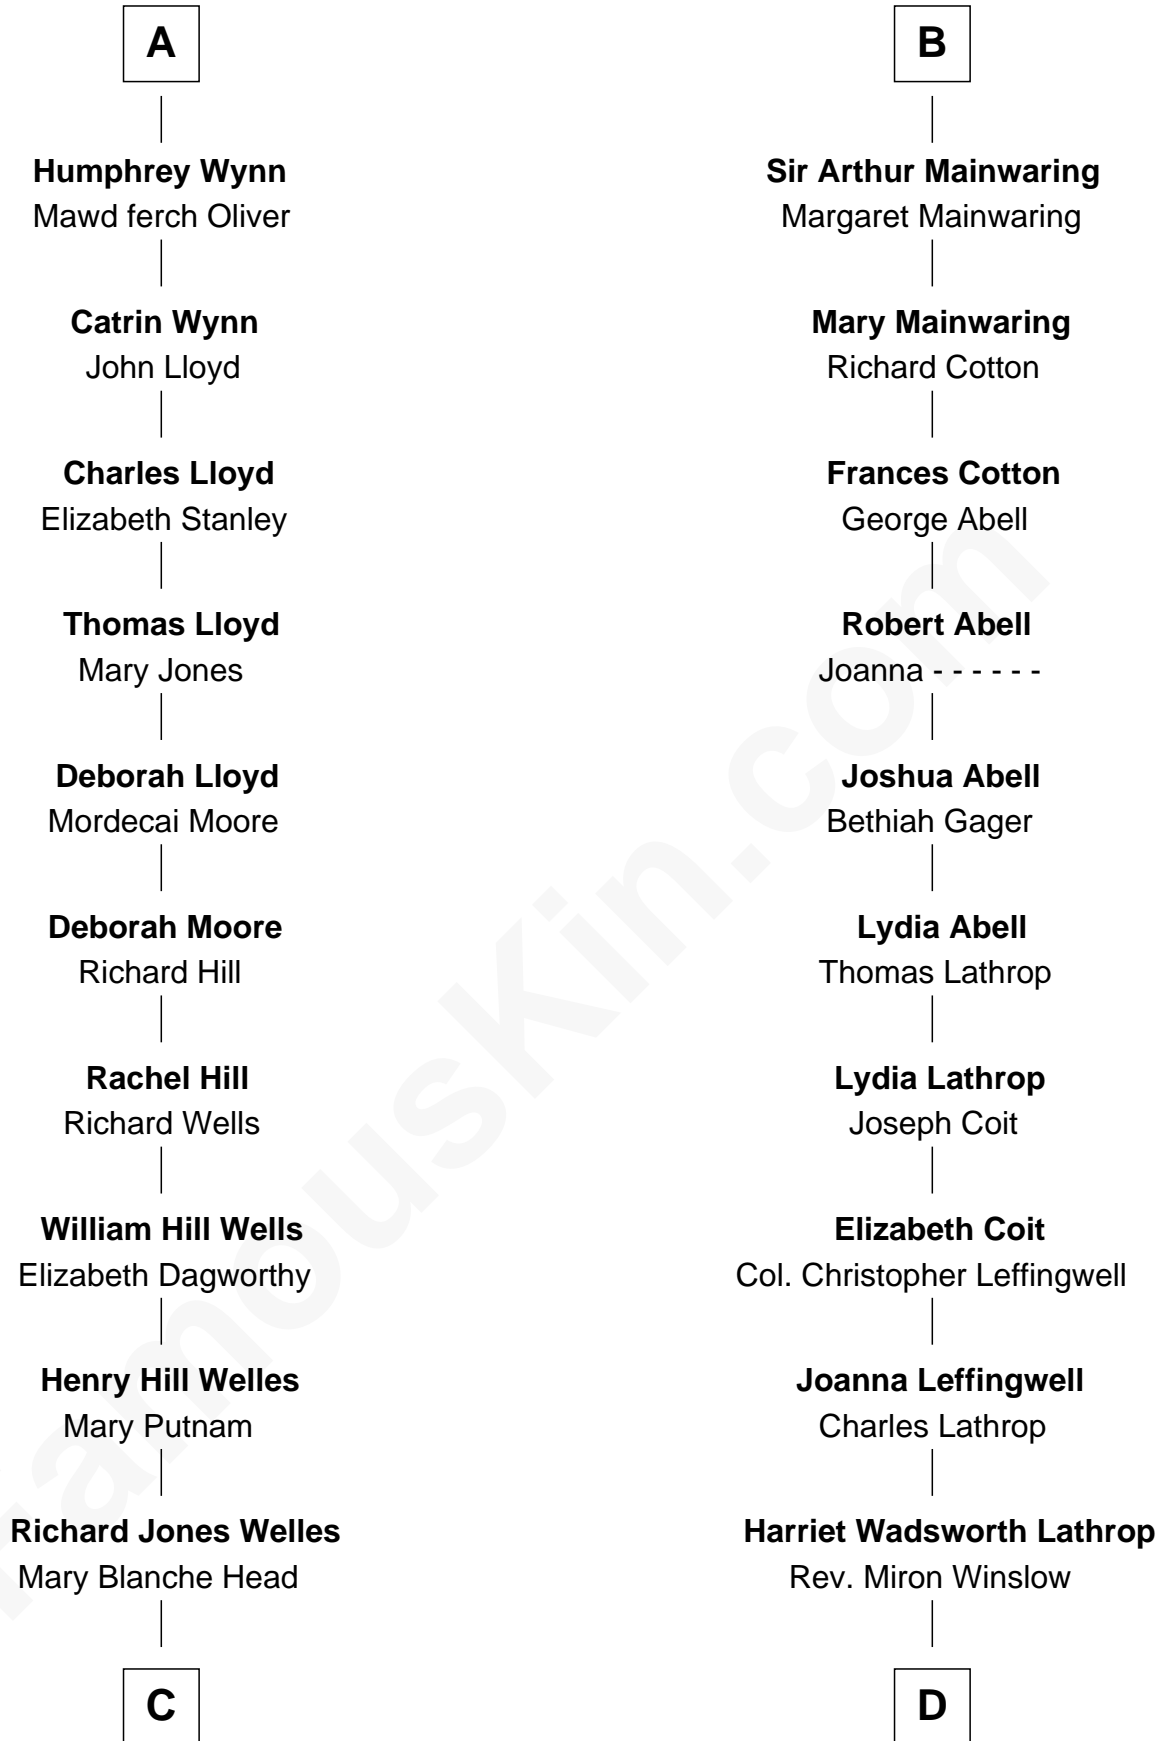

## Relationship Chart of

### Orson Welles

*Radio, Stage, and Movie Actor*

18th cousin 1 time removed of

### John Foster Dulles

*52nd U.S. Secretary of State*

**Sir William de Bohun**  
Elizabeth de Badlesmere

FamousKin.com