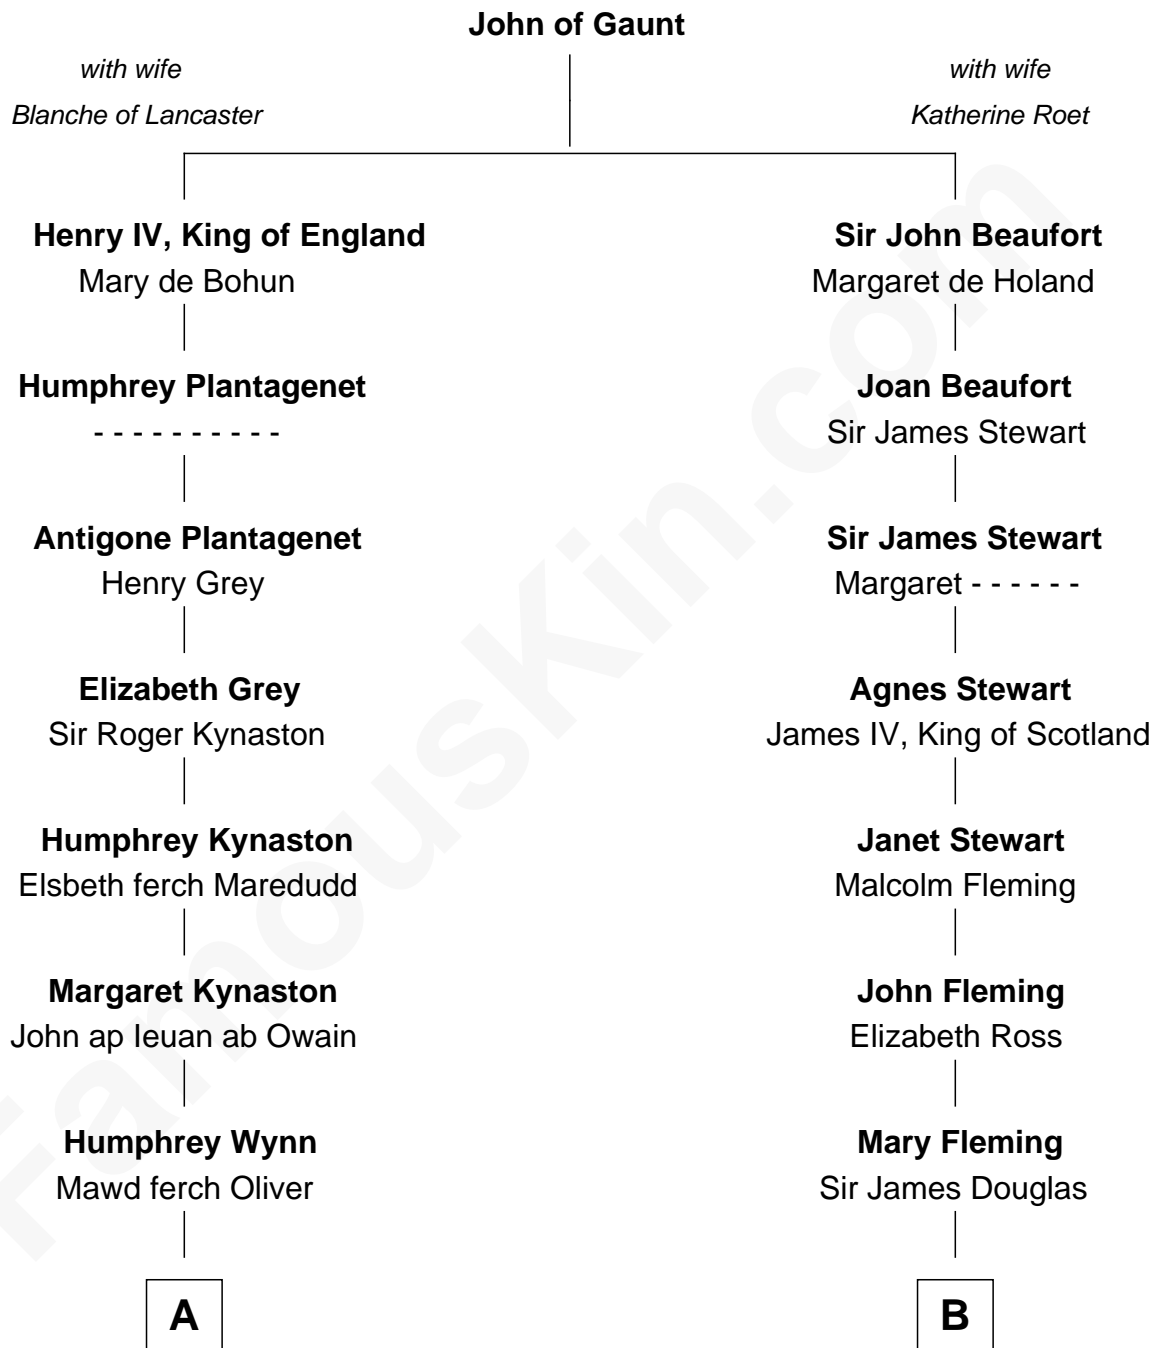

FamousKin.com Relationship Chart of

Orson Welles

Radio, Stage, and Movie Actor

17th cousin 1 time removed of

Guy Ritchie

British Filmmaker

C

John Vivian Ritchie
Amber Mary Parkinson