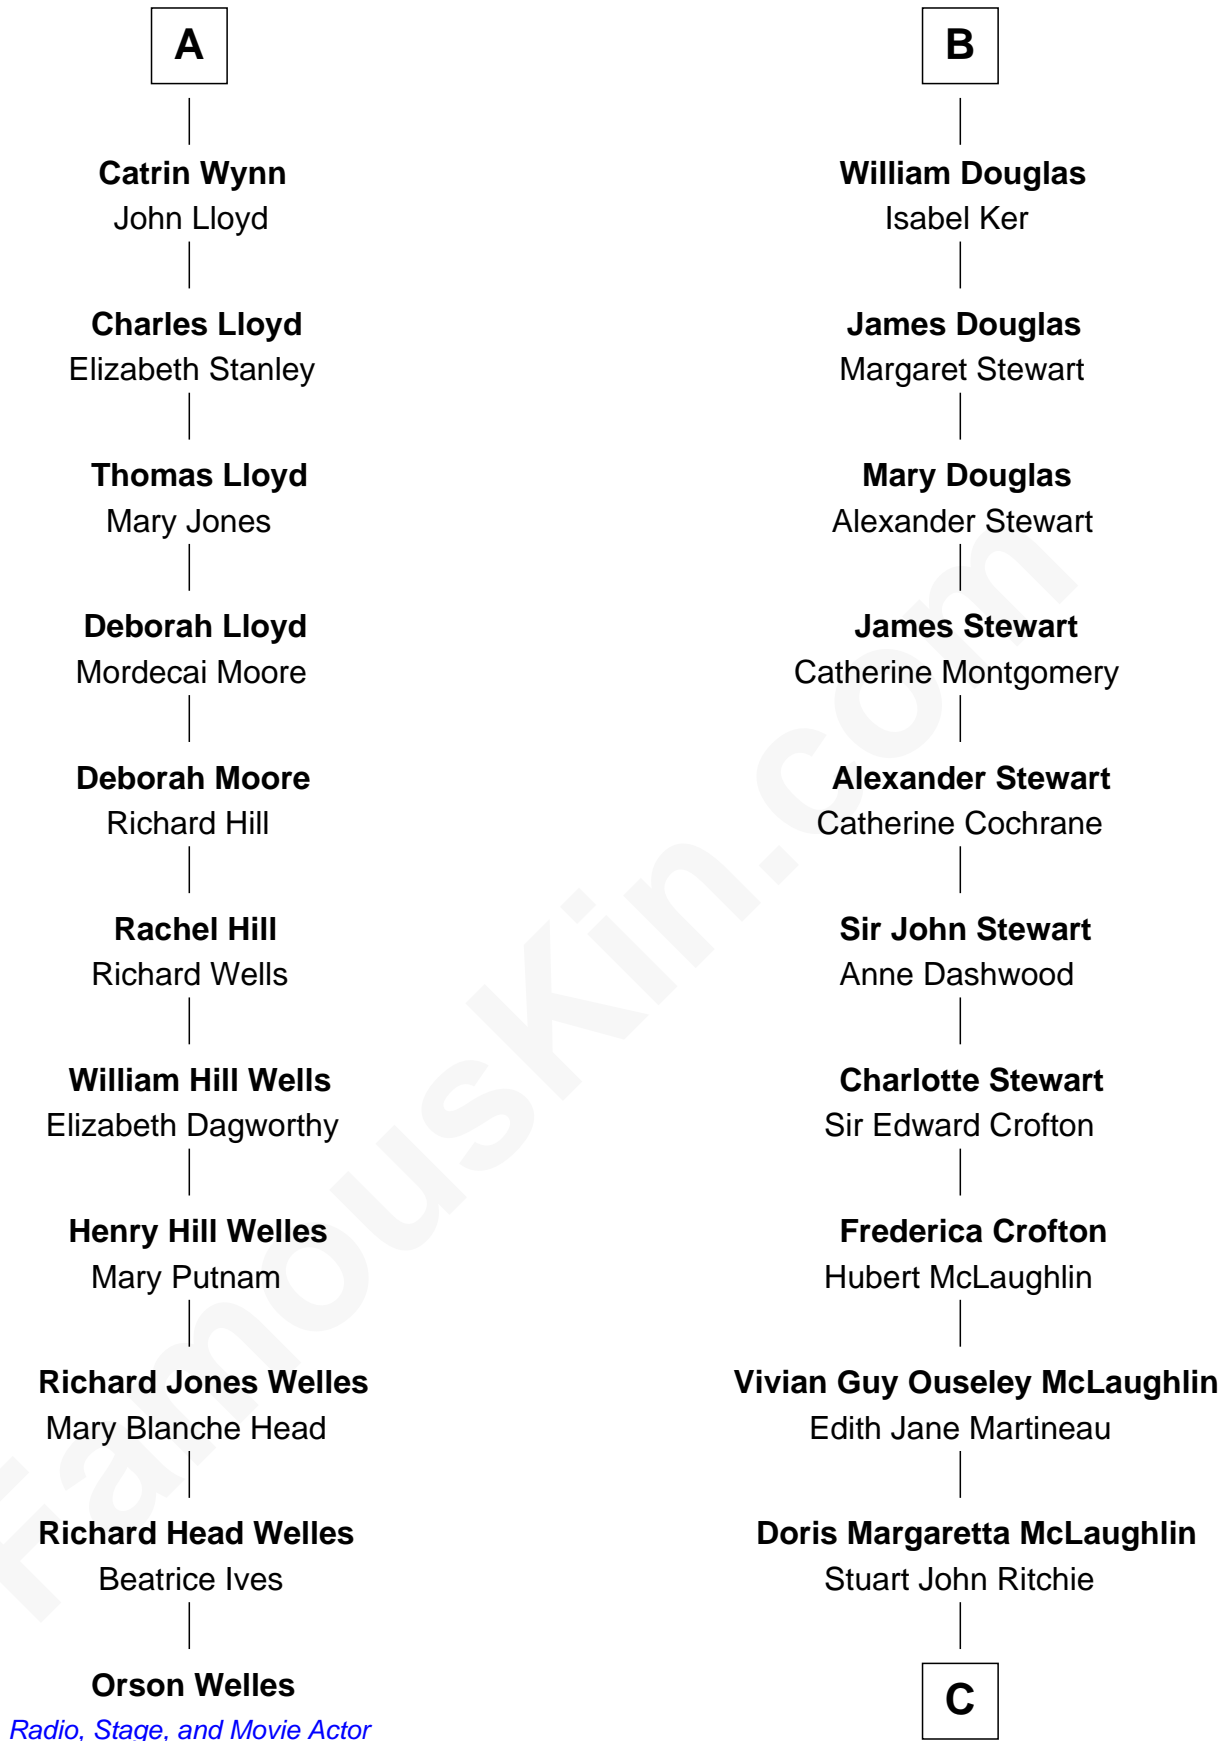

FamousKin.com Relationship Chart of

Orson Welles

Radio, Stage, and Movie Actor

17th cousin 1 time removed of

Guy Ritchie

British Filmmaker

C

John Vivian Ritchie
Amber Mary Parkinson