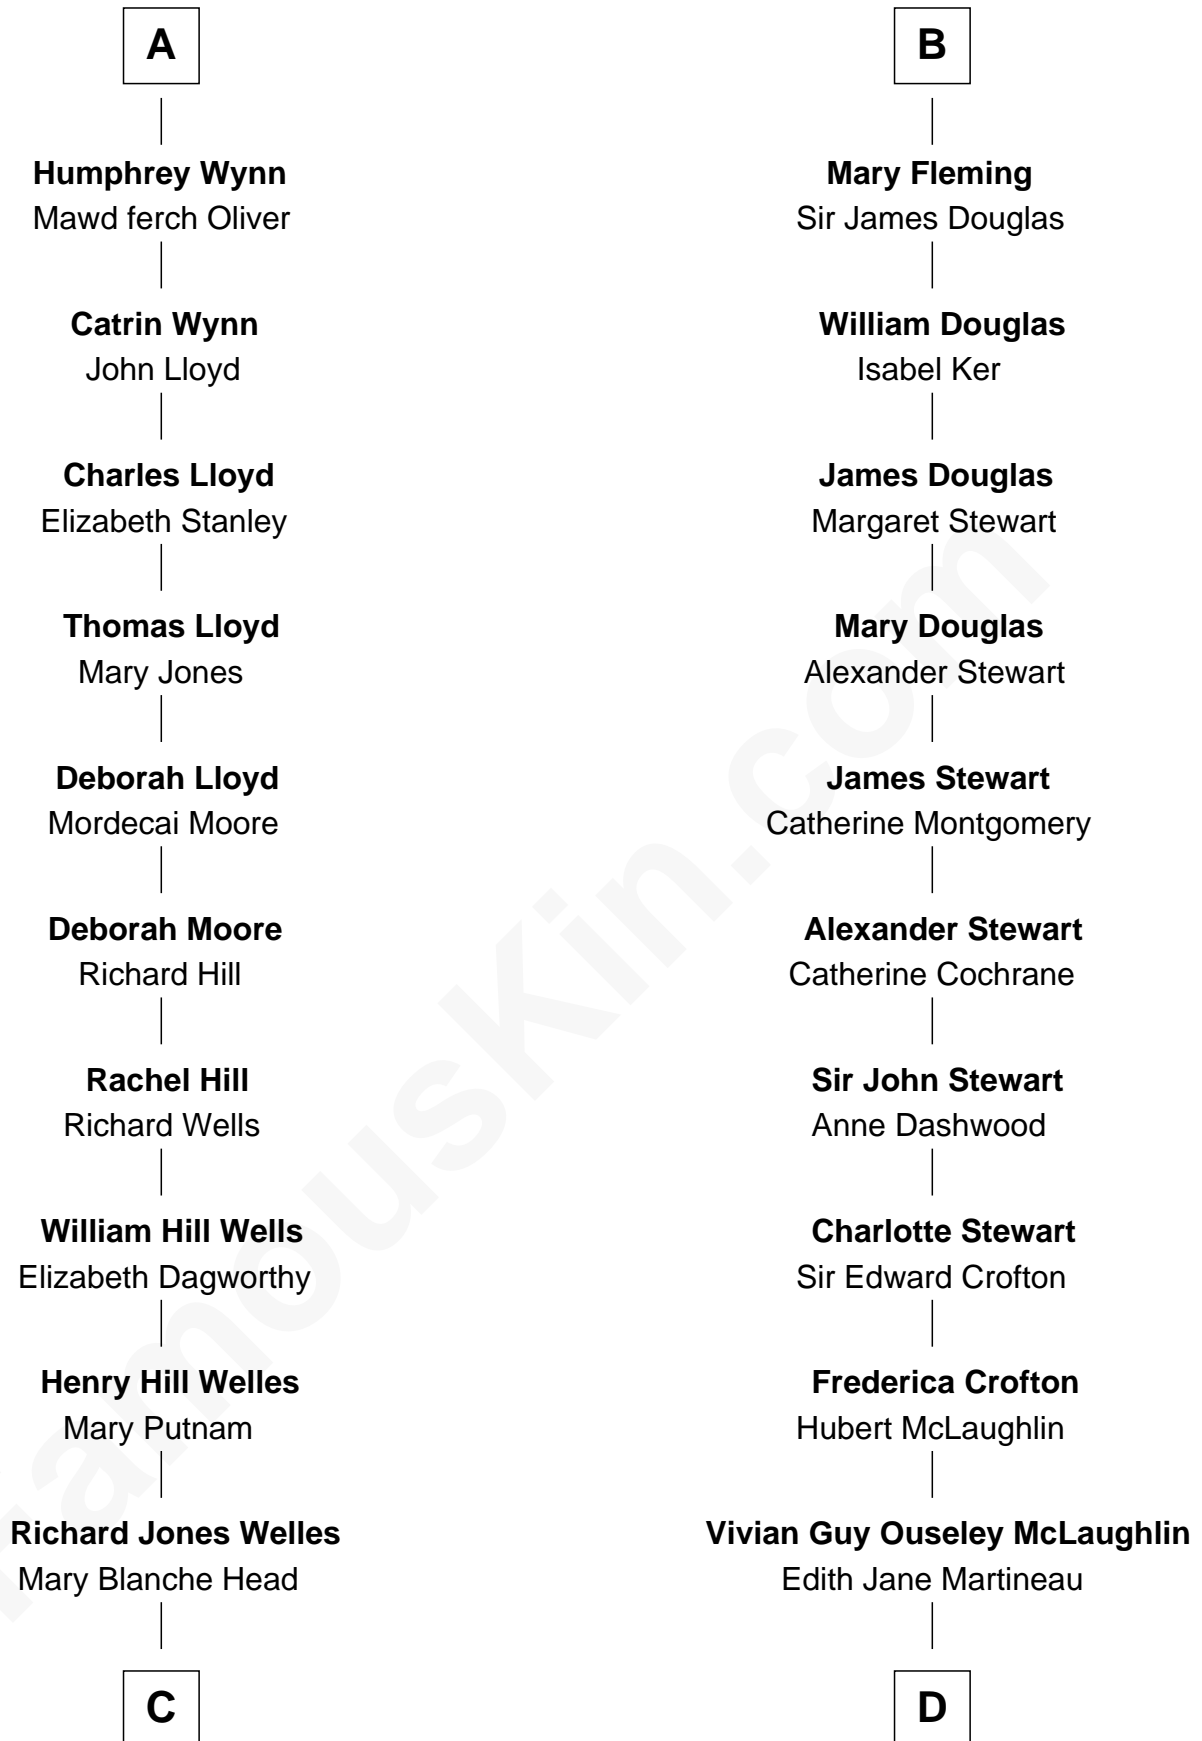

# FamousKin.com Relationship Chart of

**Orson Welles**

*Radio, Stage, and Movie Actor*

18th cousin 1 time removed of

**Guy Ritchie**

*British Filmmaker*

**Richard Fitzalan**  
Eleanor Plantagenet

FamousKin.com