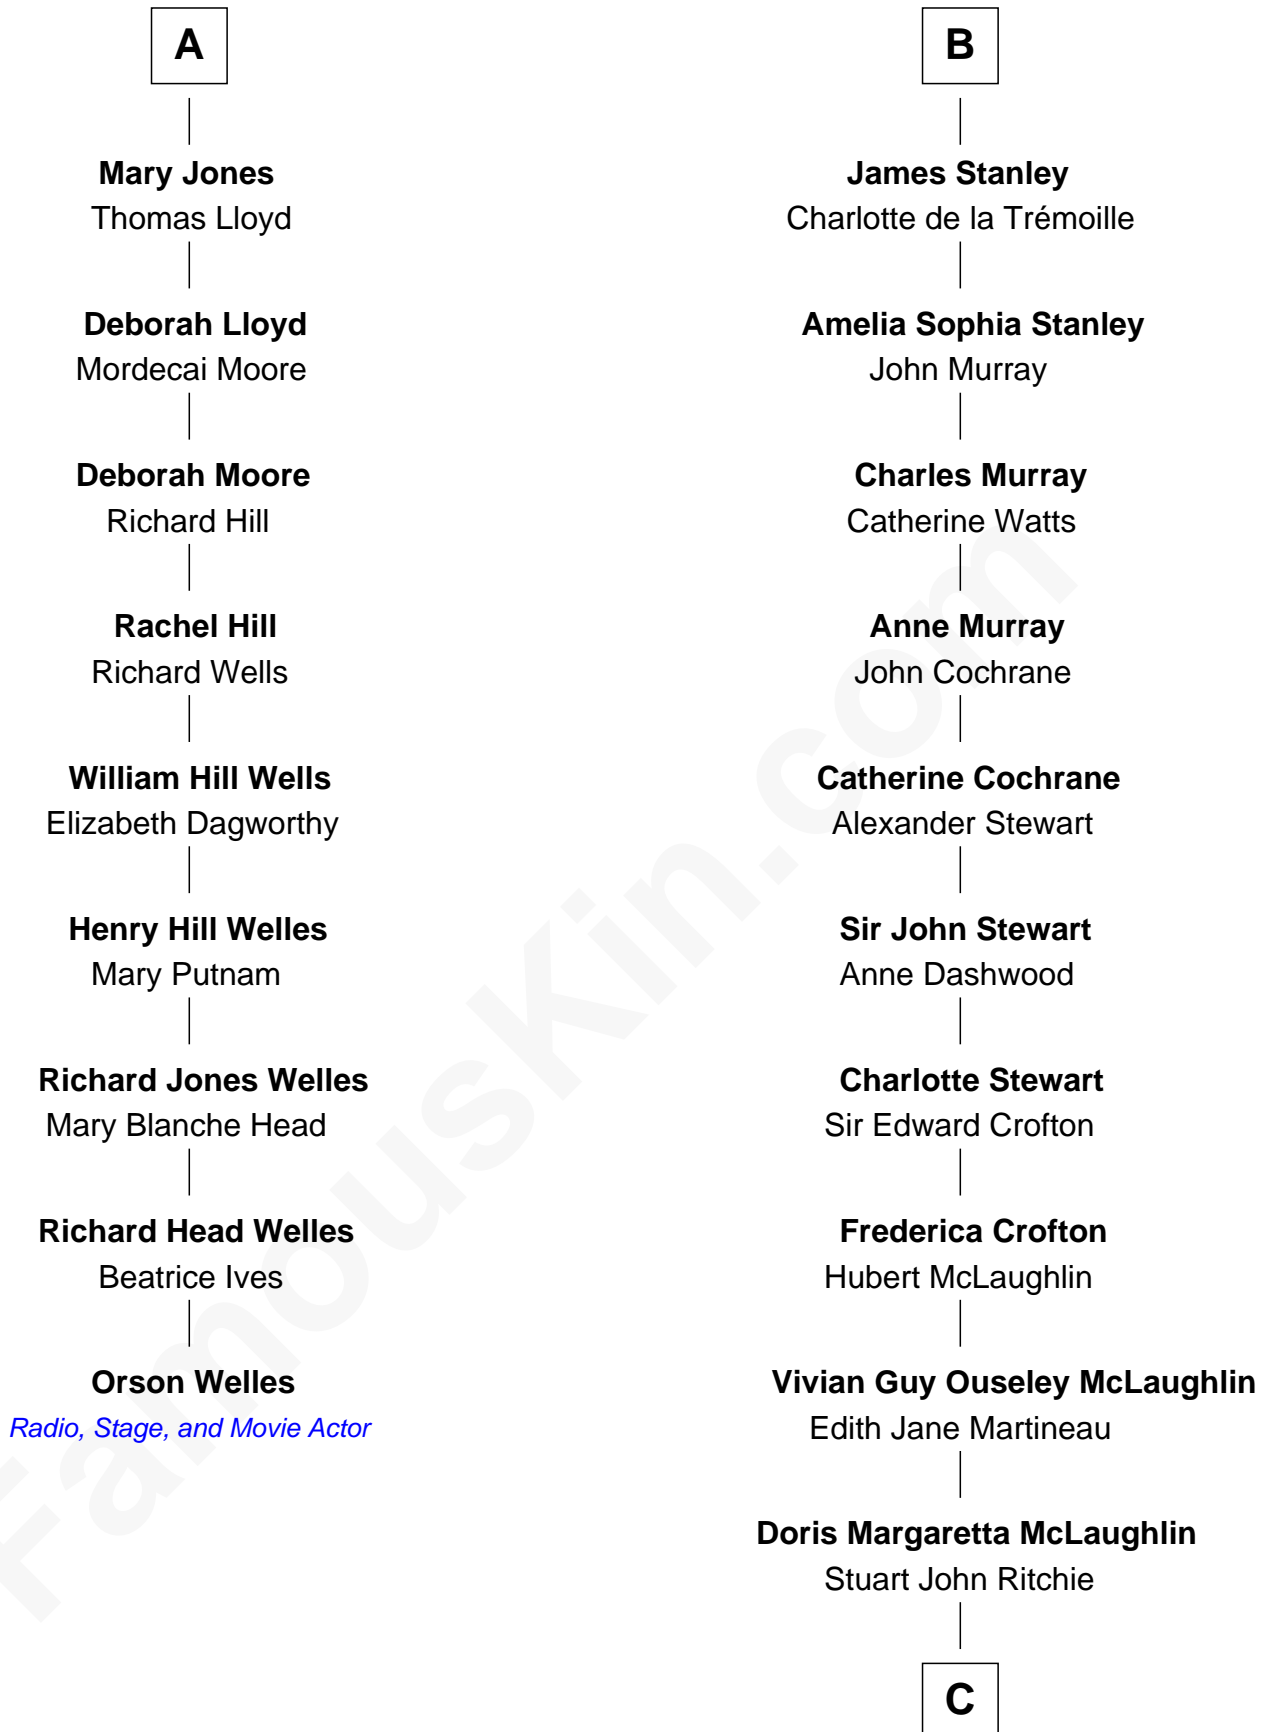

FamousKin.com Relationship Chart of

Orson Welles

Radio, Stage, and Movie Actor

15th cousin 3 times removed of

Guy Ritchie

British Filmmaker

Sir Walter Devereux

Elizabeth Merbery

Anne Devereux

William Herbert

Maud Herbert

Henry Percy

Henry Algernon Percy

Catherine Spencer

Margaret Percy

Henry Clifford

Henry Clifford

Eleanor Brandon

Margaret Clifford

Henry Stanley

William Stanley

Elizabeth de Vere

B

C