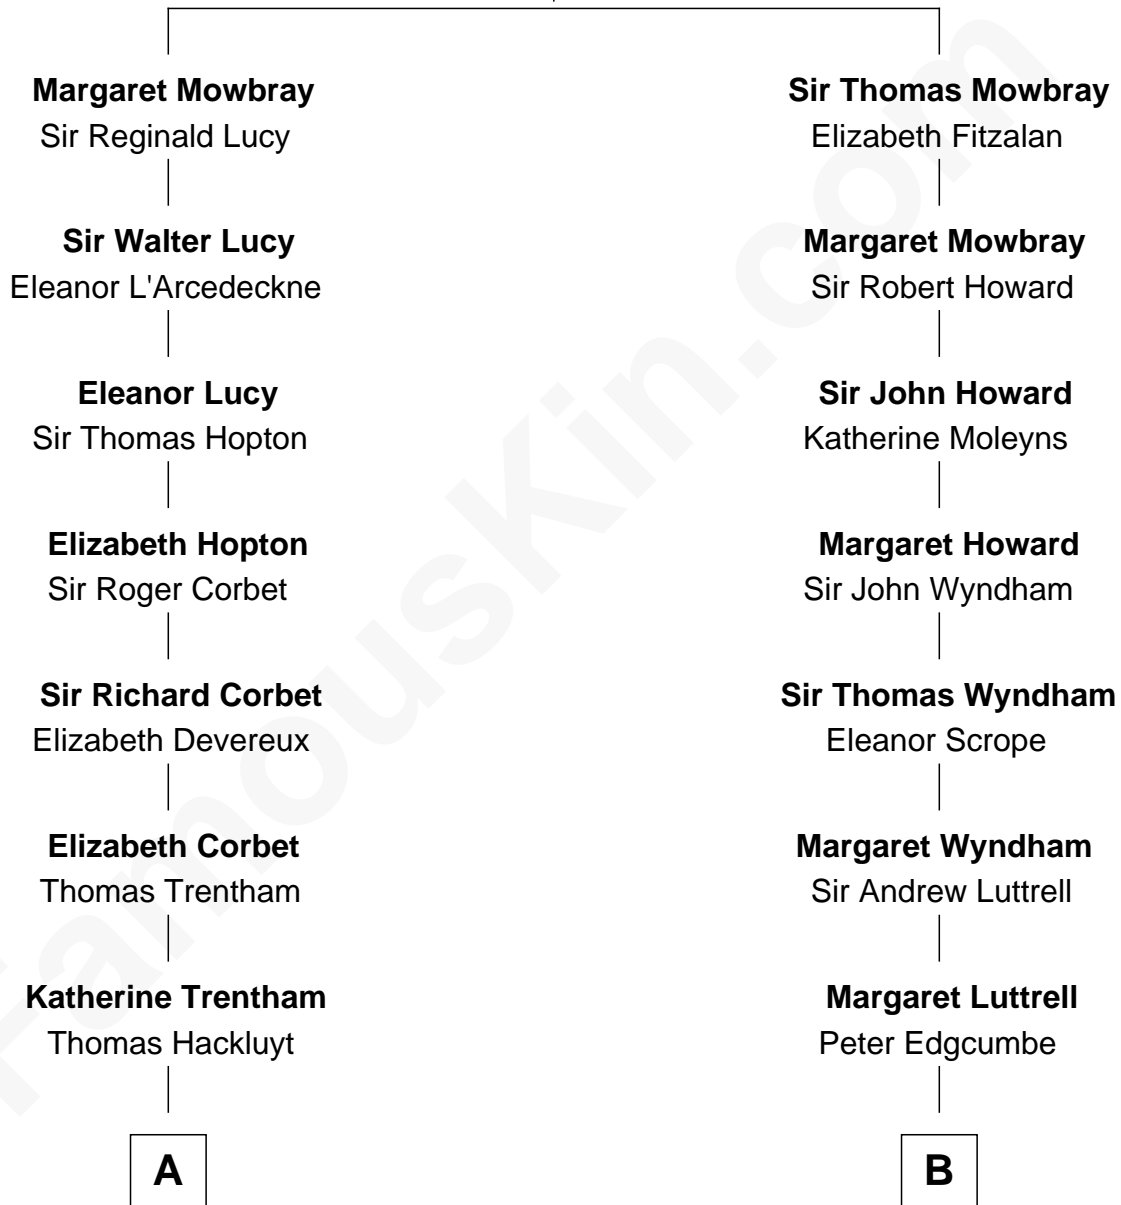

FamousKin.com Relationship Chart of

Orson Welles

Radio, Stage, and Movie Actor

18th cousin 1 time removed of

Guy Ritchie

British Filmmaker

John de Mowbray
Elizabeth de Segrave

FamousKin.com