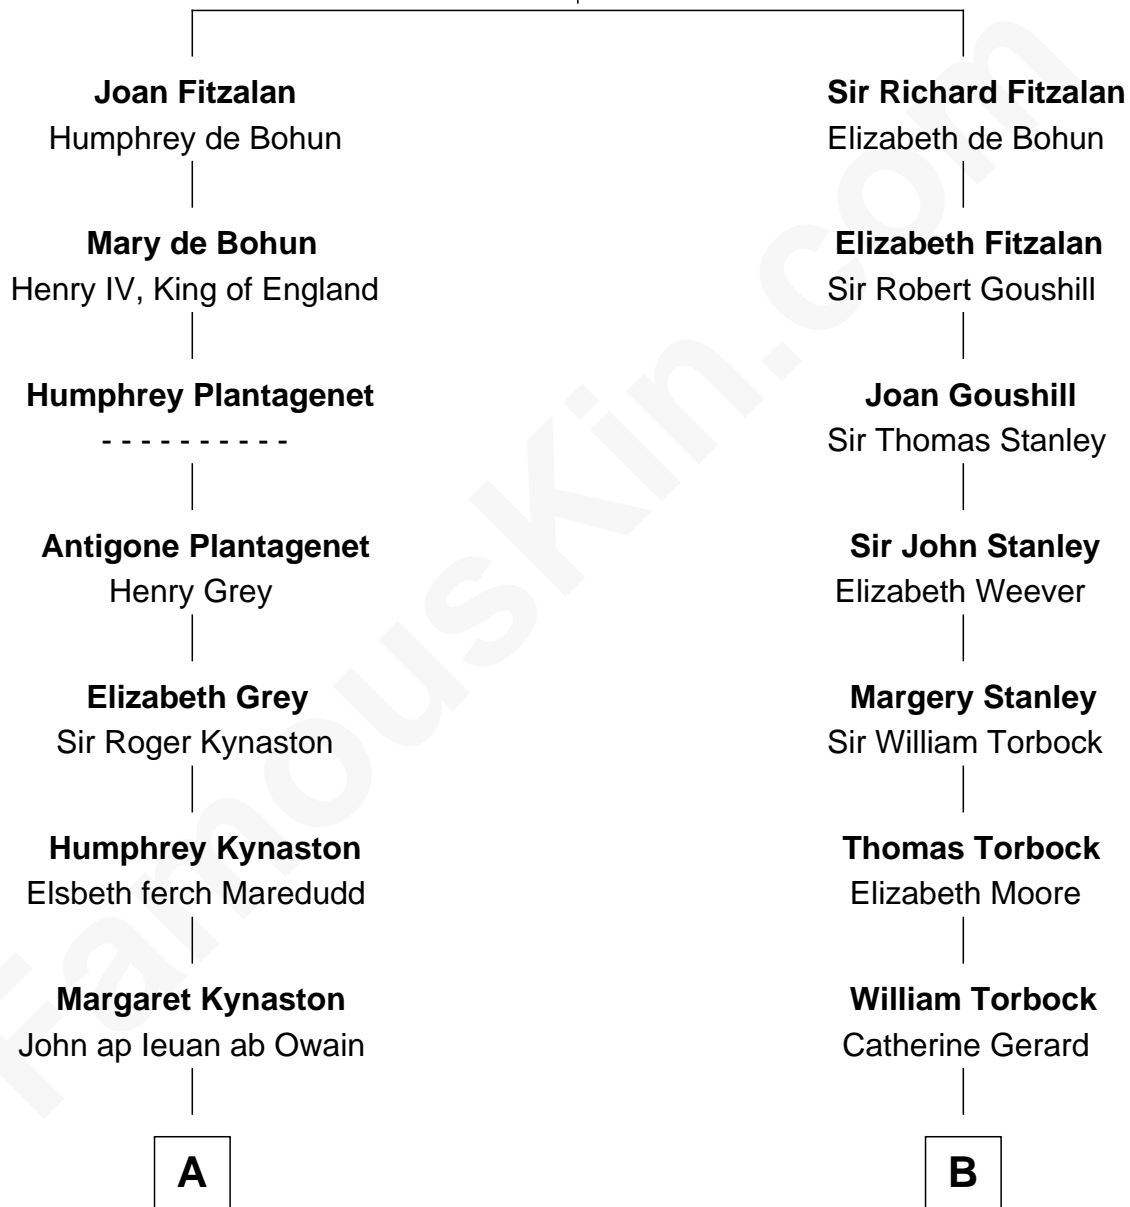

FamousKin.com

Relationship Chart of

Orson Welles

Radio, Stage, and Movie Actor

17th cousin 1 time removed of

Buckminster Fuller

Author, Architect, and Inventor

Richard Fitzalan
Eleanor Plantagenet