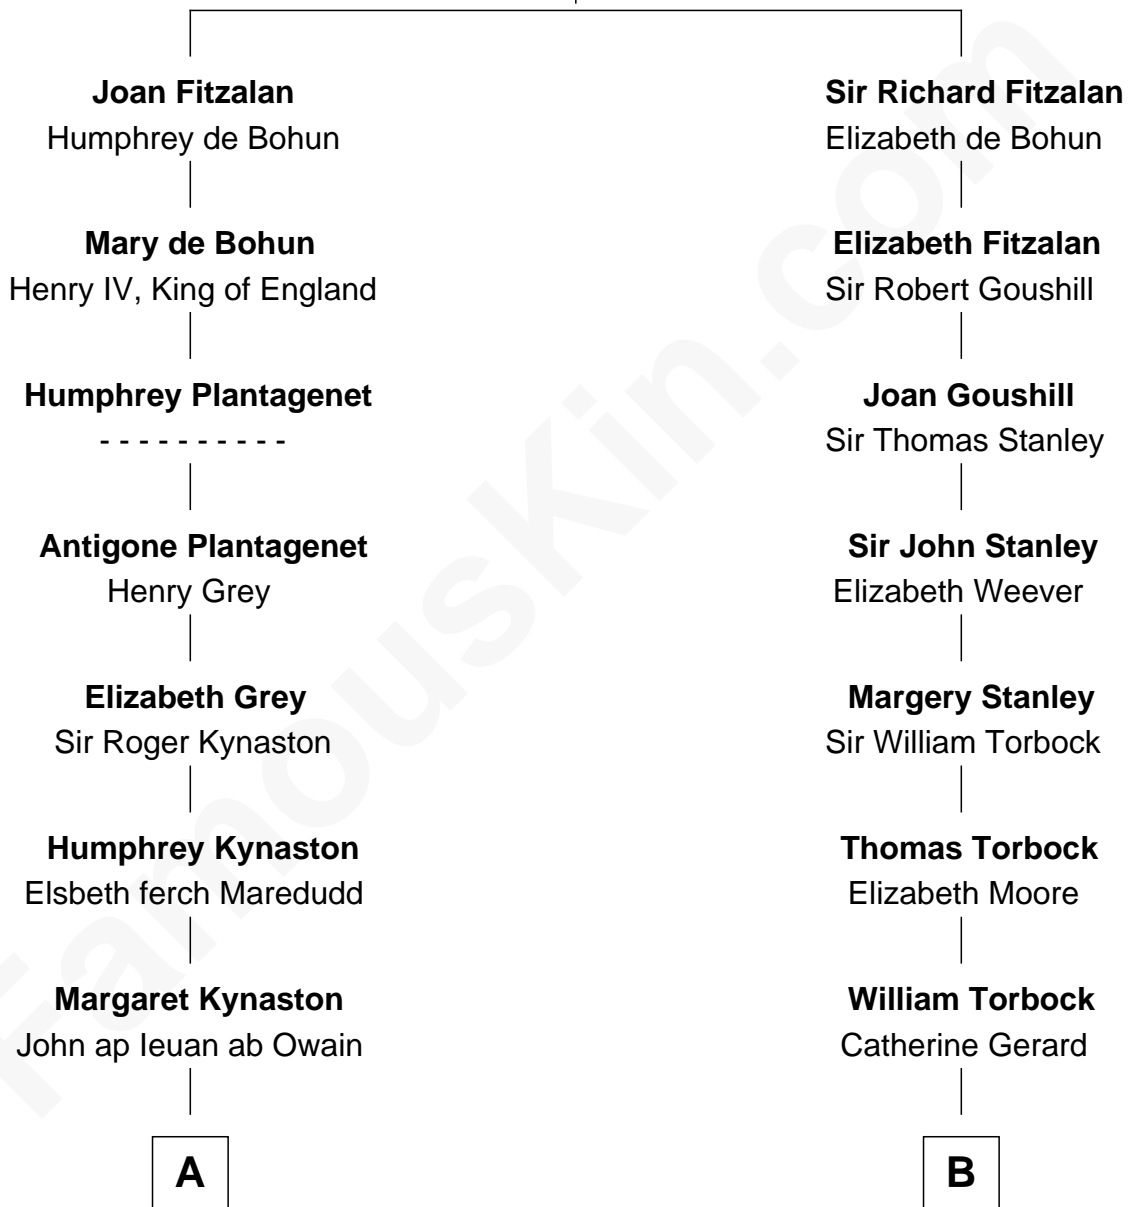

FamousKin.com

Relationship Chart of

Orson Welles

Radio, Stage, and Movie Actor

17th cousin 1 time removed of

Thomas Hunt Morgan

Nobel Prize Winner in Physiology or Medicine

Richard Fitzalan
Eleanor Plantagenet