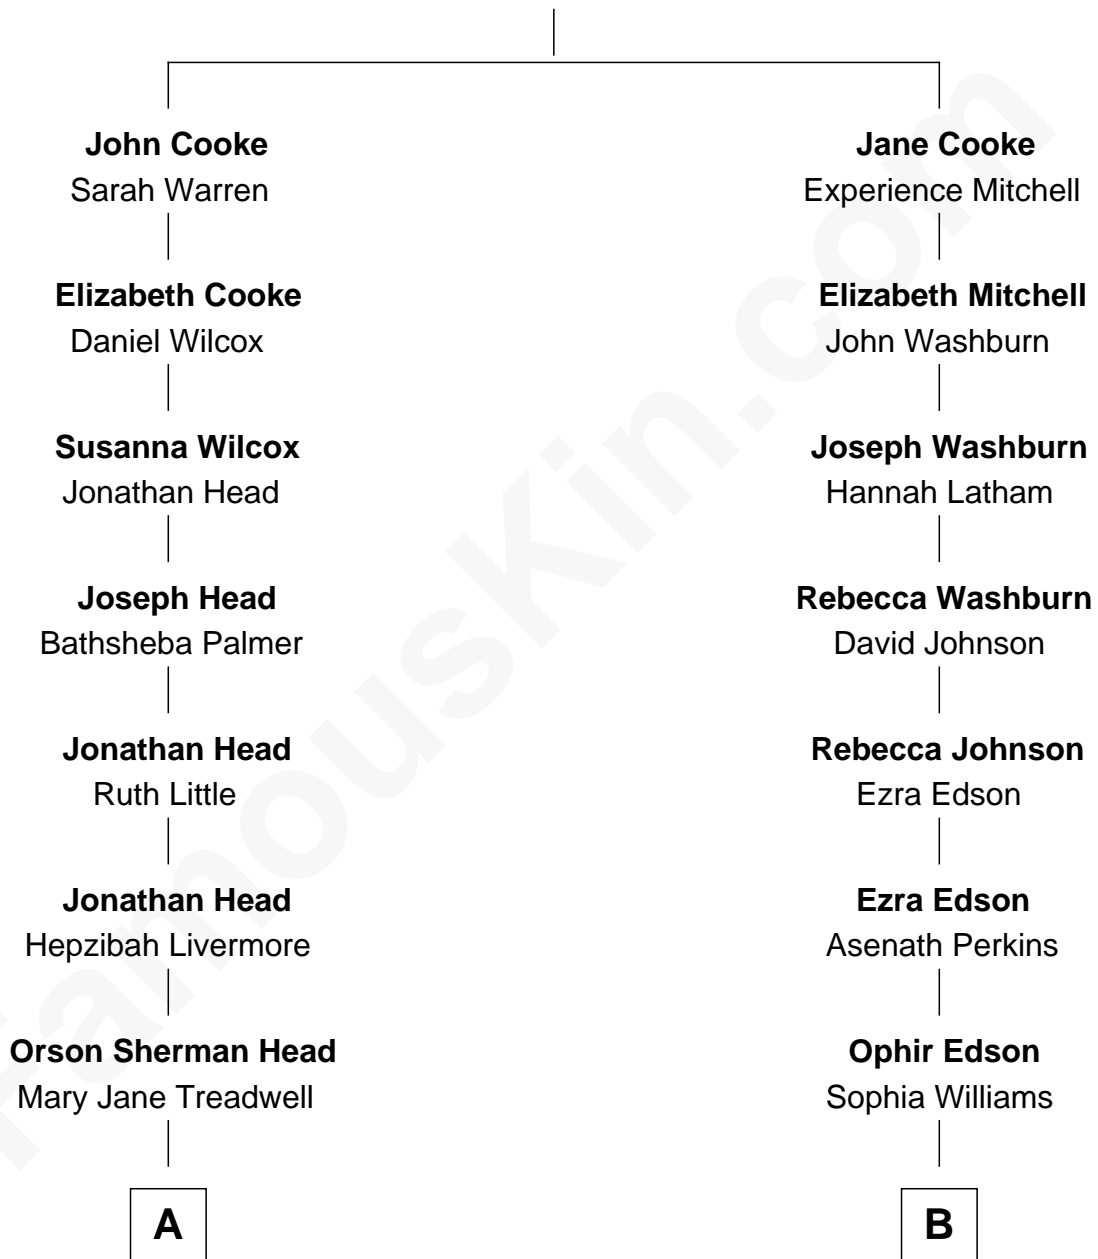

FamousKin.com Relationship Chart of

Orson Welles

Radio, Stage, and Movie Actor

9th cousin 1 time removed of

Pete Seeger

American Folk Singer

Francis Cooke
Hester le Mahieu

A