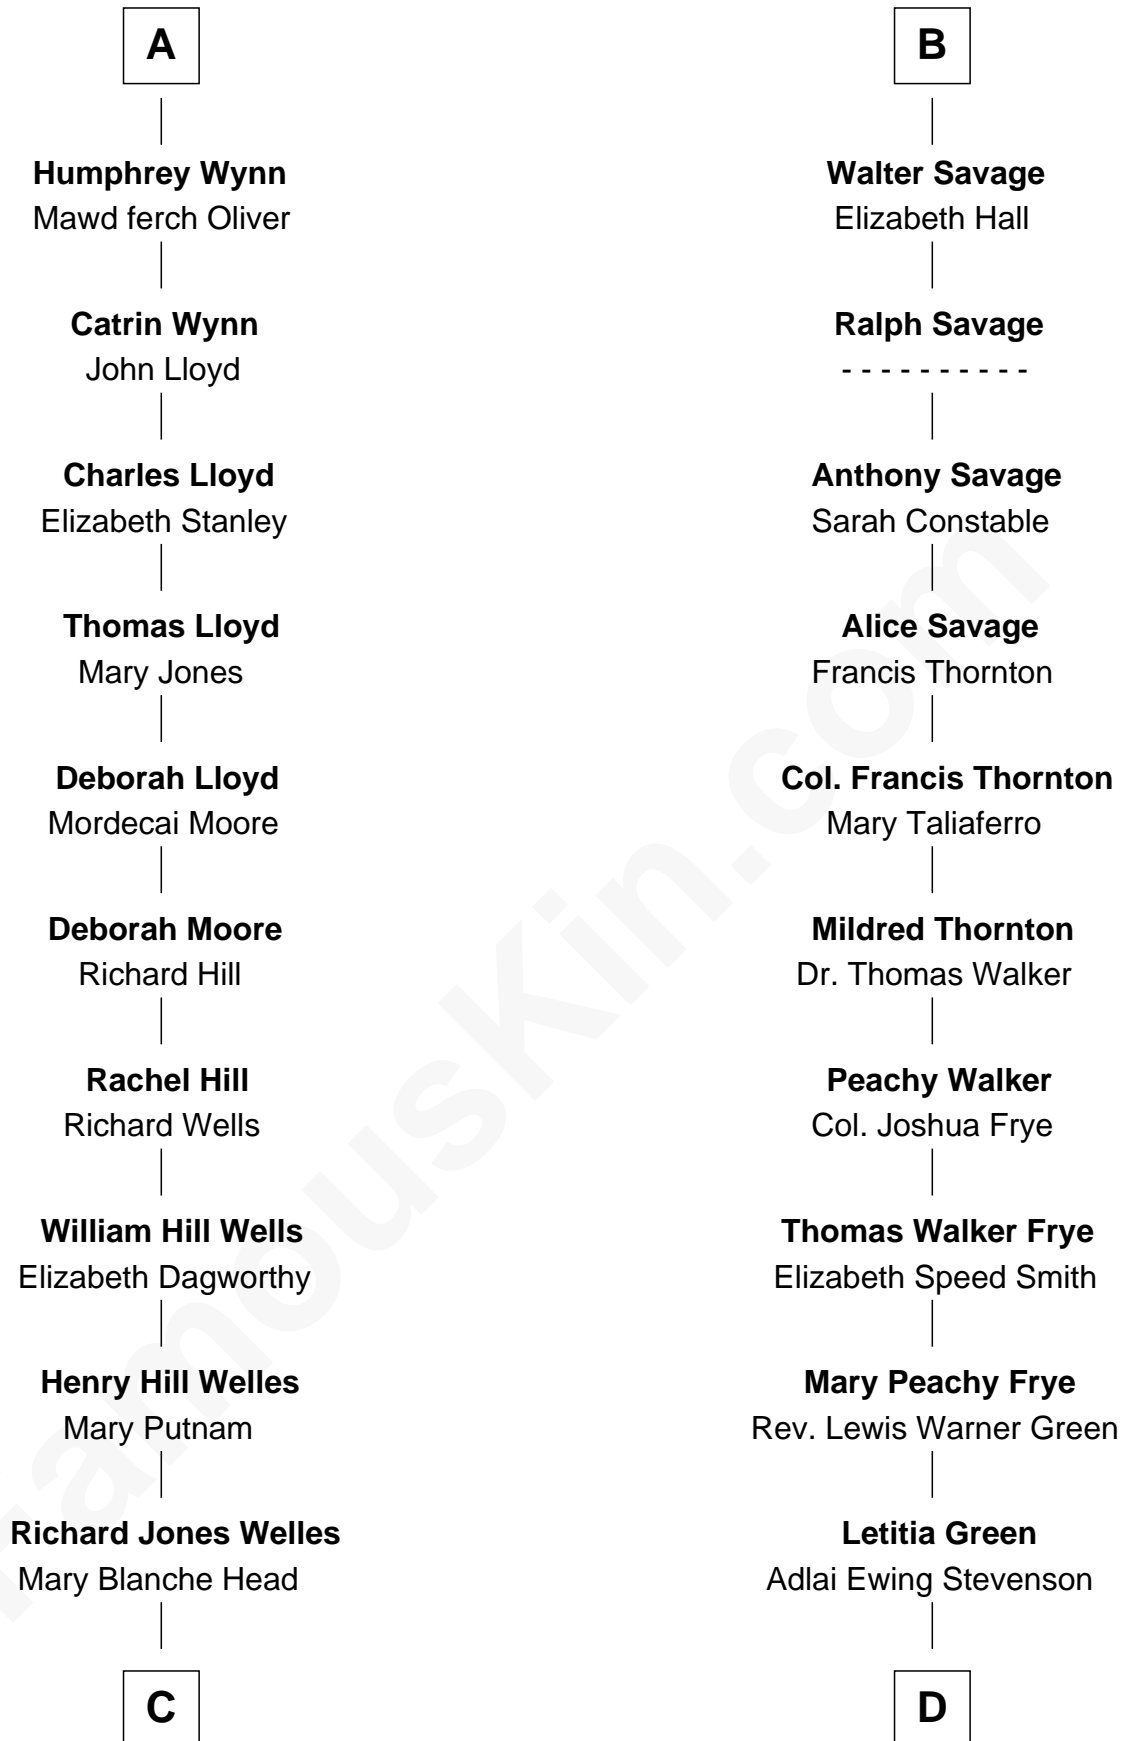

FamousKin.com

Relationship Chart of

Orson Welles

Radio, Stage, and Movie Actor

18th cousin 1 time removed of

Adlai Stevenson III

U.S. Senator from Illinois

Sir William de Bohun
Elizabeth de Badlesmere