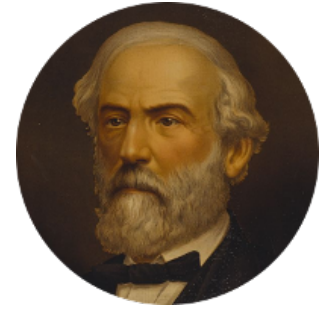

FamousKin.com

Relationship Chart of

Orson Welles

Radio, Stage, and Movie Actor

13th cousin 4 times removed of

General Robert E. Lee

Confederate Army - U.S. Civil War

A

Catrin Wynn

John Lloyd

Charles Lloyd
Elizabeth Stanley

Thomas Lloyd
Mary Jones

Deborah Lloyd
Mordecai Moore

Deborah Moore
Richard Hill

Rachel Hill
Richard Wells

William Hill Wells
Elizabeth Dagworthy