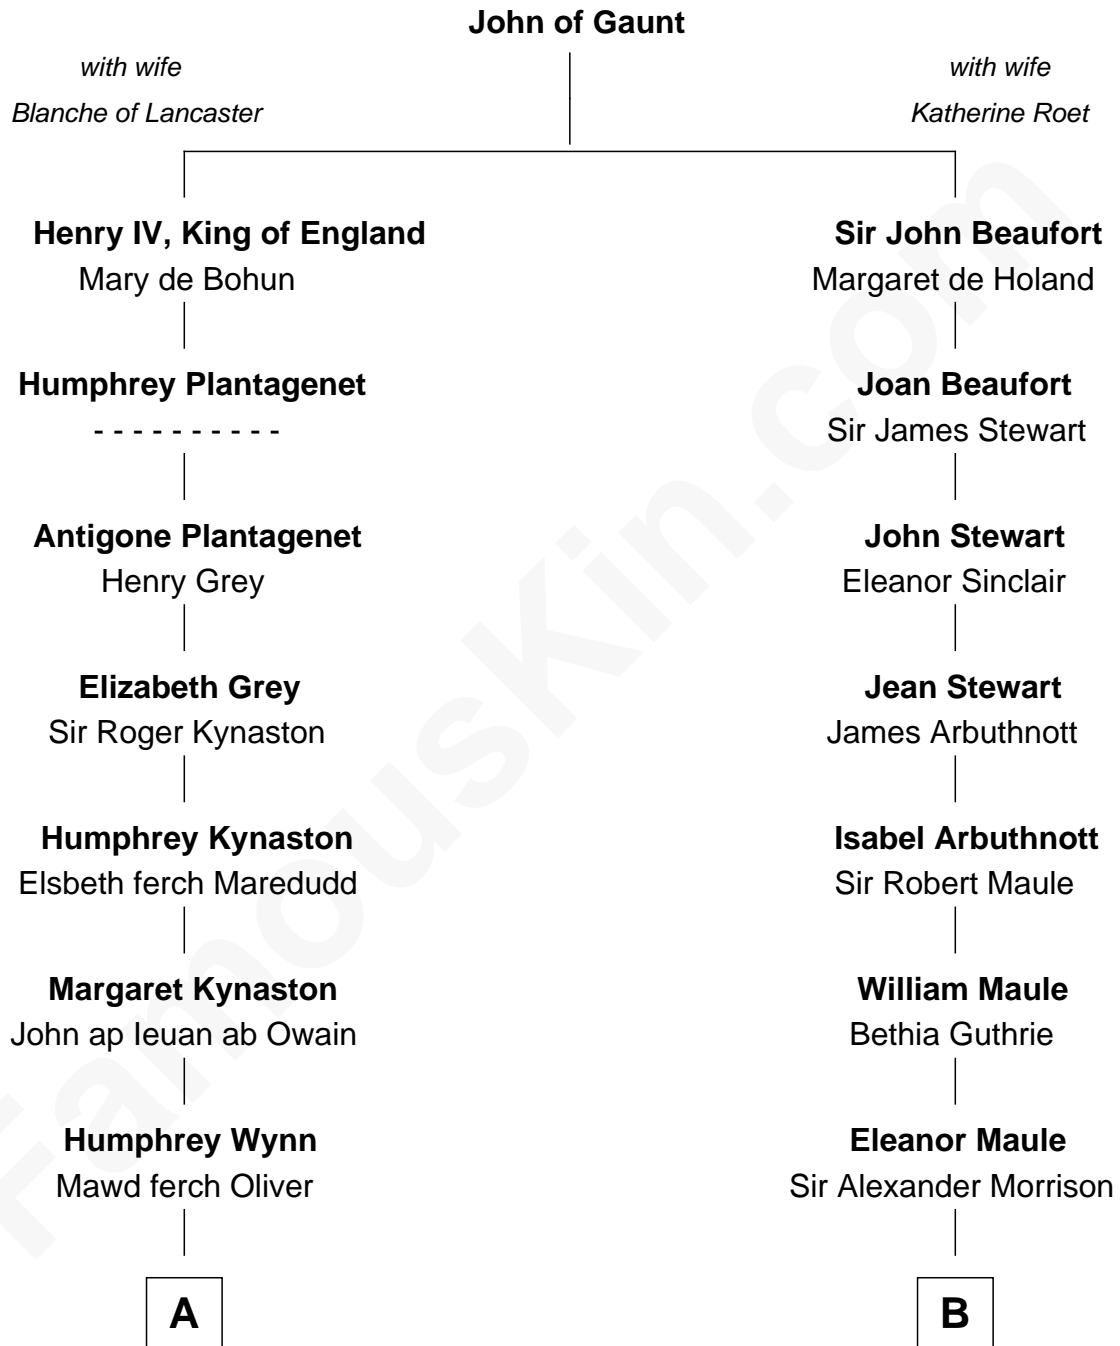

FamousKin.com

Relationship Chart of

Orson Welles

Radio, Stage, and Movie Actor

13th cousin 4 times removed of

General Robert E. Lee

Confederate Army - U.S. Civil War

A

Catrin Wynn

John Lloyd

Charles Lloyd
Elizabeth Stanley

Thomas Lloyd
Mary Jones

Deborah Lloyd
Mordecai Moore

Deborah Moore
Richard Hill

Rachel Hill
Richard Wells

William Hill Wells
Elizabeth Dagworthy