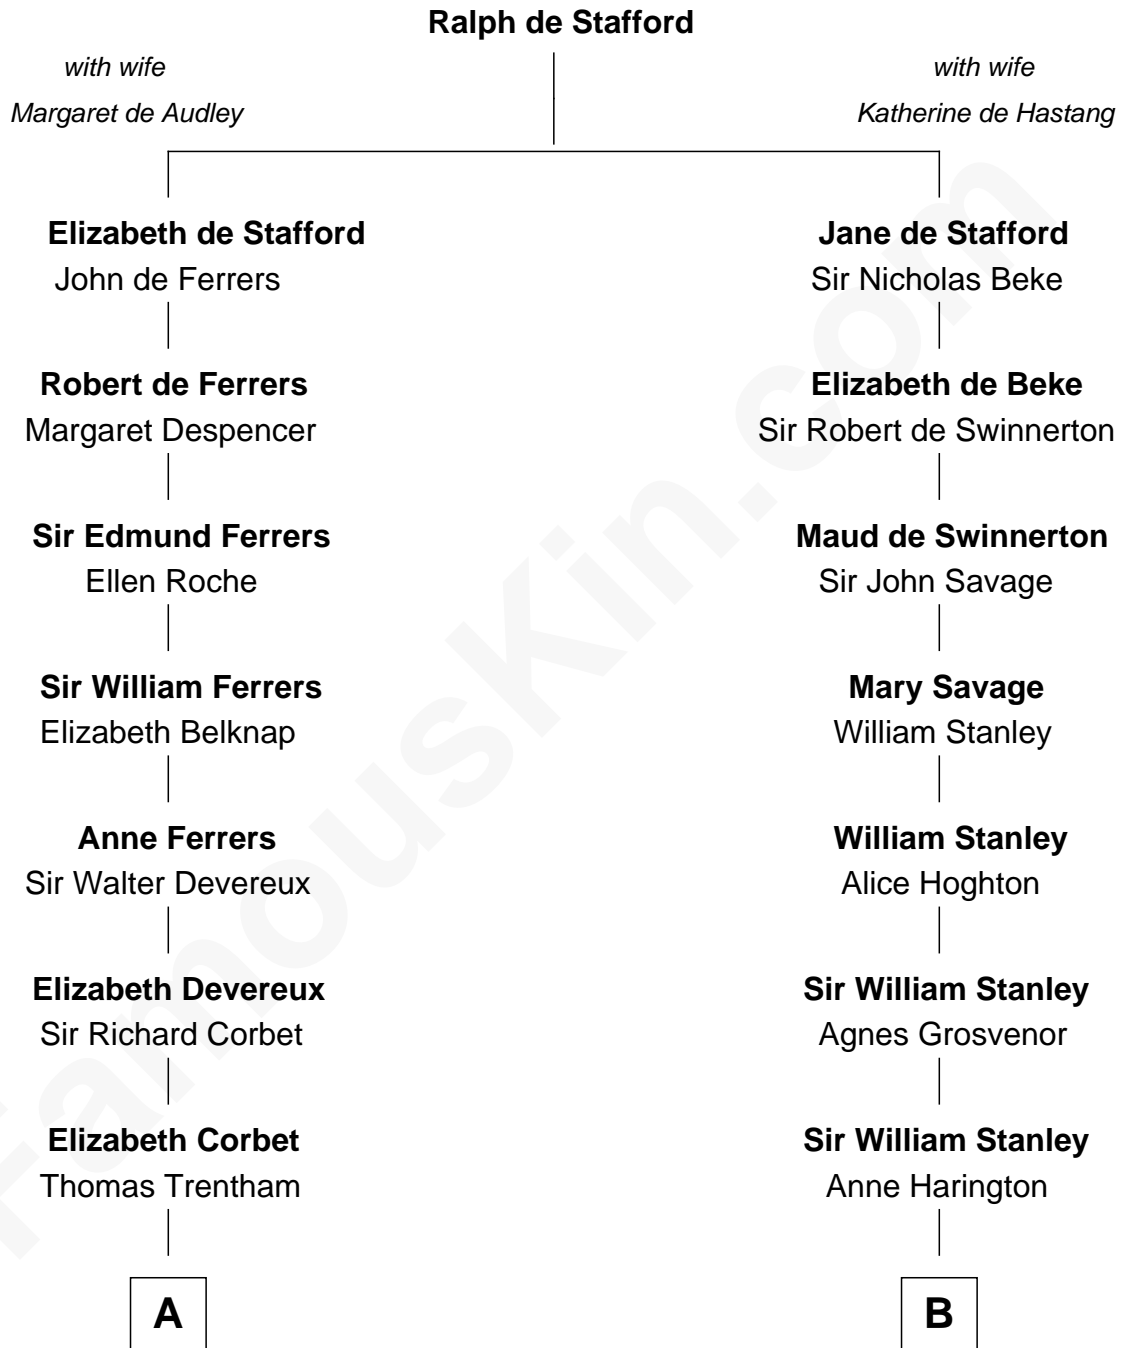

FamousKin.com

Relationship Chart of

Orson Welles

Radio, Stage, and Movie Actor

15th cousin 4 times removed of

General Robert E. Lee

Confederate Army - U.S. Civil War

C