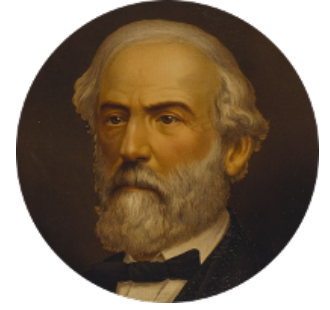

FamousKin.com

Relationship Chart of

Orson Welles

Radio, Stage, and Movie Actor

17th cousin 4 times removed of

General Robert E. Lee

Confederate Army - U.S. Civil War

Sir Edmund Mortimer

Margaret de Fiennes

C

—
William Hill Wells
Elizabeth Dagworthy

—
Henry Hill Welles
Mary Putnam

—
Richard Jones Welles
Mary Blanche Head

—
Richard Head Welles
Beatrice Ives

—
Orson Welles
Radio, Stage, and Movie Actor