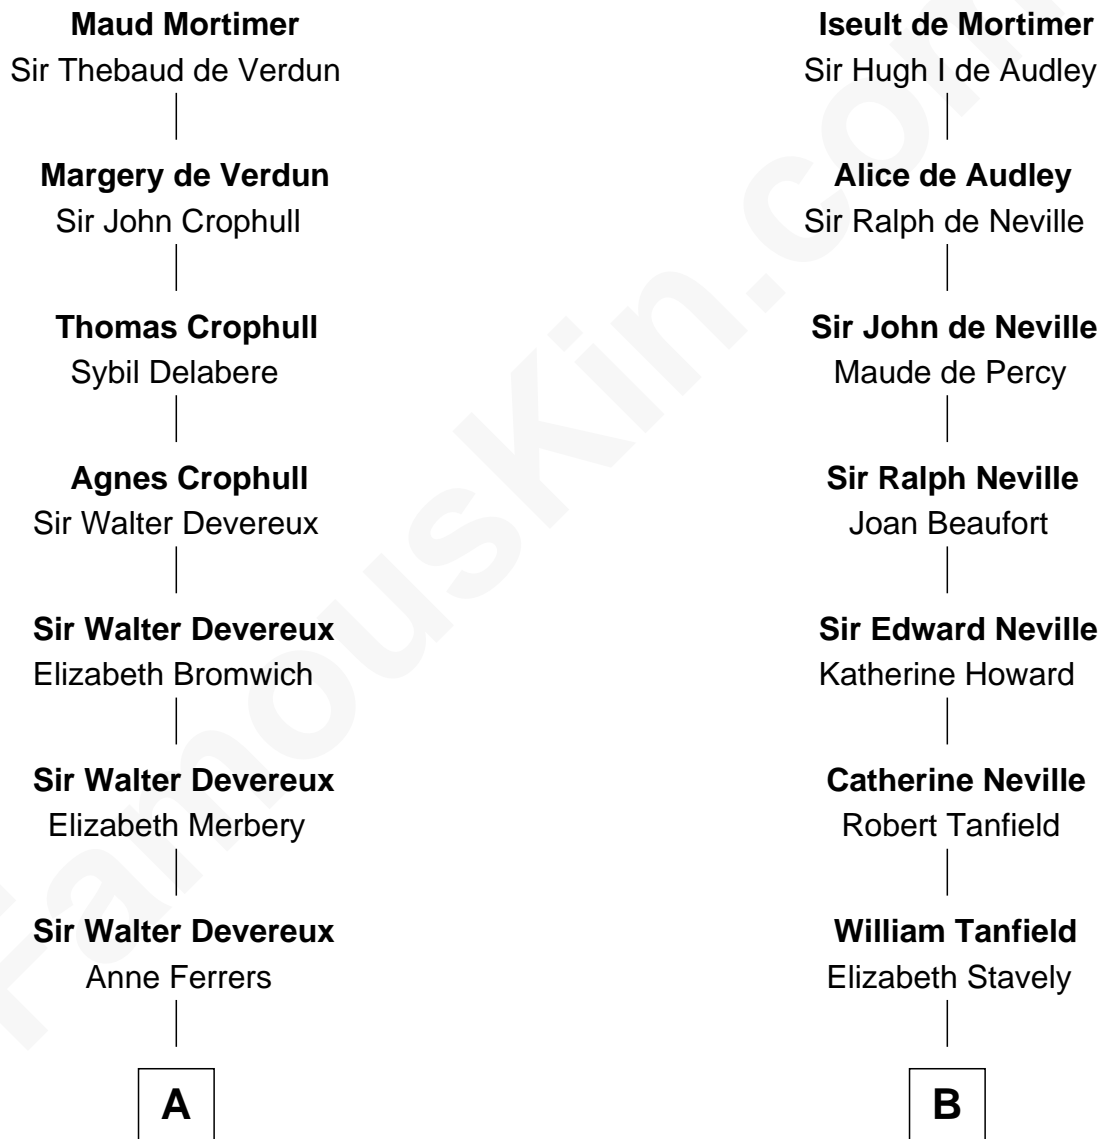

Sir Edmund Mortimer

Margaret de Fiennes