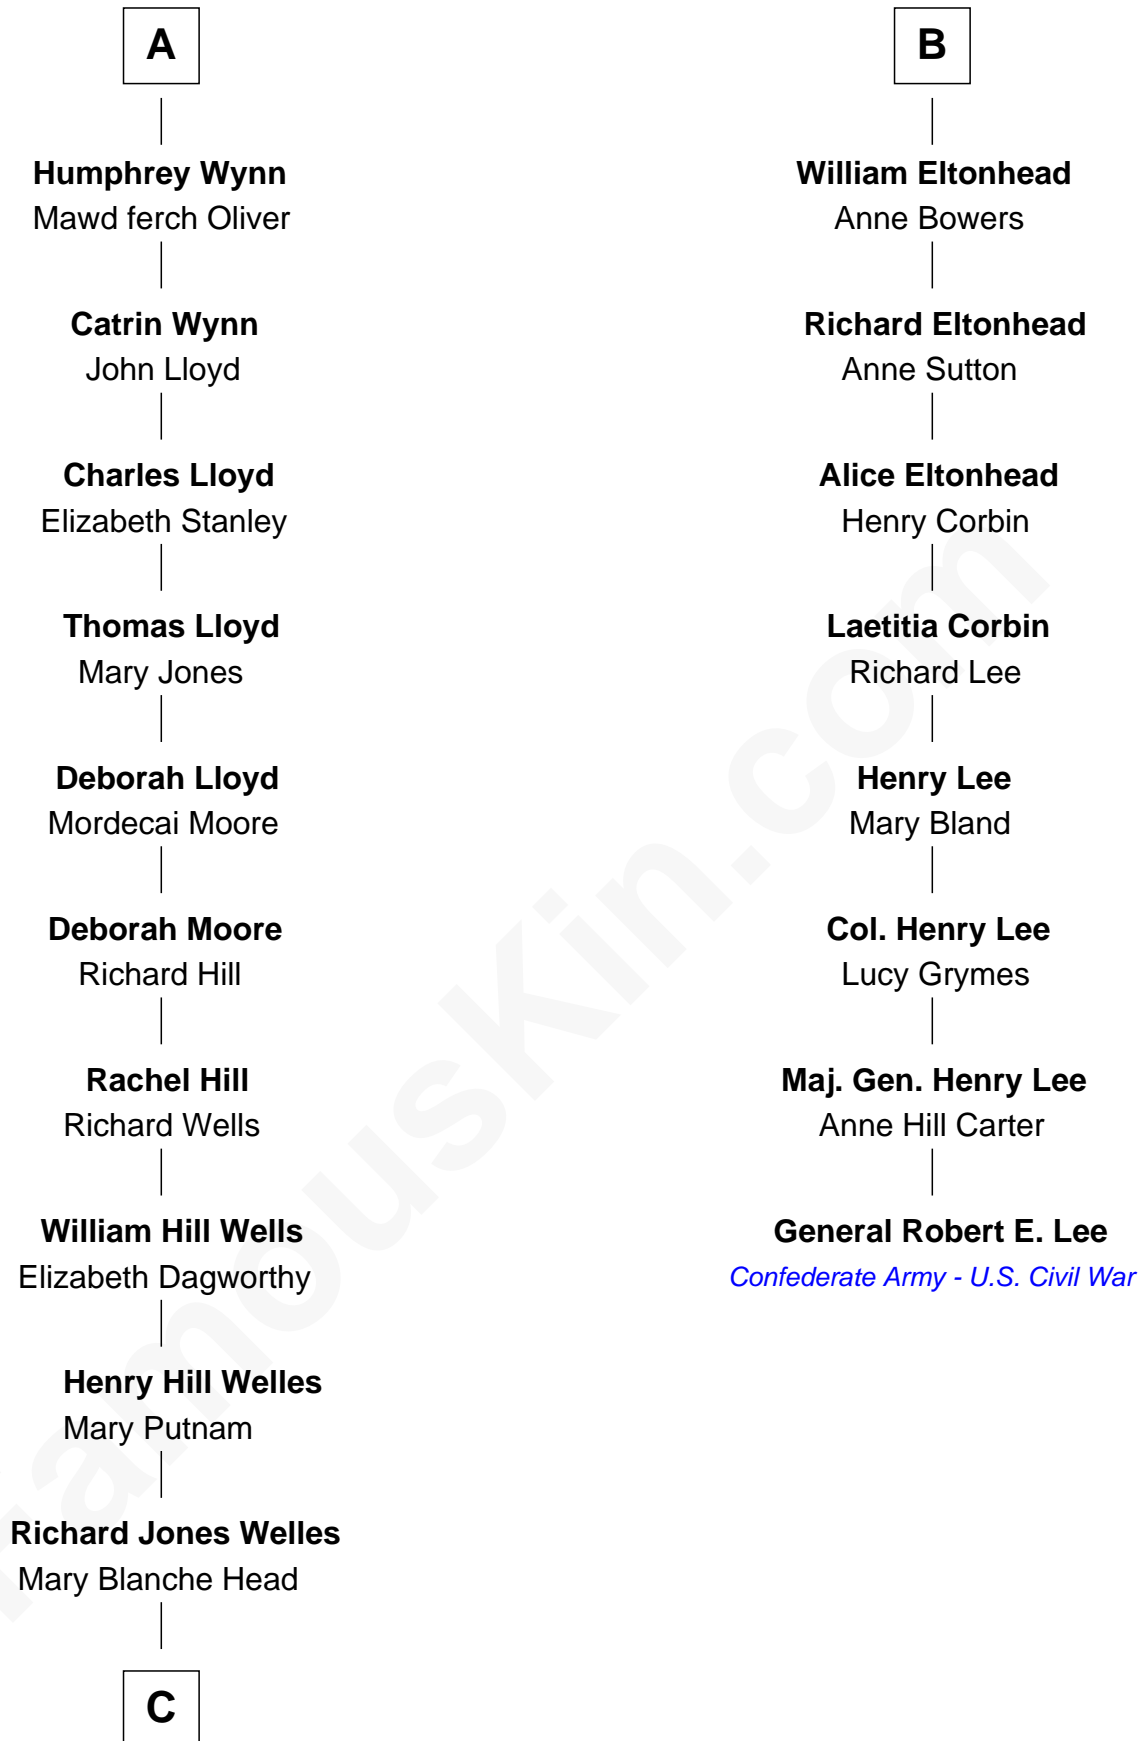

FamousKin.com

Relationship Chart of Orson Welles

Radio, Stage, and Movie Actor

14th cousin 4 times removed of

General Robert E. Lee

Confederate Army - U.S. Civil War

C

Richard Head Welles