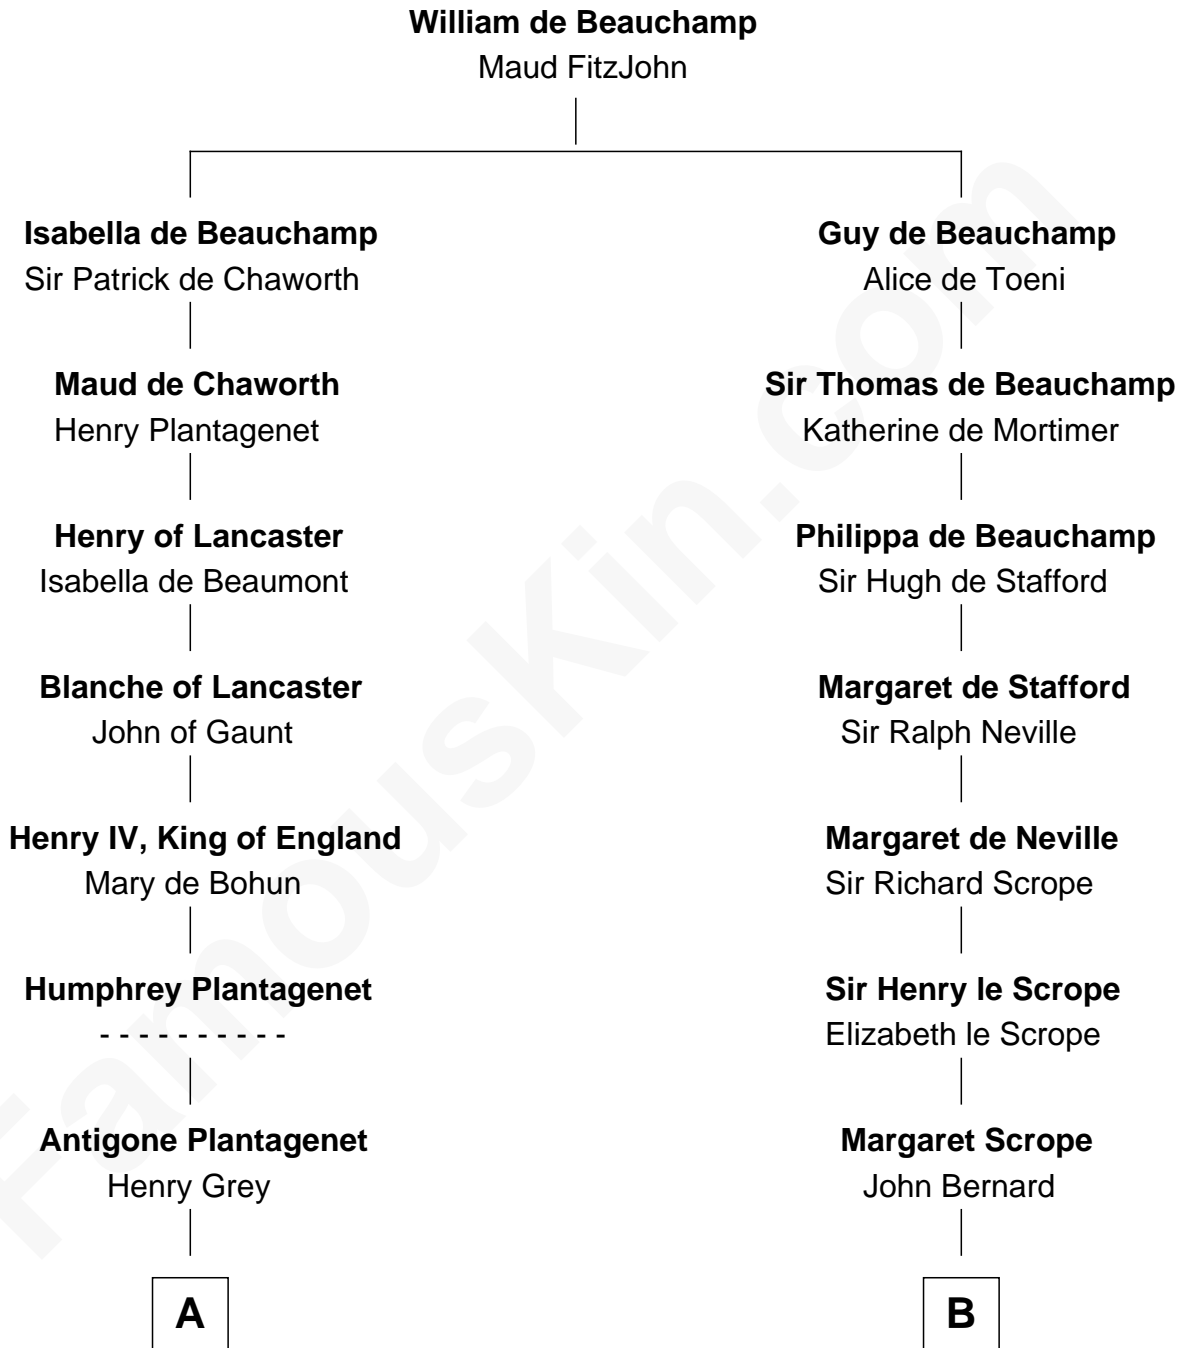

## Relationship Chart of

### Orson Welles

*Radio, Stage, and Movie Actor*

16th cousin 5 times removed of

### William Henry Harrison

*9th U.S. President*

**C**

—  
**William Hill Wells**  
Elizabeth Dagworthy

—  
**Henry Hill Welles**  
Mary Putnam

—  
**Richard Jones Welles**  
Mary Blanche Head

—  
**Richard Head Welles**  
Beatrice Ives