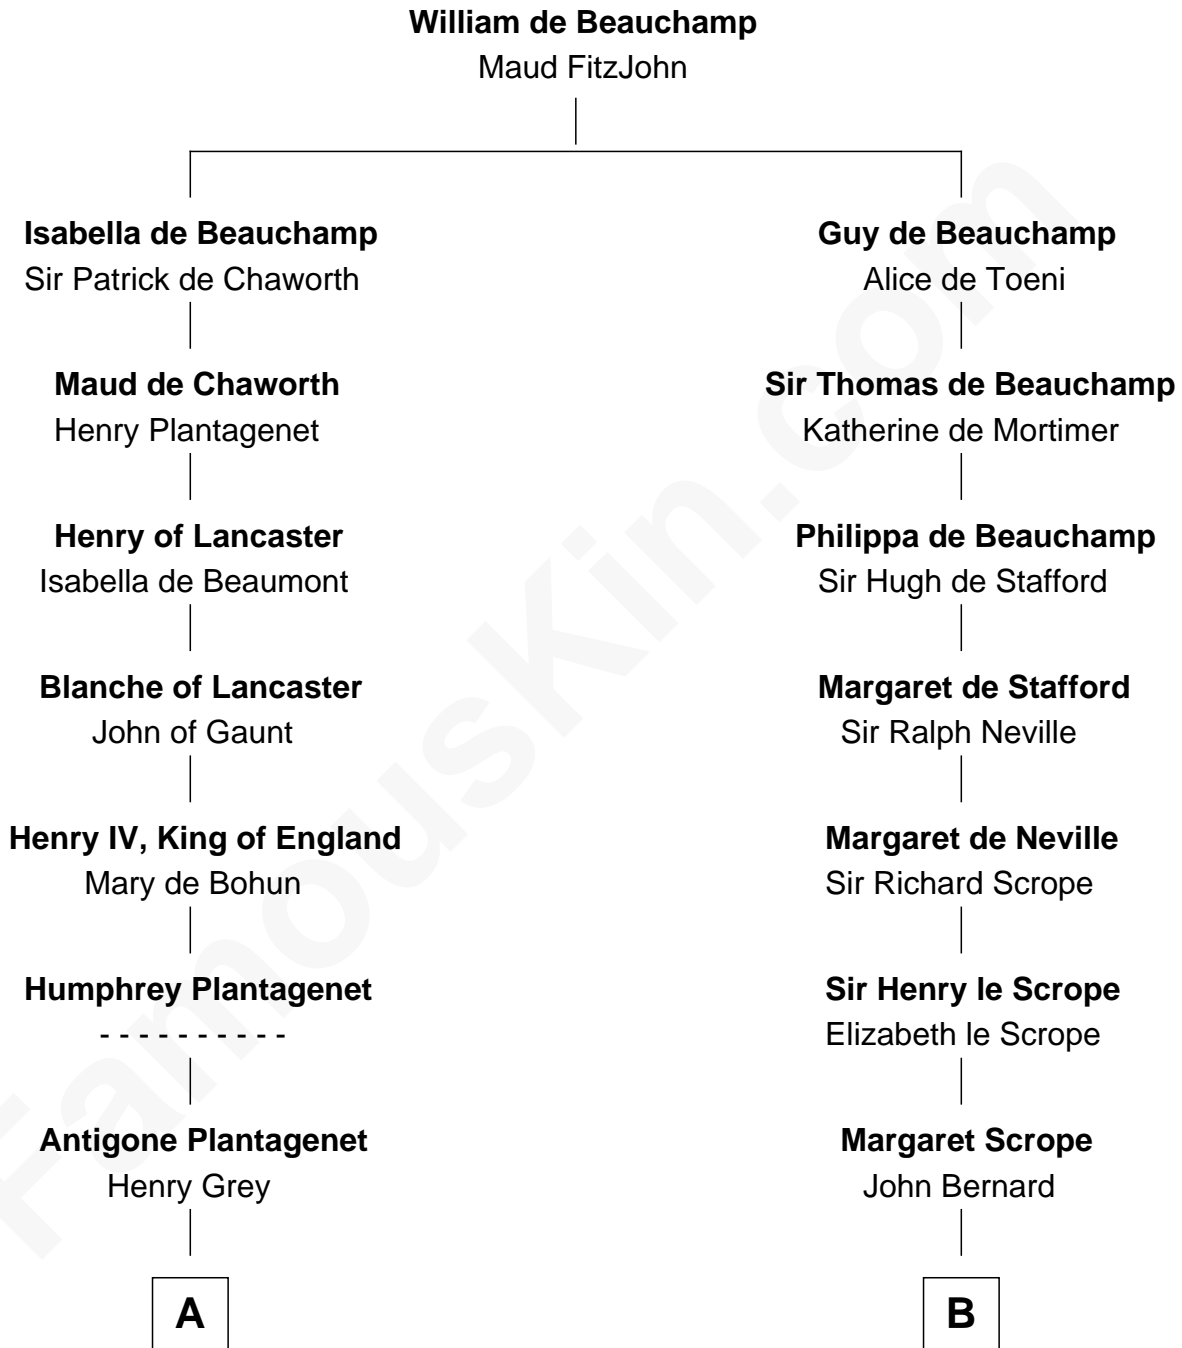

# FamousKin.com

## Relationship Chart of

### Orson Welles

*Radio, Stage, and Movie Actor*

18th cousin 3 times removed of

**Benjamin Harrison**  
*23rd U.S. President*

**C**

**William Hill Wells**  
Elizabeth Dagworthy

**Henry Hill Welles**  
Mary Putnam