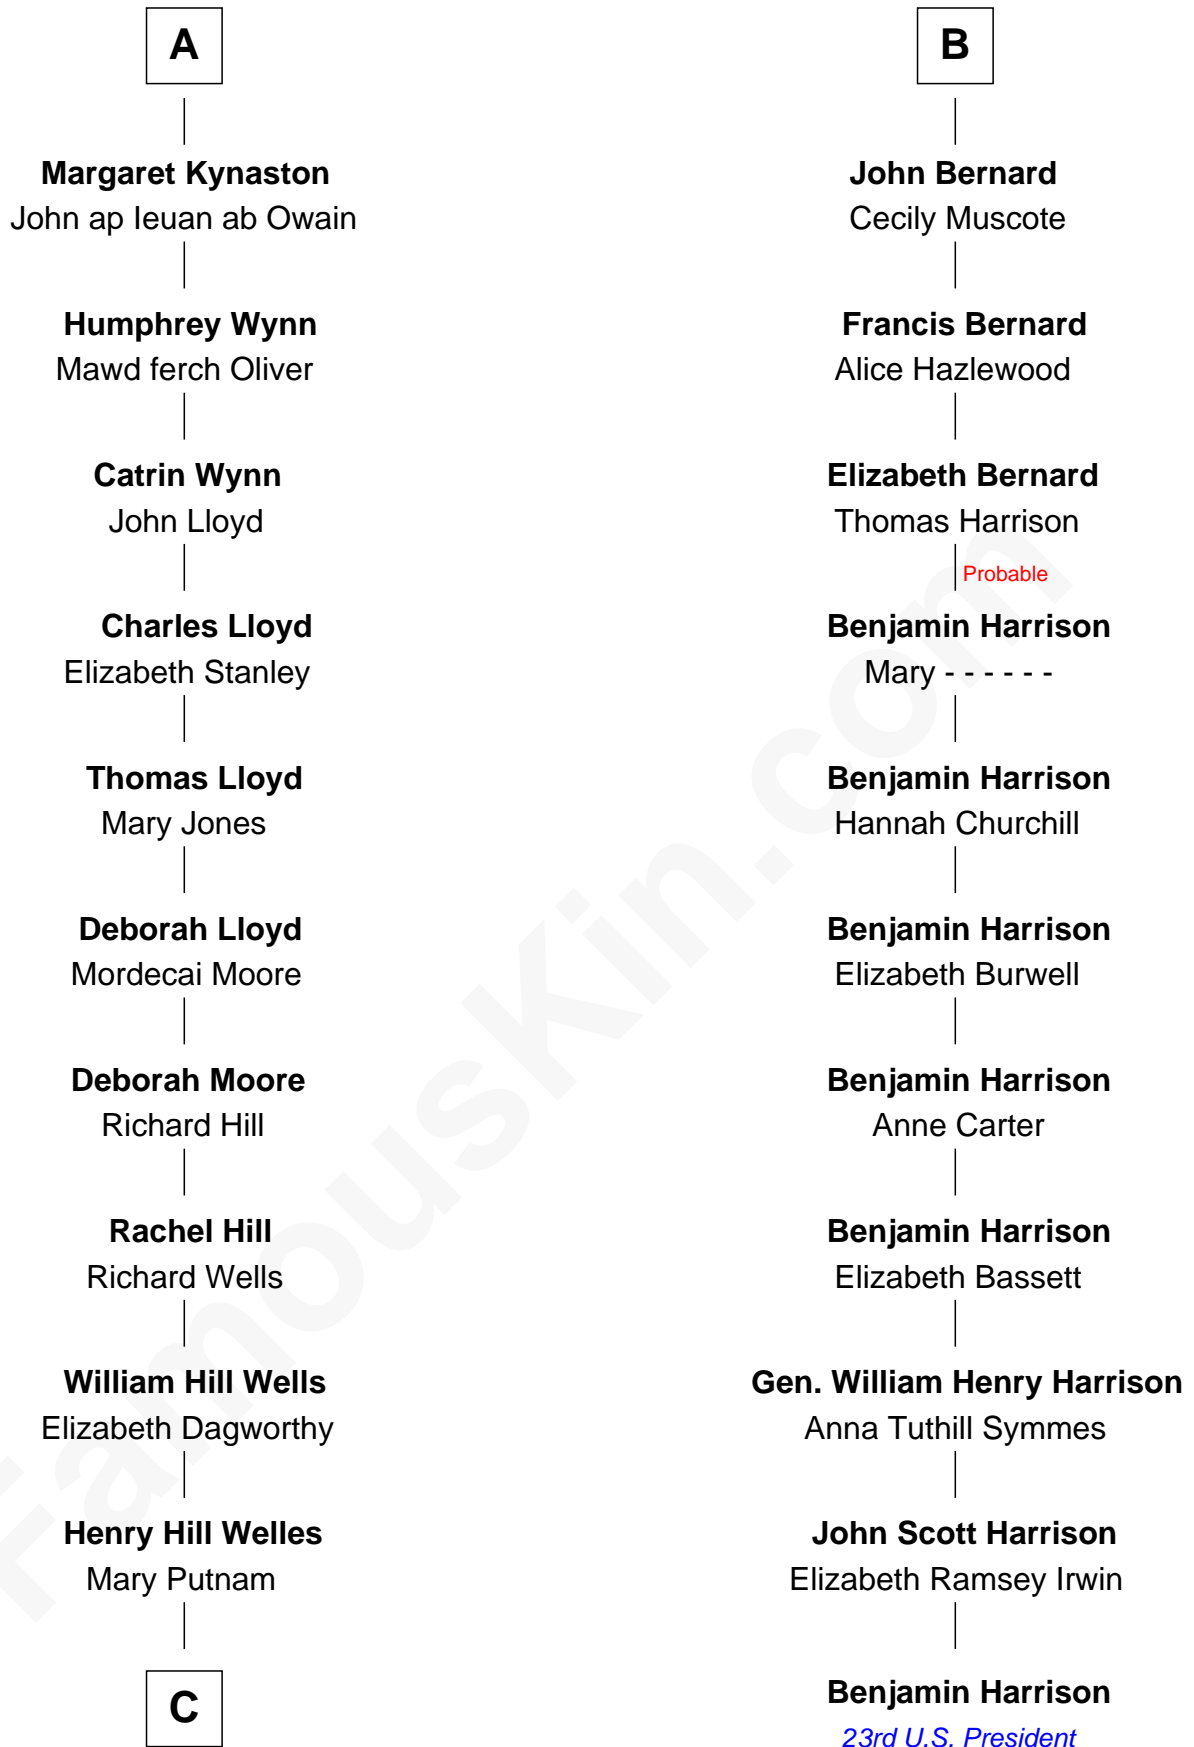

FamousKin.com

Relationship Chart of

Orson Welles

Radio, Stage, and Movie Actor

17th cousin 2 times removed of

Benjamin Harrison

23rd U.S. President

C