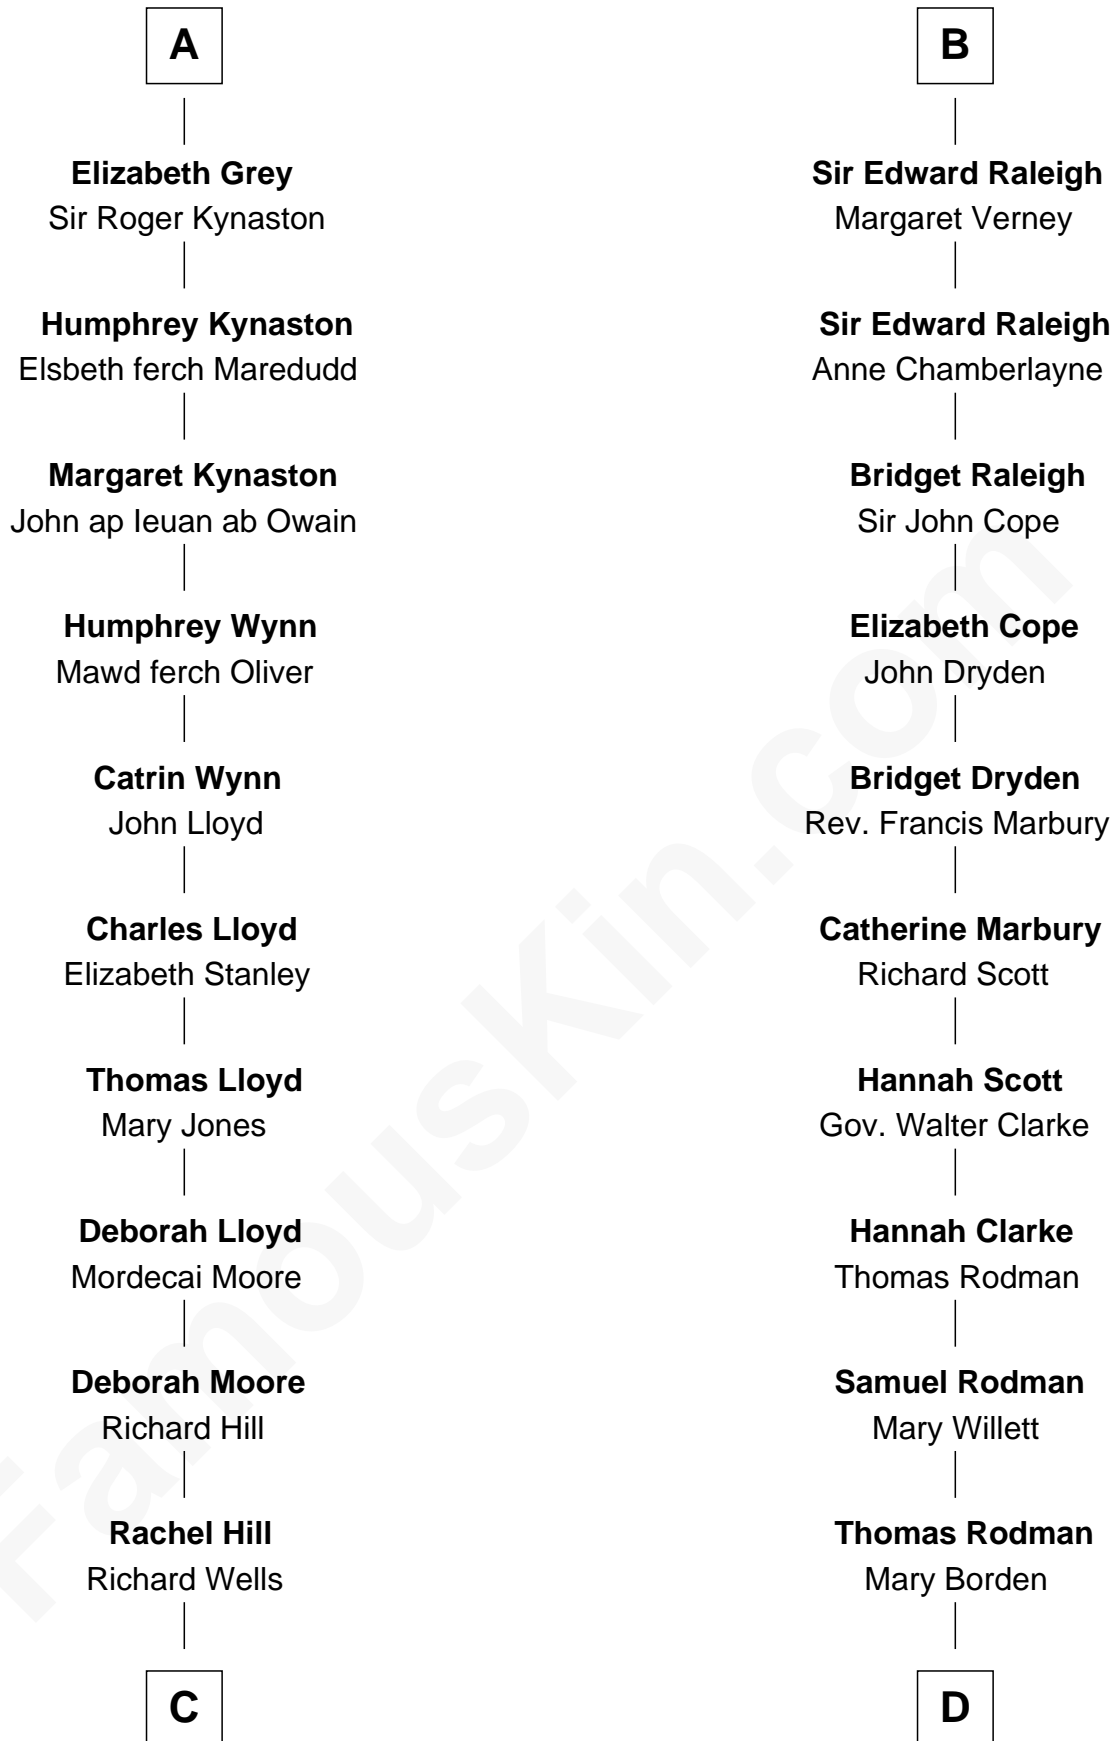

FamousKin.com

Relationship Chart of

Orson Welles

Radio, Stage, and Movie Actor

19th cousin 2 times removed of

Joseph Wharton

Founder of the Wharton School of Business

C