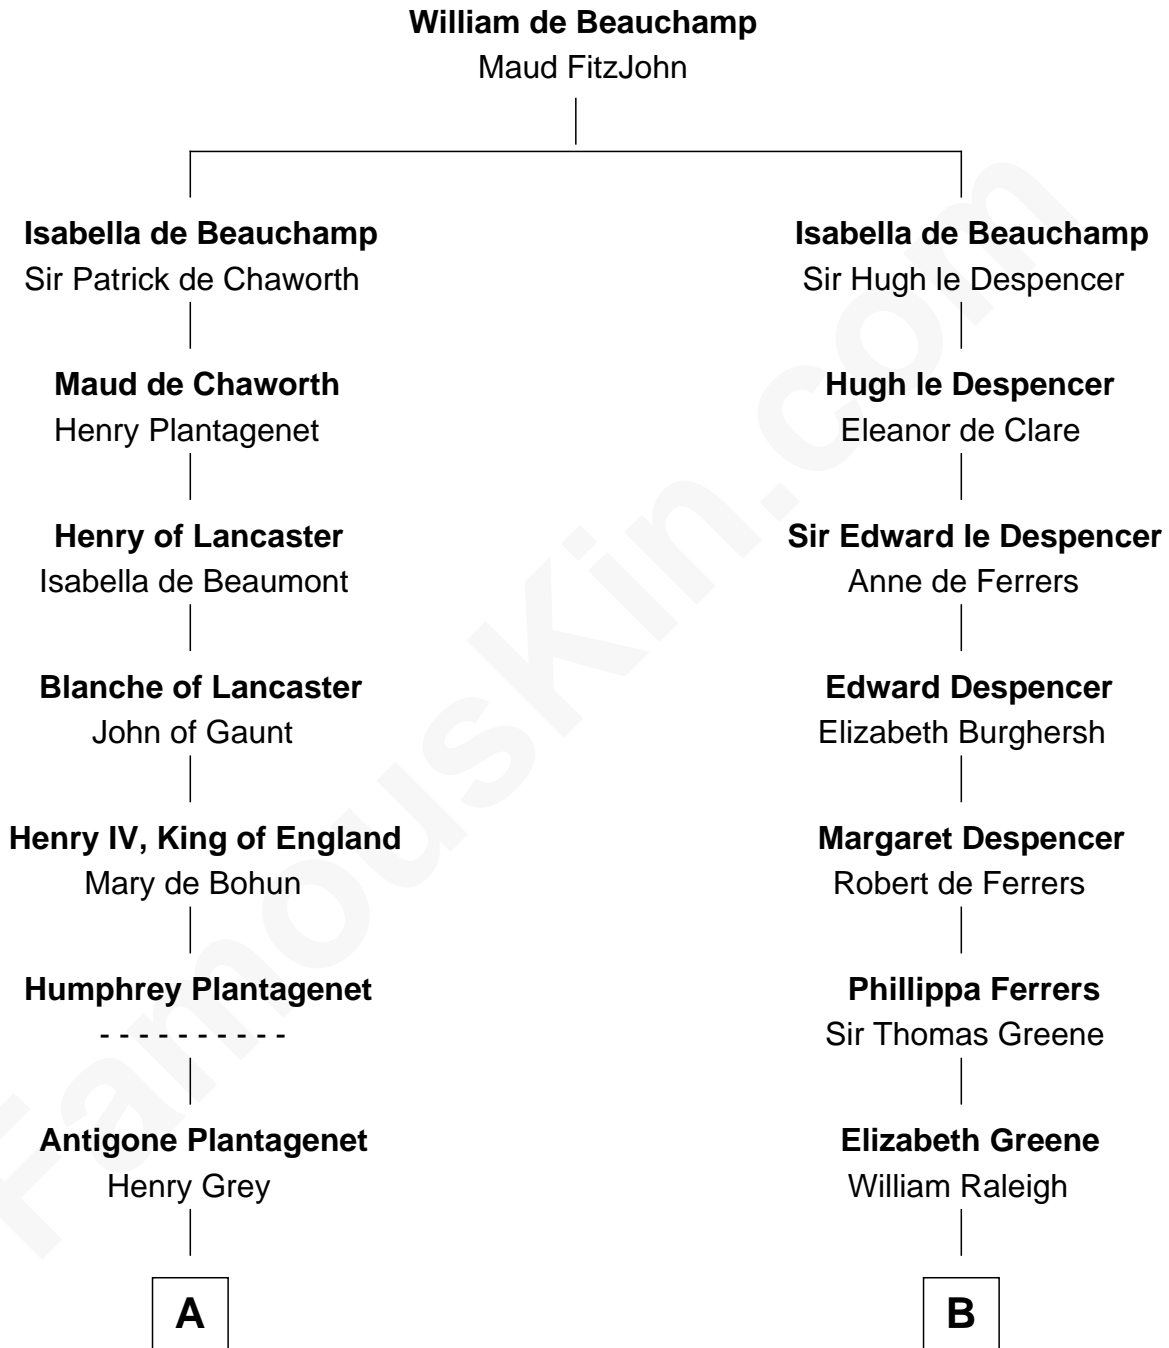

FamousKin.com

Relationship Chart of

Orson Welles

Radio, Stage, and Movie Actor

19th cousin 2 times removed of

Joseph Wharton

Founder of the Wharton School of Business

C