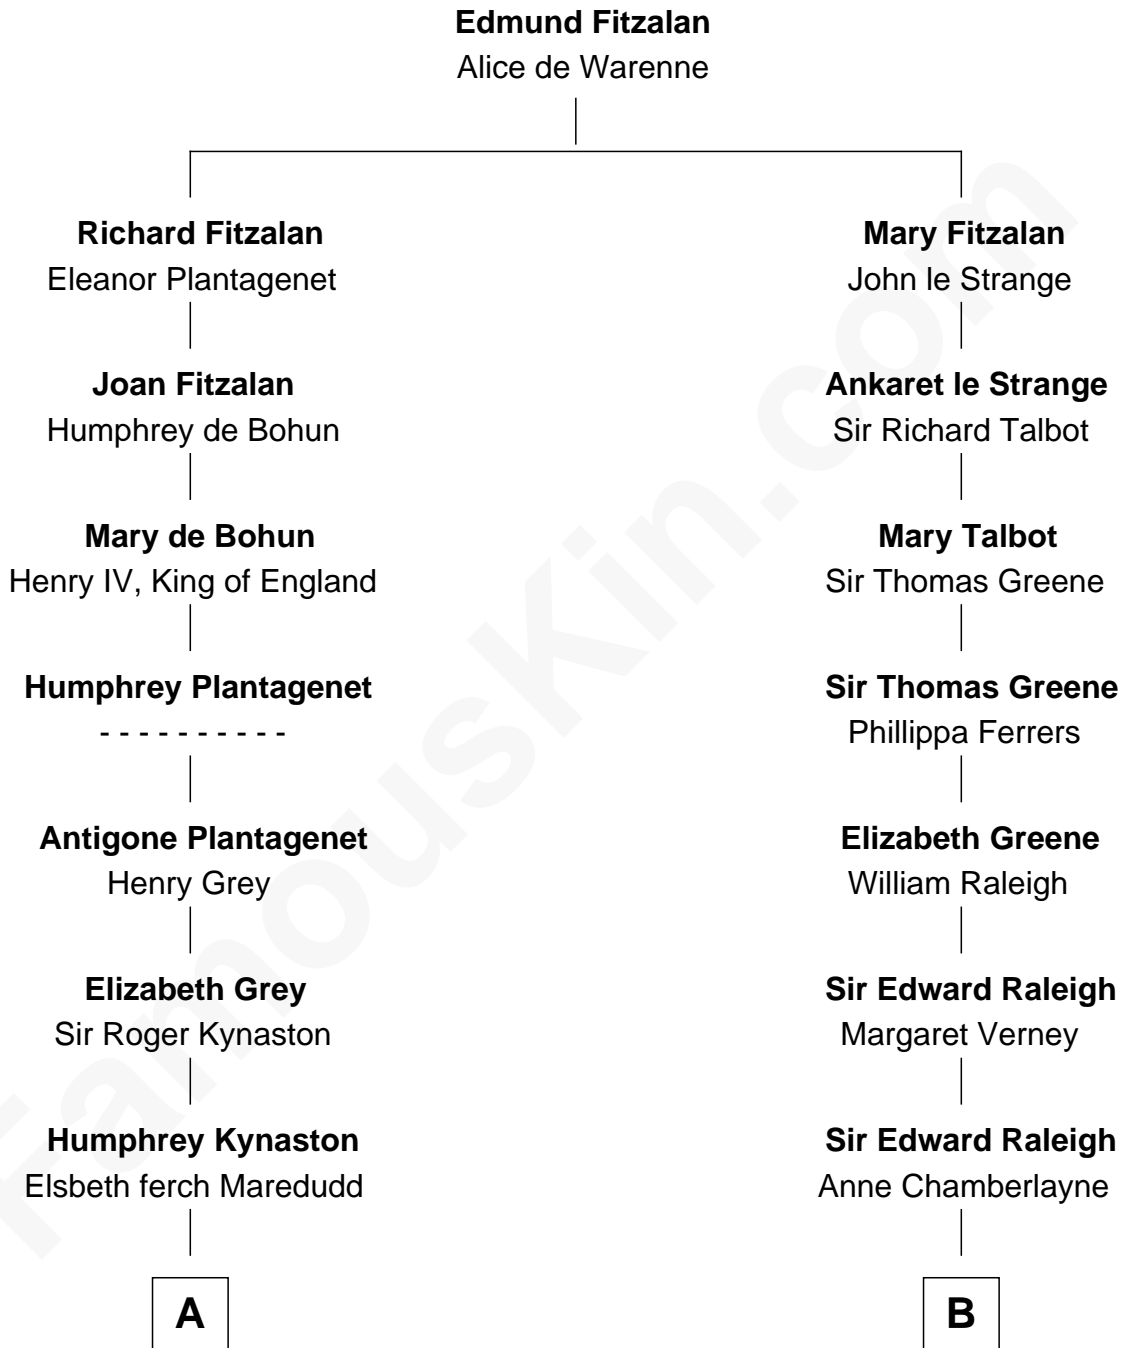

FamousKin.com Relationship Chart of

Orson Welles

Radio, Stage, and Movie Actor

17th cousin 2 times removed of

Joseph Wharton

Founder of the Wharton School of Business

C

Richard Jones Welles

Mary Blanche Head

Richard Head Welles

Beatrice Ives

Orson Welles

Radio, Stage, and Movie Actor

FamousKin.com