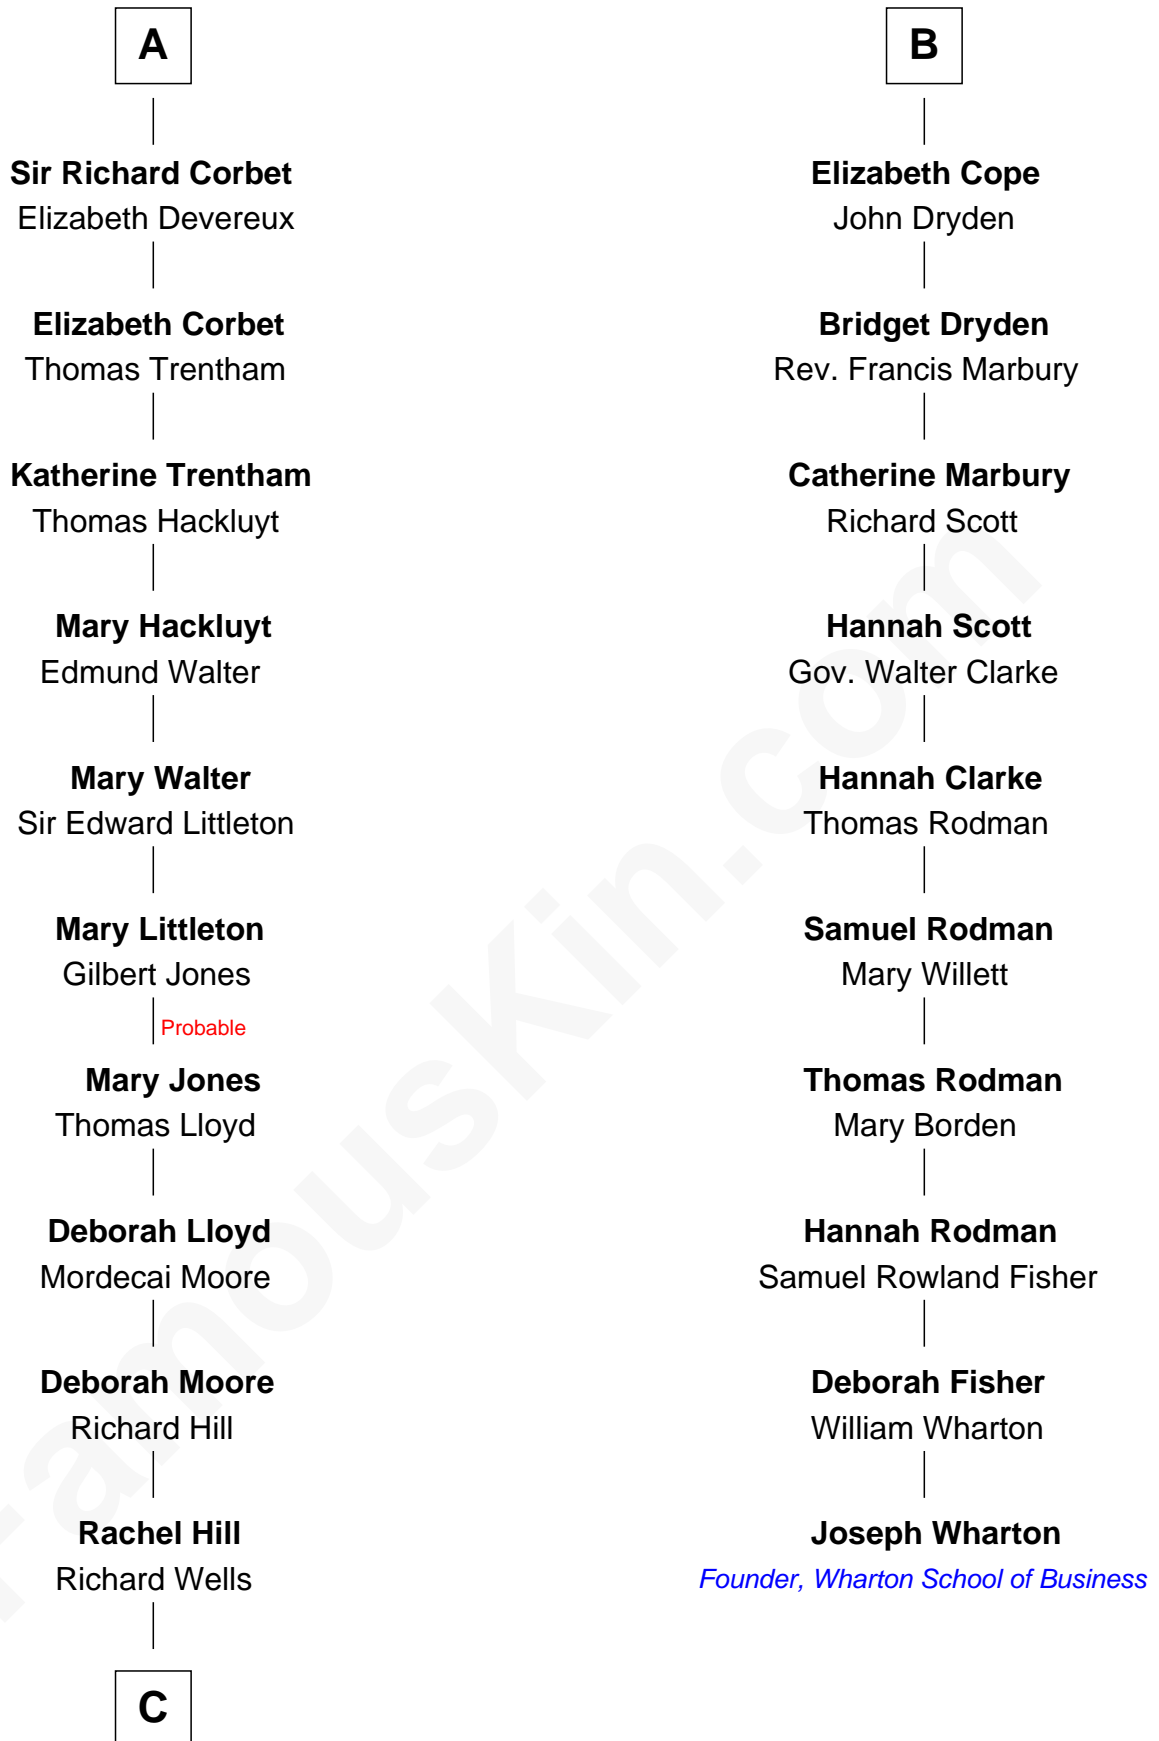

FamousKin.com Relationship Chart of

Orson Welles

Radio, Stage, and Movie Actor

16th cousin 5 times removed of

Joseph Wharton

Founder of the Wharton School of Business

Sir Gilbert Talbot

Pernel le Boteler

Elizabeth Talbot

Sir Henry de Grey

Richard Grey

Blanche de la Vache

Alice Grey

Sir William Burley

Elizabeth Burley

Sir John Hopton

Ankaret le Strange

Mary Talbot

Sir Thomas Greene

Sir Thomas Greene

Phillippa Ferrers

Elizabeth Greene

William Raleigh

Sir Edward Raleigh

Margaret Verney

Sir Edward Raleigh

Anne Chamberlayne

Bridget Raleigh

Sir John Cope

B

C

—
William Hill Wells
Elizabeth Dagworthy