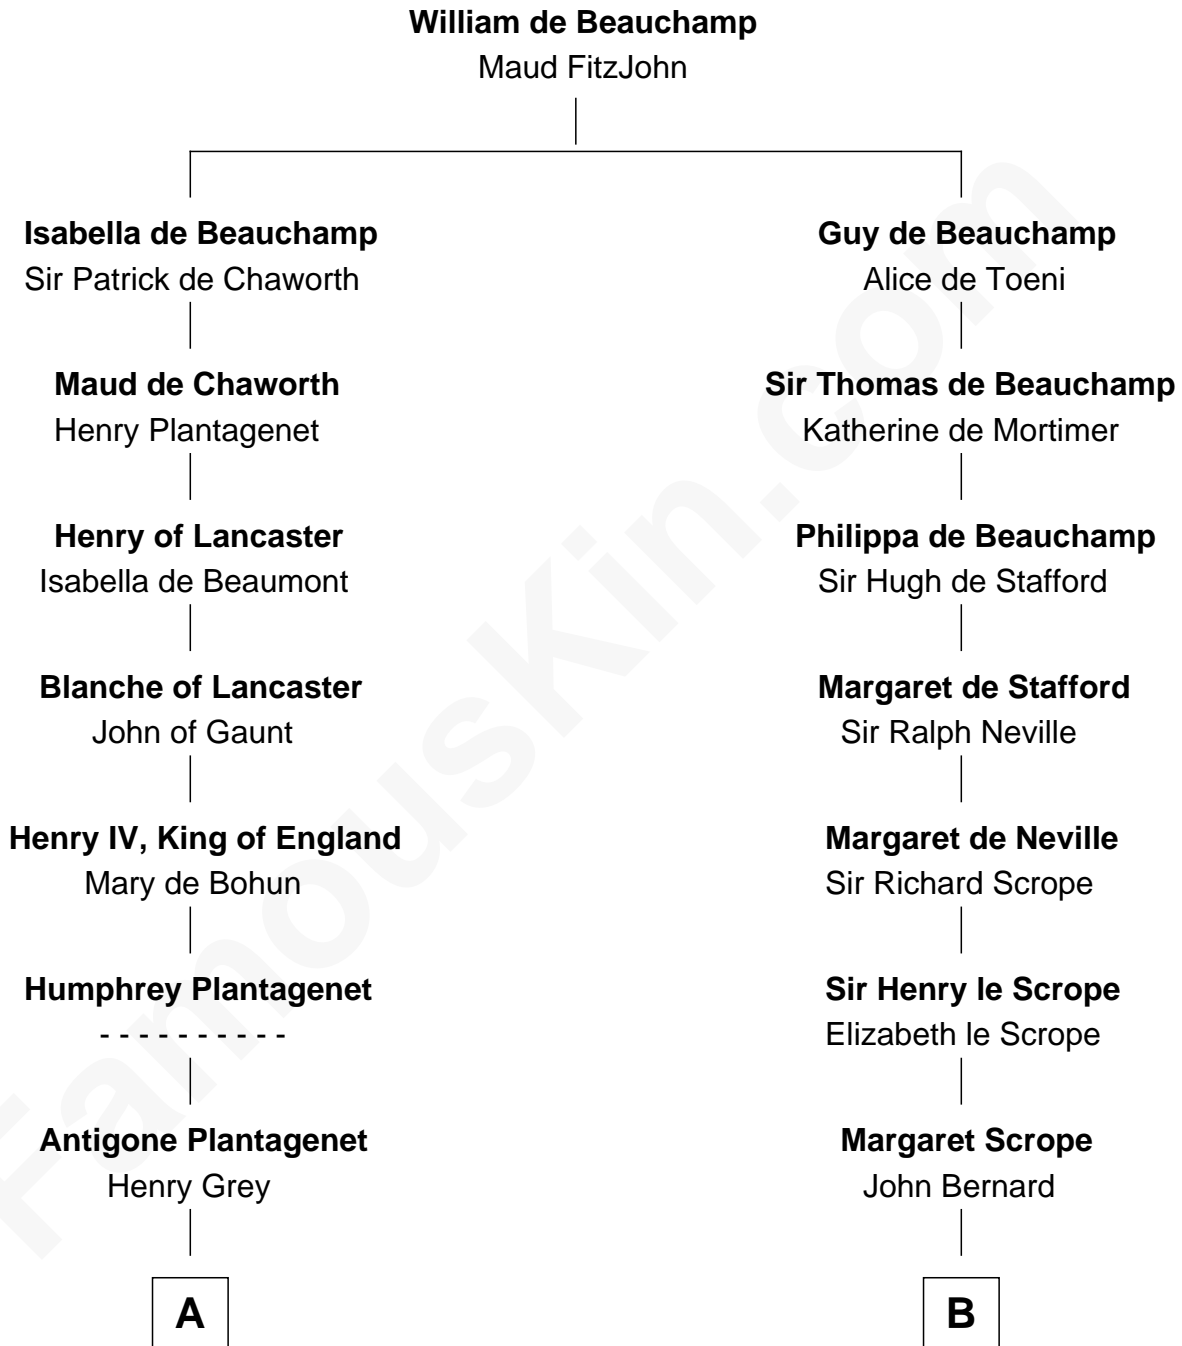

FamousKin.com

Relationship Chart of

Orson Welles

Radio, Stage, and Movie Actor

15th cousin 6 times removed of

Benjamin Harrison V

Signer of the Declaration of Independence

C

—
William Hill Wells
Elizabeth Dagworthy

—
Henry Hill Welles
Mary Putnam

—
Richard Jones Welles
Mary Blanche Head

—
Richard Head Welles
Beatrice Ives

—
Orson Welles
Radio, Stage, and Movie Actor

FamousKin.com