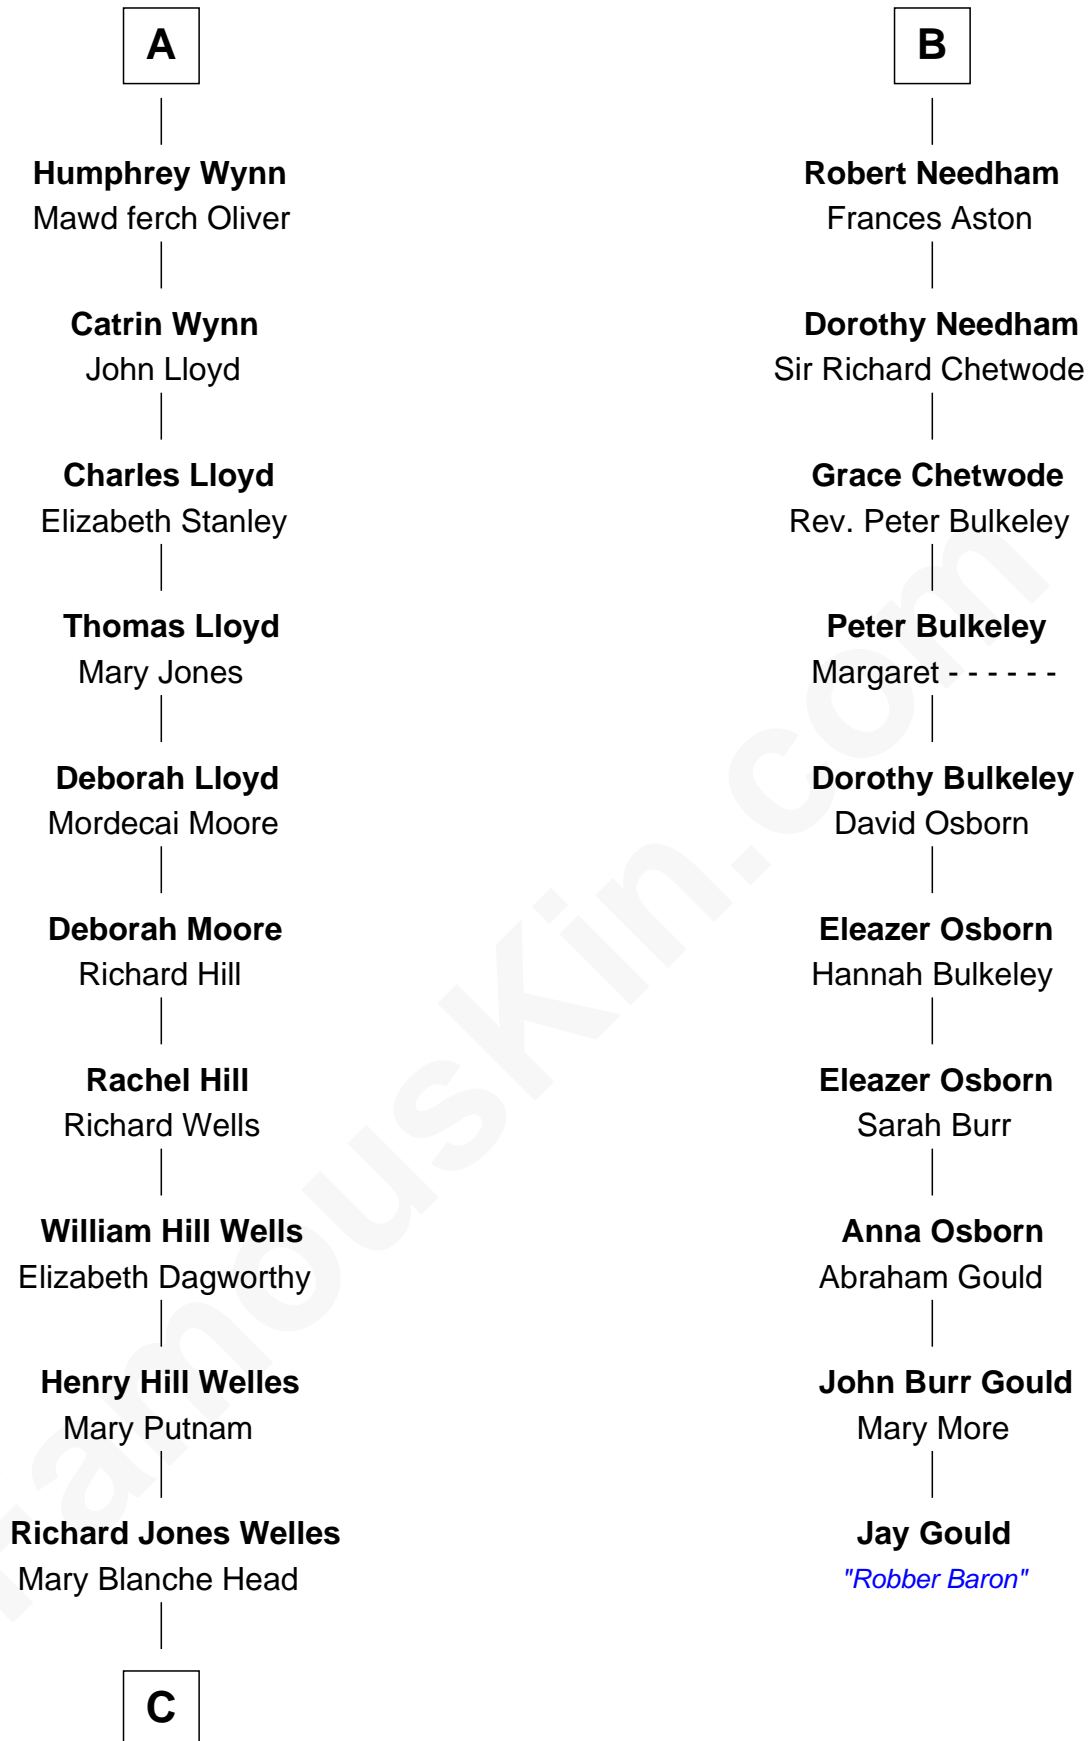

FamousKin.com

Relationship Chart of

Orson Welles

Radio, Stage, and Movie Actor

16th cousin 2 times removed of

Jay Gould

American Railroad "Robber Baron"

C