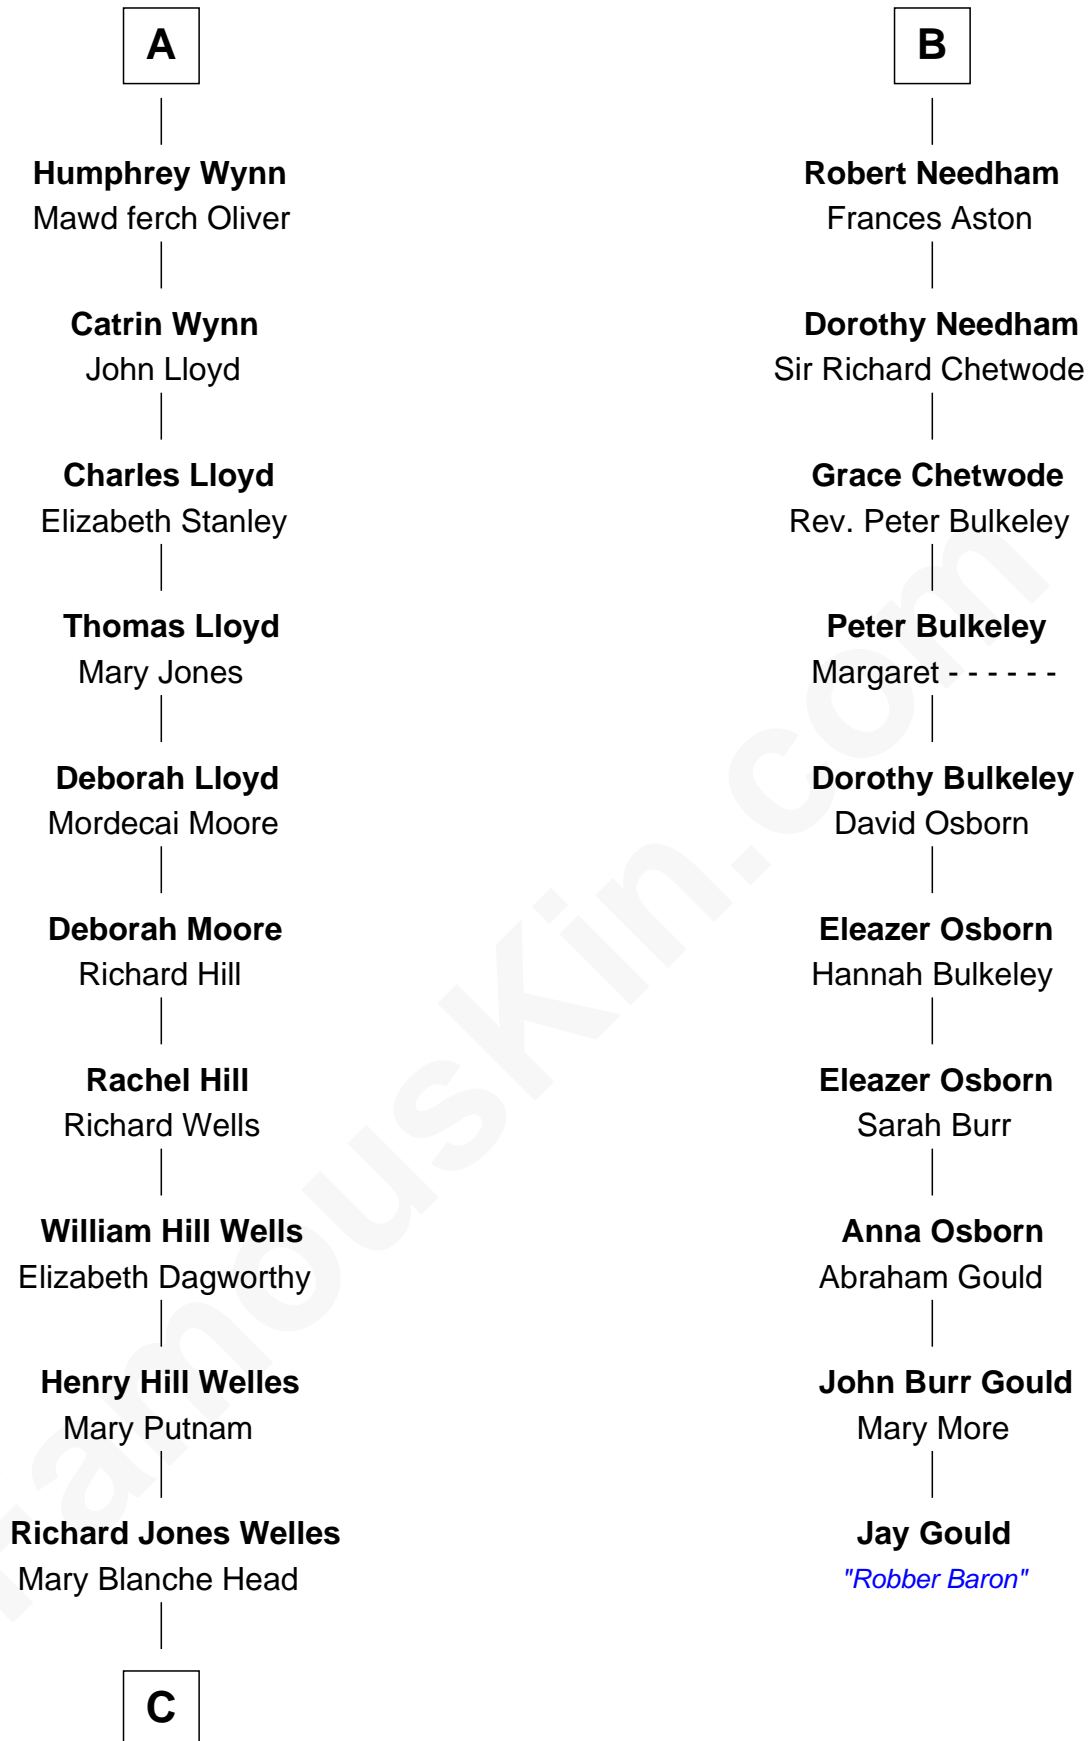

FamousKin.com Relationship Chart of

Orson Welles

Radio, Stage, and Movie Actor

16th cousin 2 times removed of

Jay Gould

American Railroad "Robber Baron"

C

Richard Head Welles