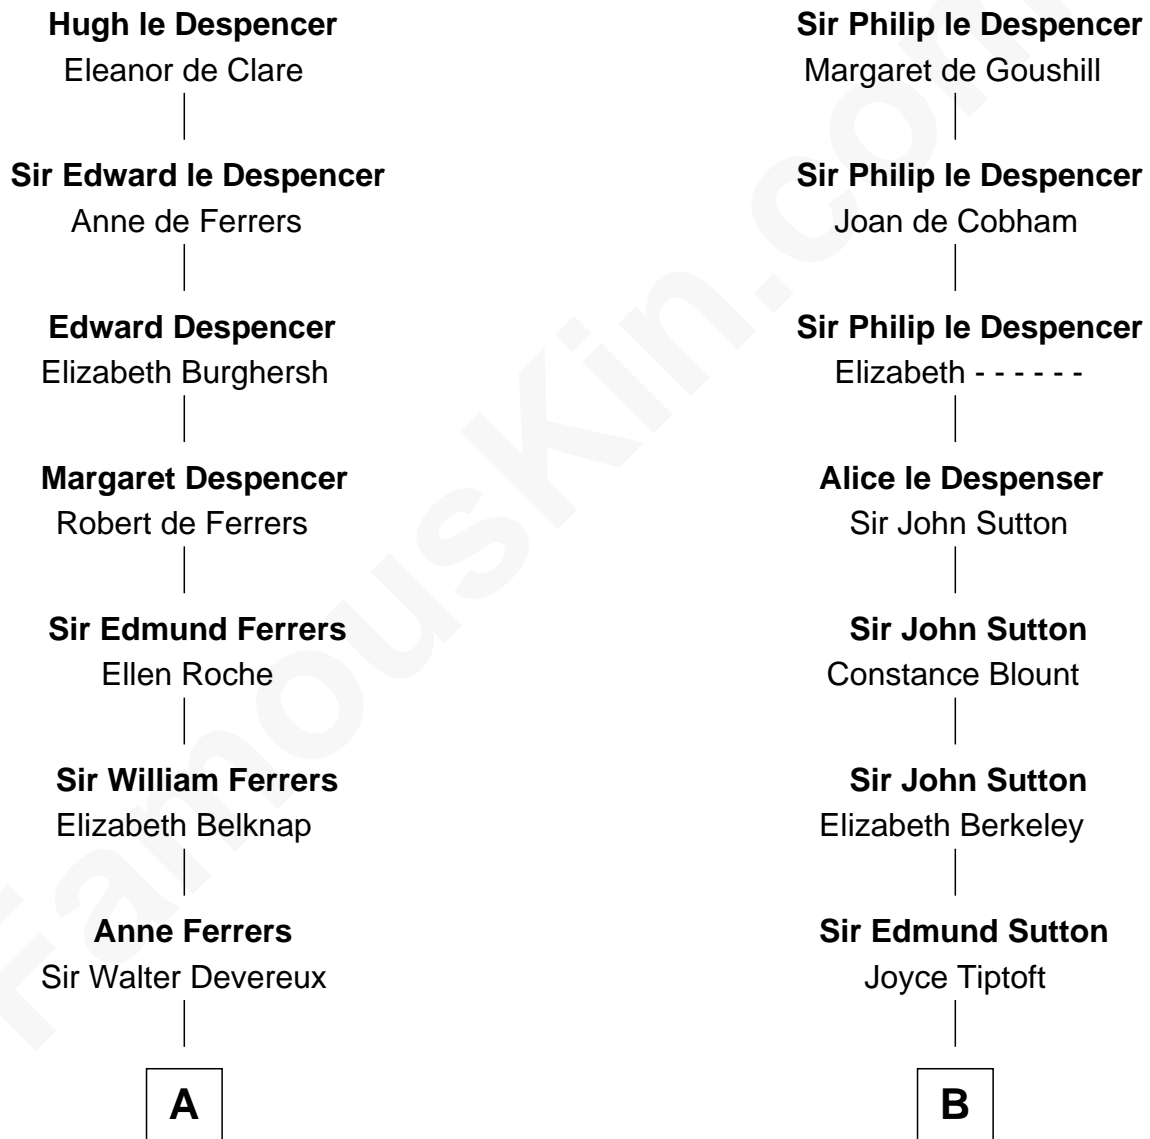

## Relationship Chart of

### Orson Welles

*Radio, Stage, and Movie Actor*

19th cousin 2 times removed of

### William Marsh Rice

*Founder of Rice University*

**Sir Hugh le Despencer**

Isabella de Beauchamp

**C**

**William Hill Wells**  
Elizabeth Dagworthy

**Henry Hill Welles**  
Mary Putnam

**Richard Jones Welles**  
Mary Blanche Head