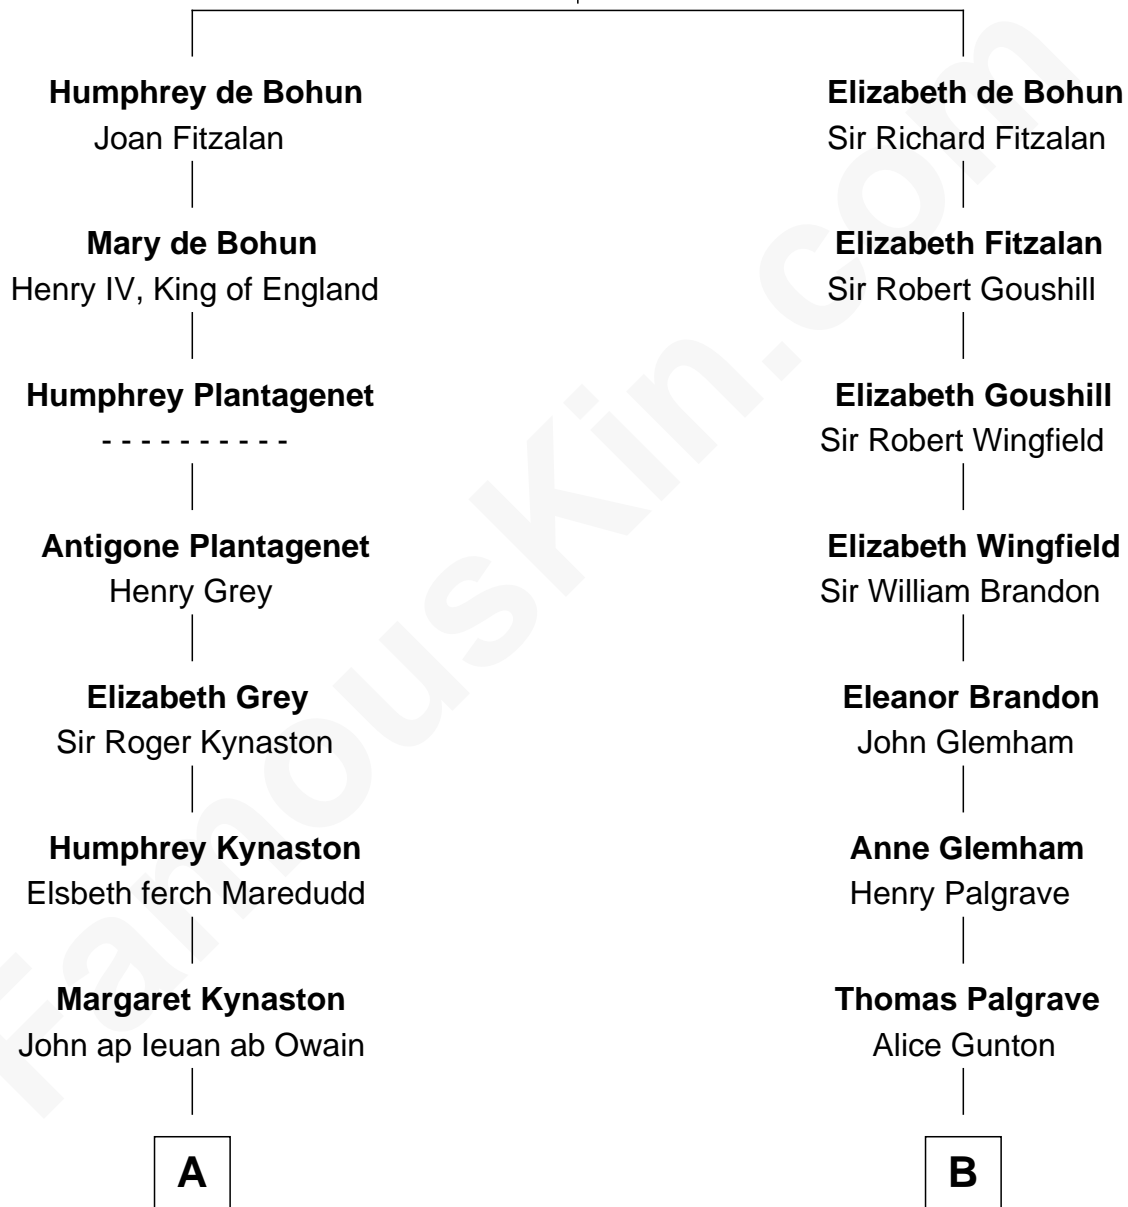

FamousKin.com

Relationship Chart of

Orson Welles

Radio, Stage, and Movie Actor

16th cousin 2 times removed of

William Marsh Rice

Founder of Rice University

Sir William de Bohun
Elizabeth de Badlesmere