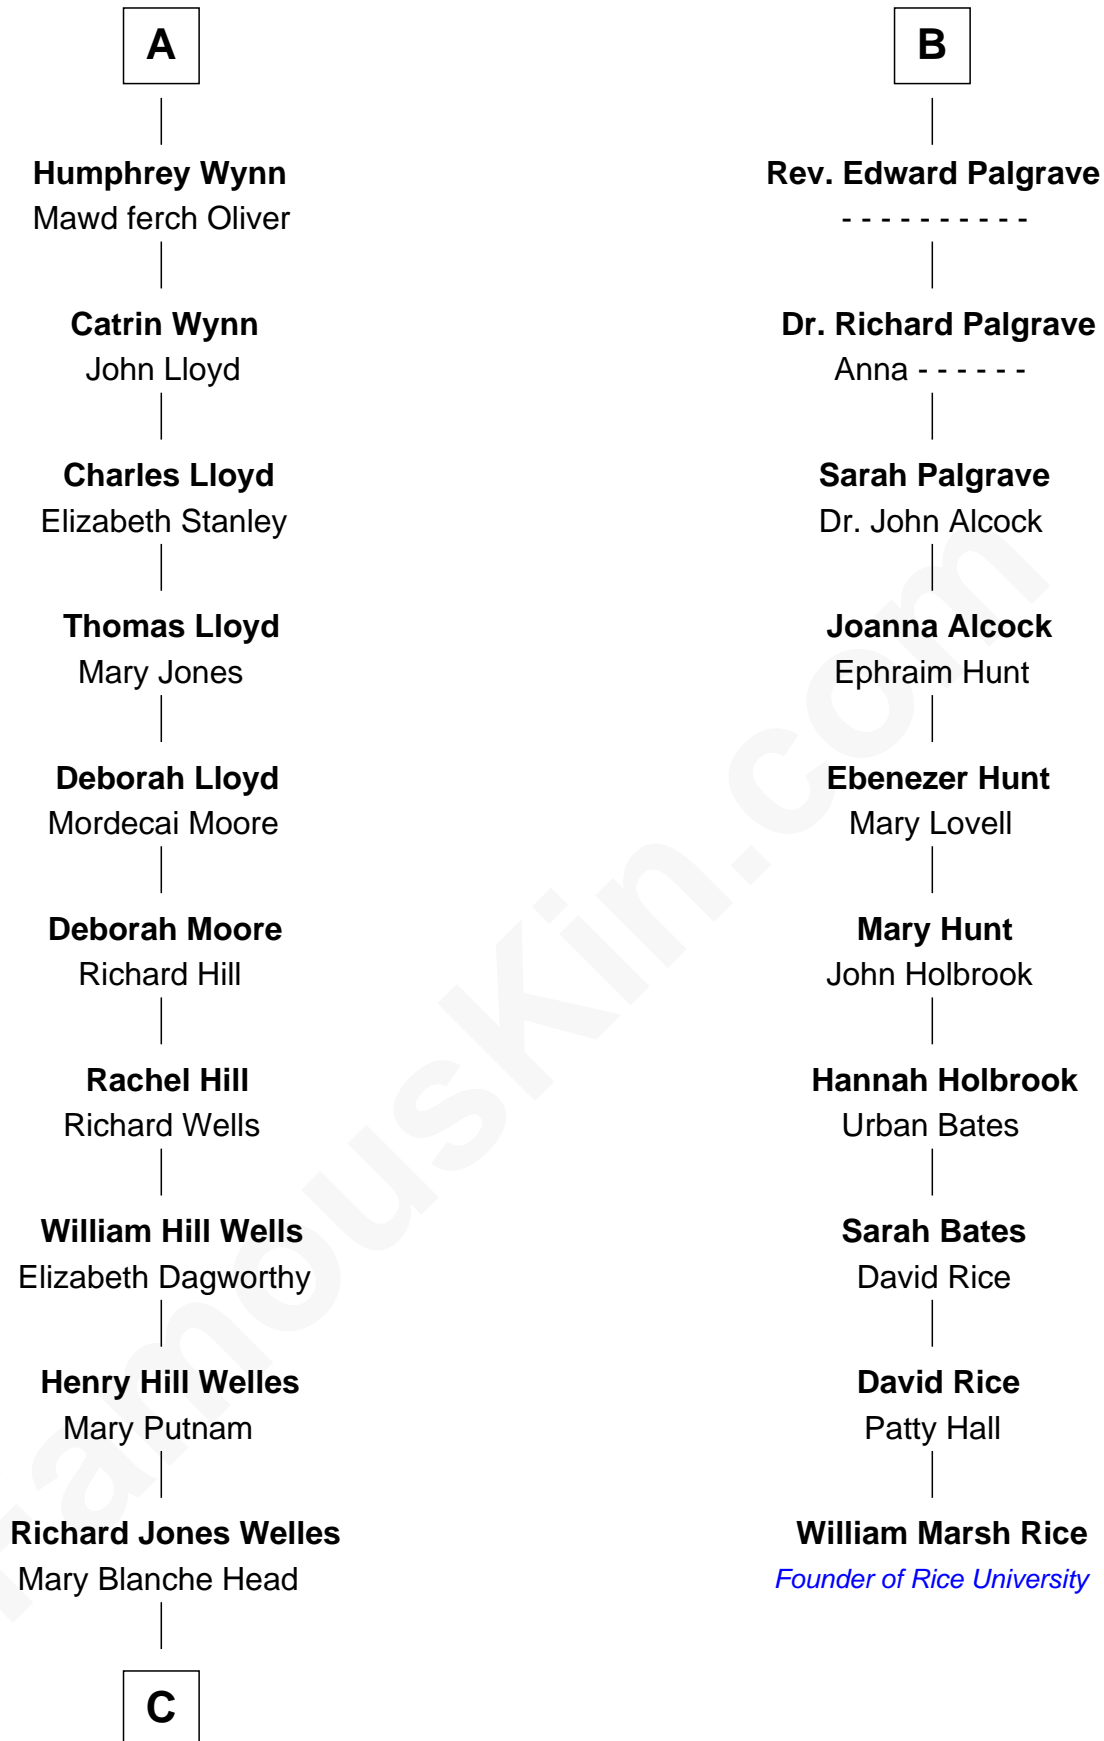

FamousKin.com

Relationship Chart of

Orson Welles

Radio, Stage, and Movie Actor

16th cousin 2 times removed of

William Marsh Rice

Founder of Rice University

Sir William de Bohun
Elizabeth de Badlesmere