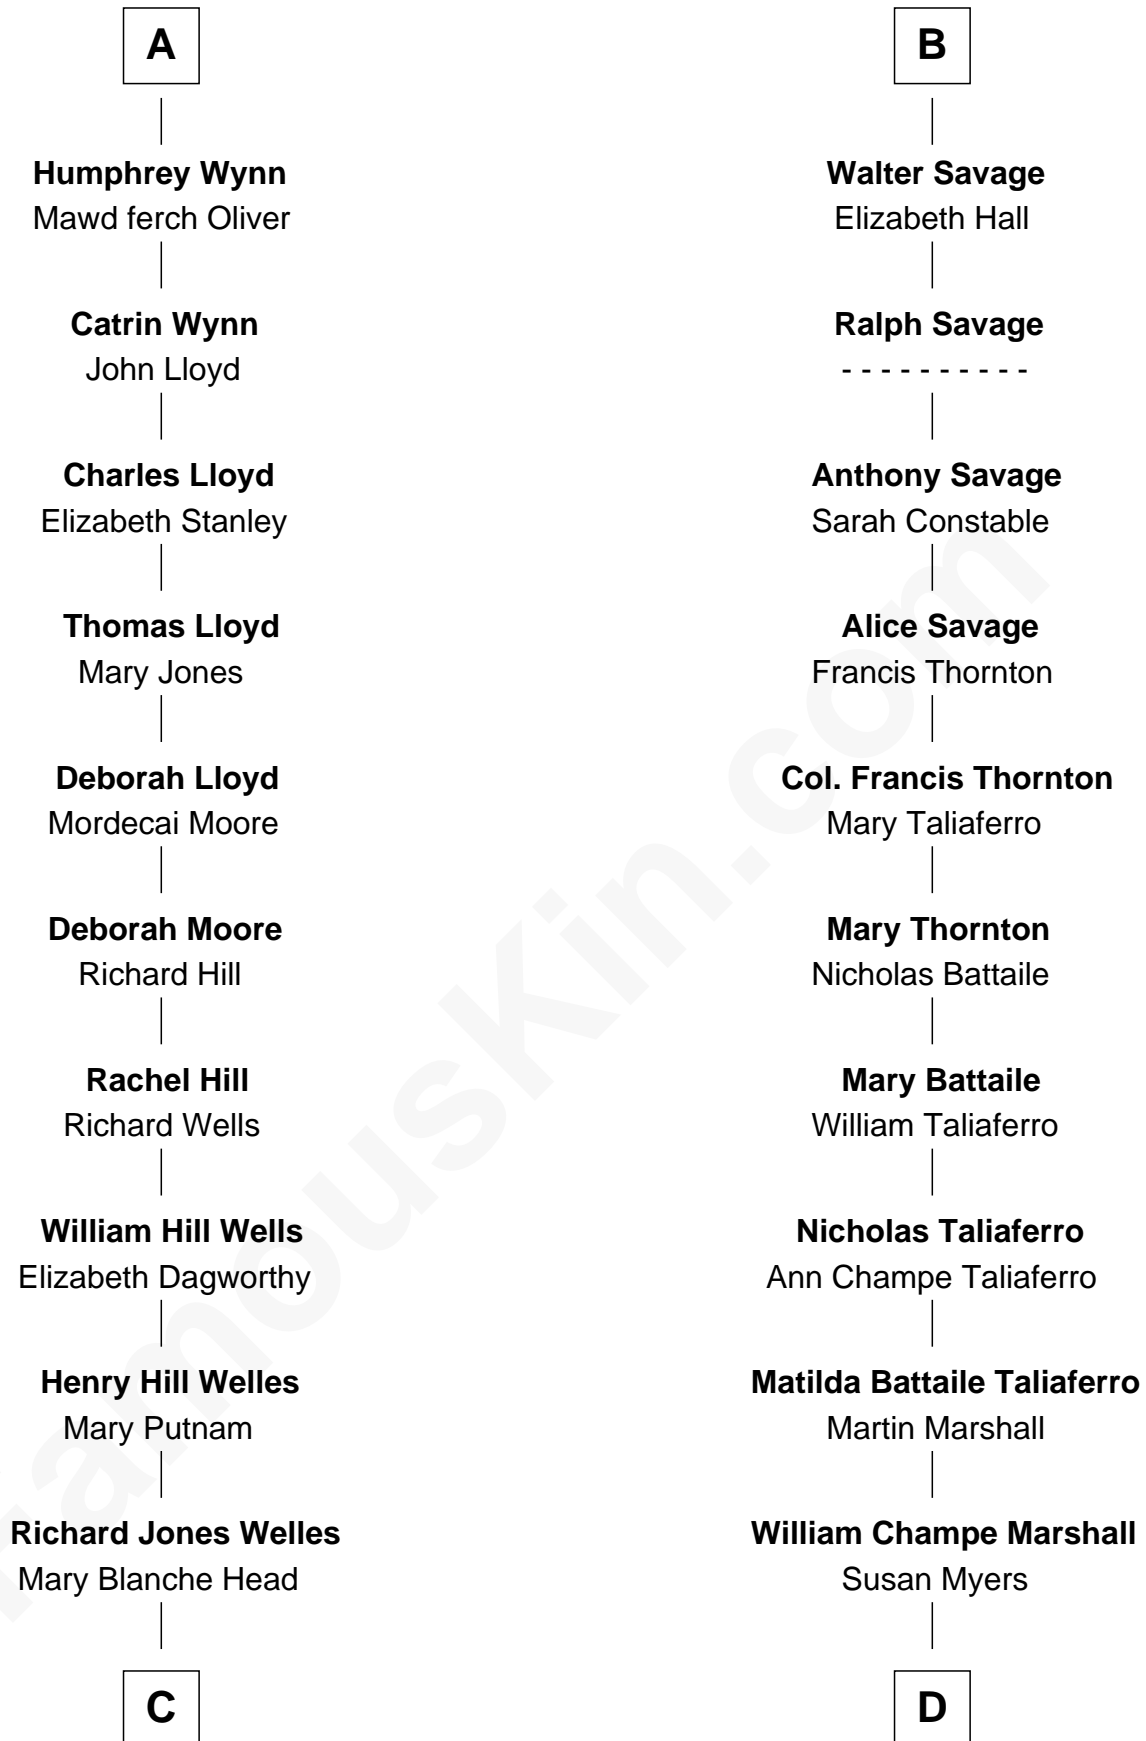

FamousKin.com Relationship Chart of

Orson Welles

Radio, Stage, and Movie Actor

18th cousin of

General George C. Marshall

Author of "The Marshall Plan"

Richard Fitzalan
Eleanor Plantagenet

C

Richard Head Welles

Beatrice Ives

Orson Welles

Radio, Stage, and Movie Actor

D

George Catlett Marshall

Laura Emily Bradford

General George C. Marshall