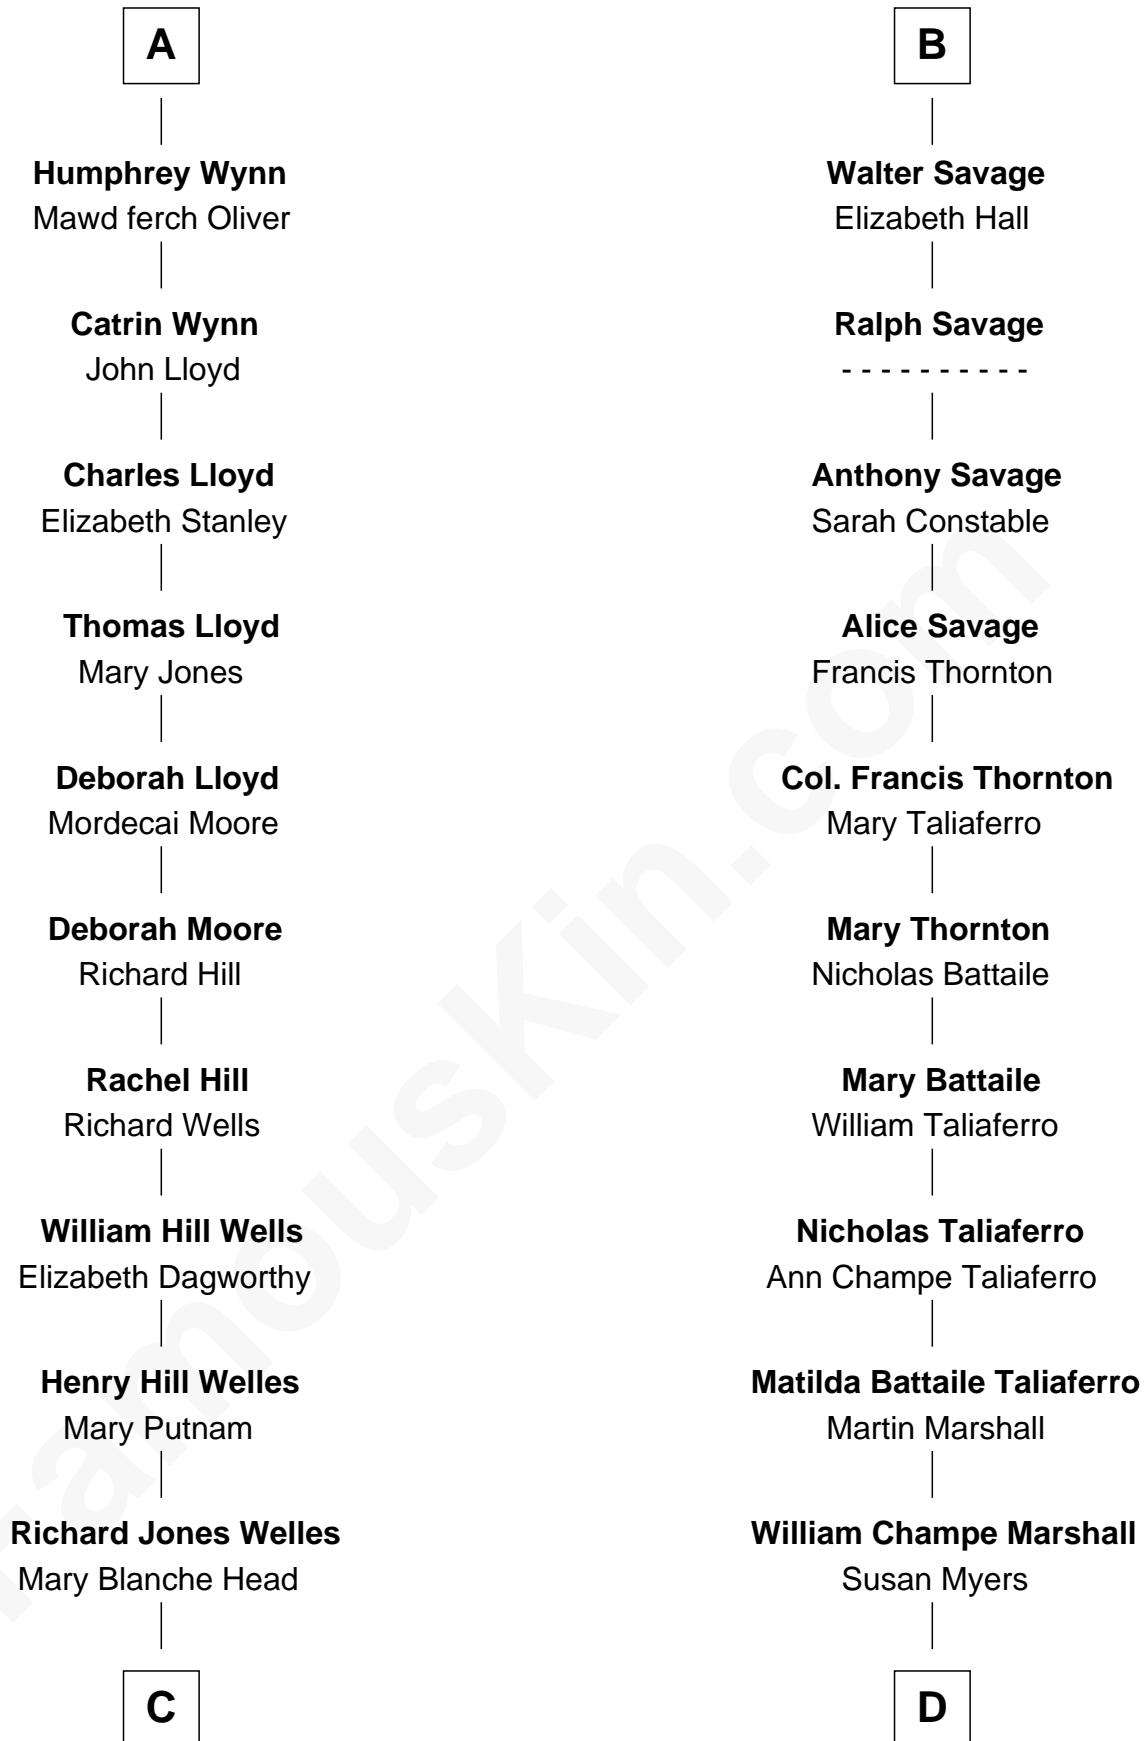

FamousKin.com Relationship Chart of

Orson Welles

Radio, Stage, and Movie Actor

18th cousin of

General George C. Marshall

Author of "The Marshall Plan"

Sir William de Bohun
Elizabeth de Badlesmere

C

Richard Head Welles

Beatrice Ives

Orson Welles

Radio, Stage, and Movie Actor

D

George Catlett Marshall

Laura Emily Bradford

General George C. Marshall