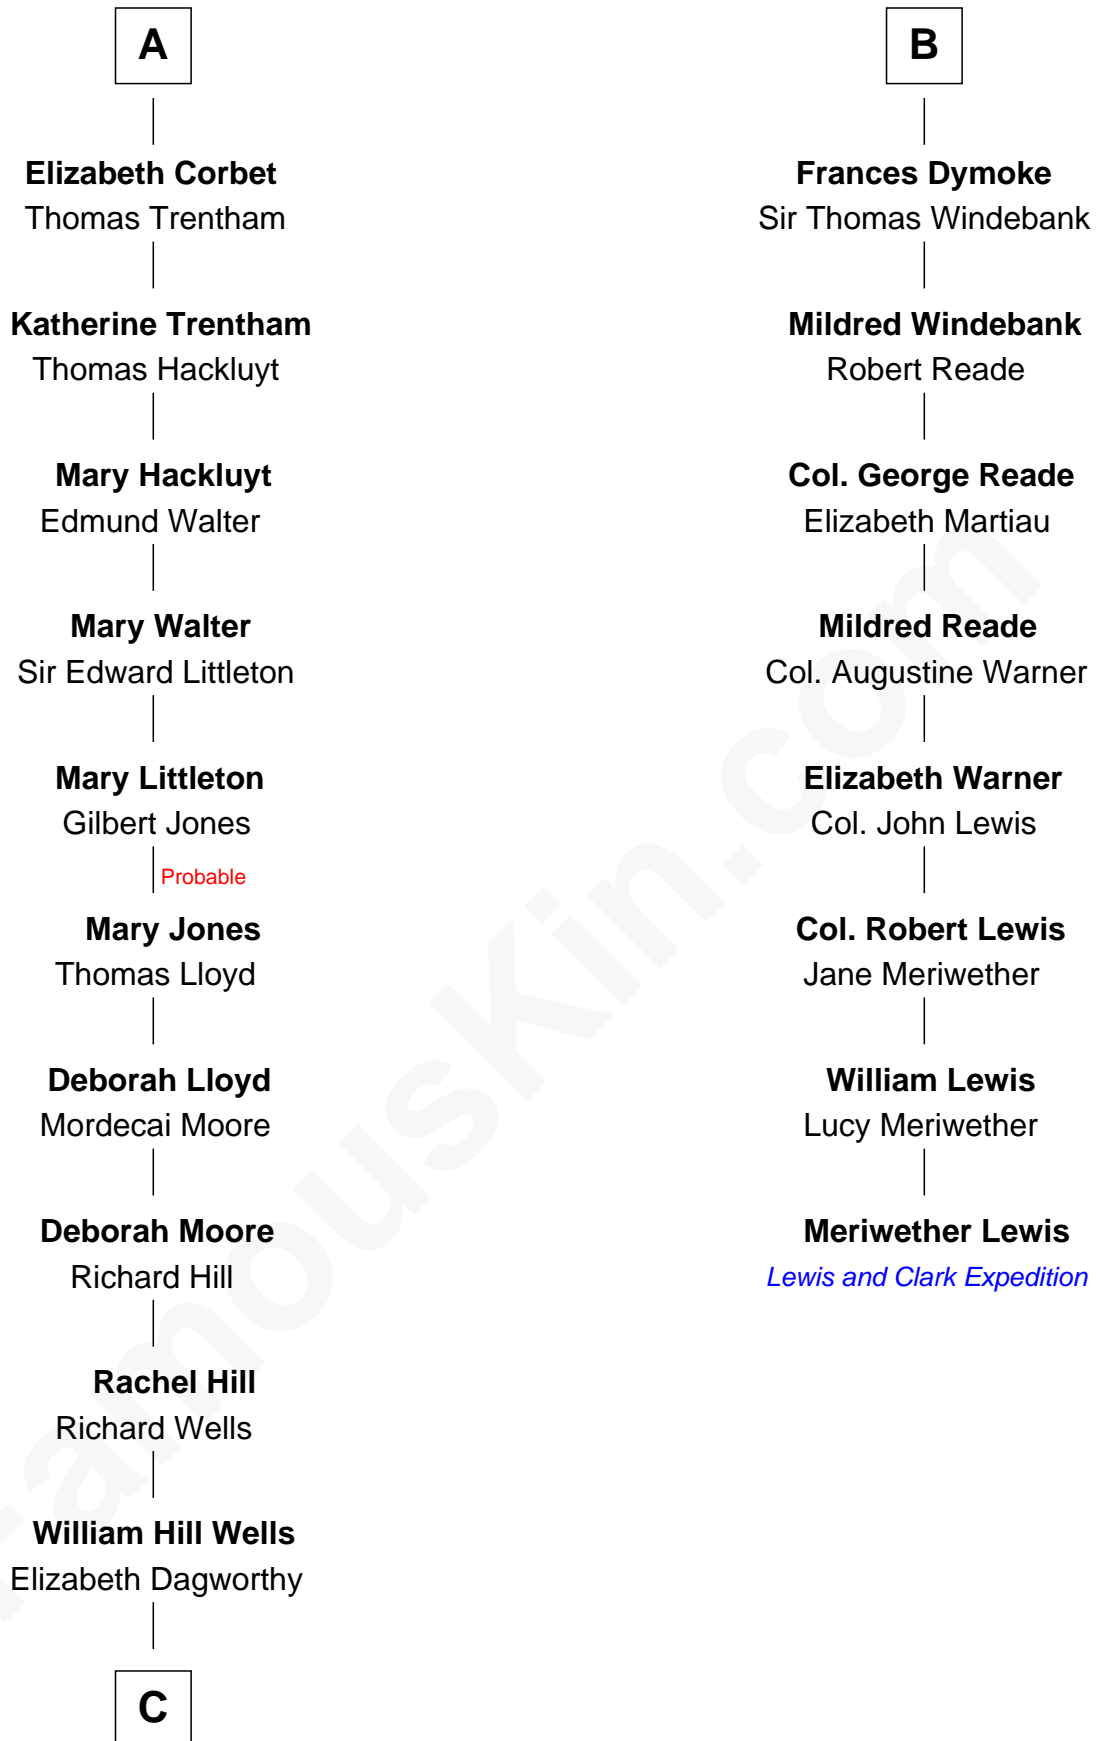

FamousKin.com

Relationship Chart of

Orson Welles

Radio, Stage, and Movie Actor

14th cousin 6 times removed of

Meriwether Lewis

Lewis and Clark Expedition

C