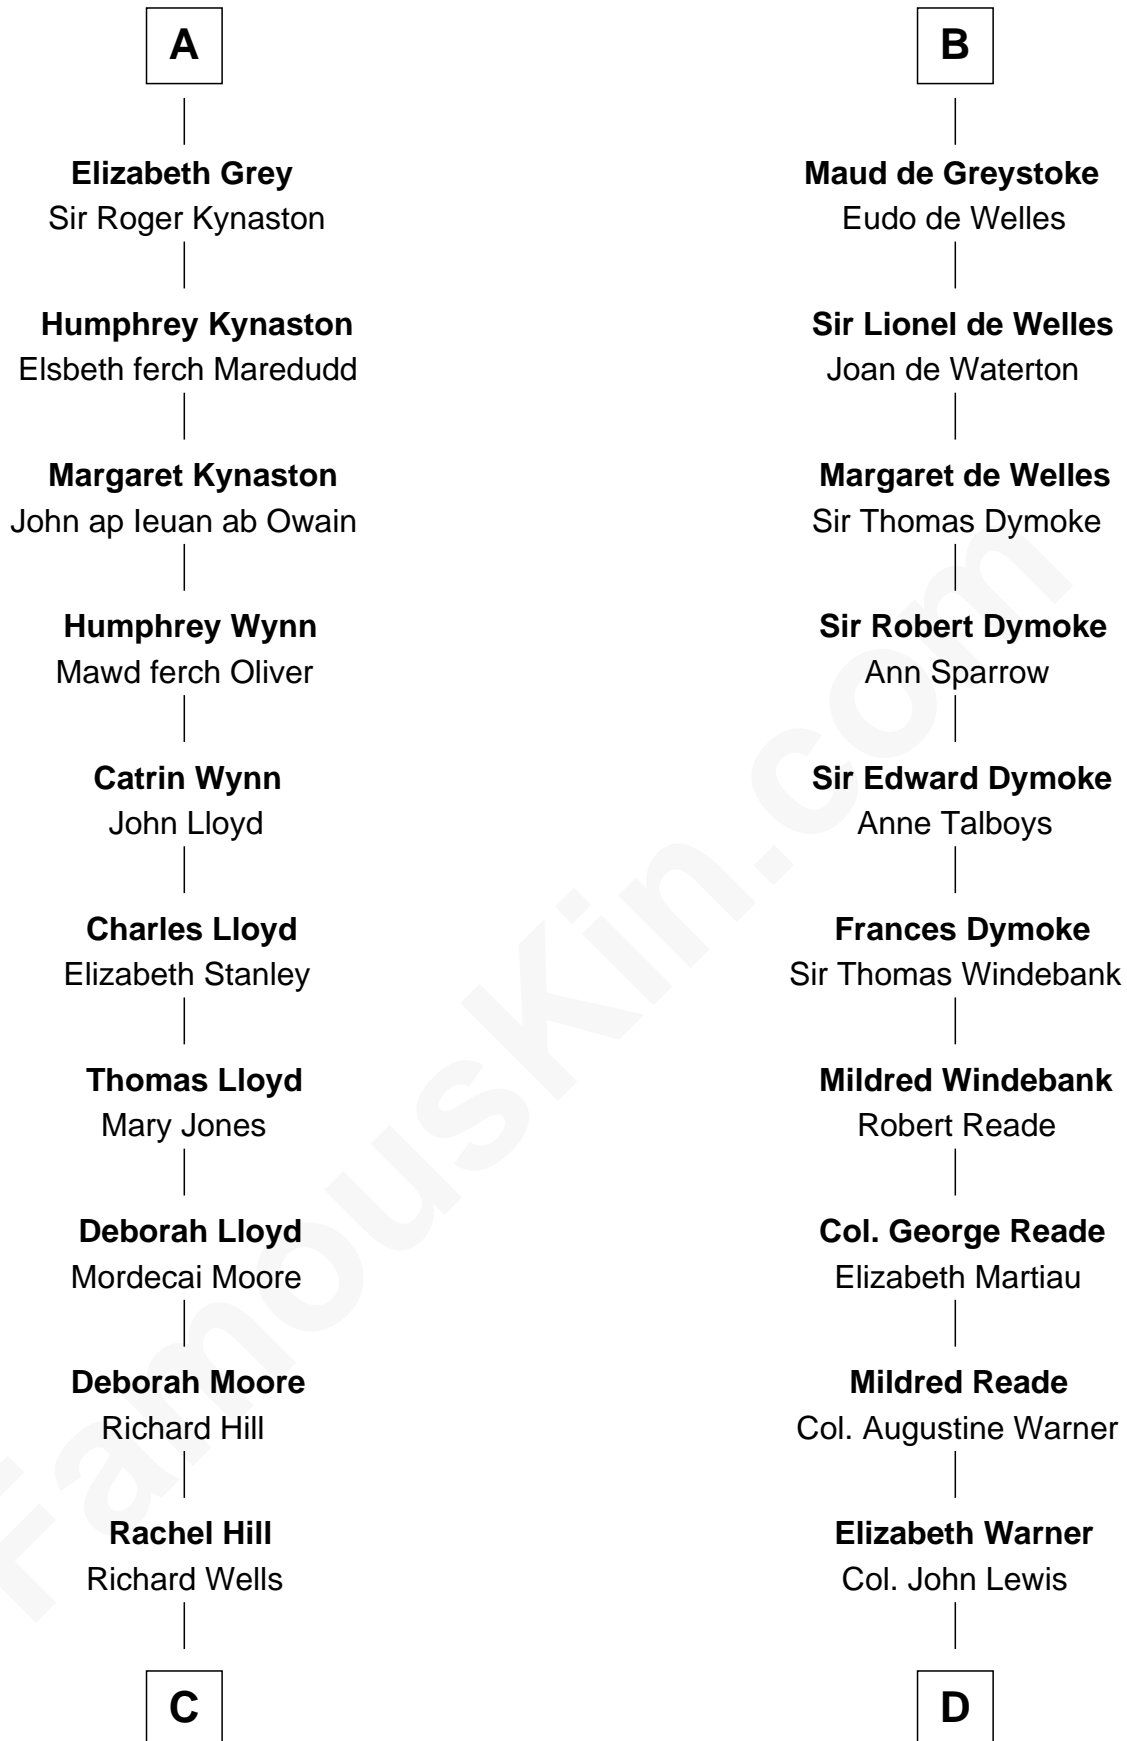

FamousKin.com

Relationship Chart of Orson Welles

Radio, Stage, and Movie Actor

19th cousin 2 times removed of

Meriwether Lewis

Lewis and Clark Expedition

C

William Hill Wells
Elizabeth Dagworthy

Meriwether Lewis
Lewis and Clark Expedition