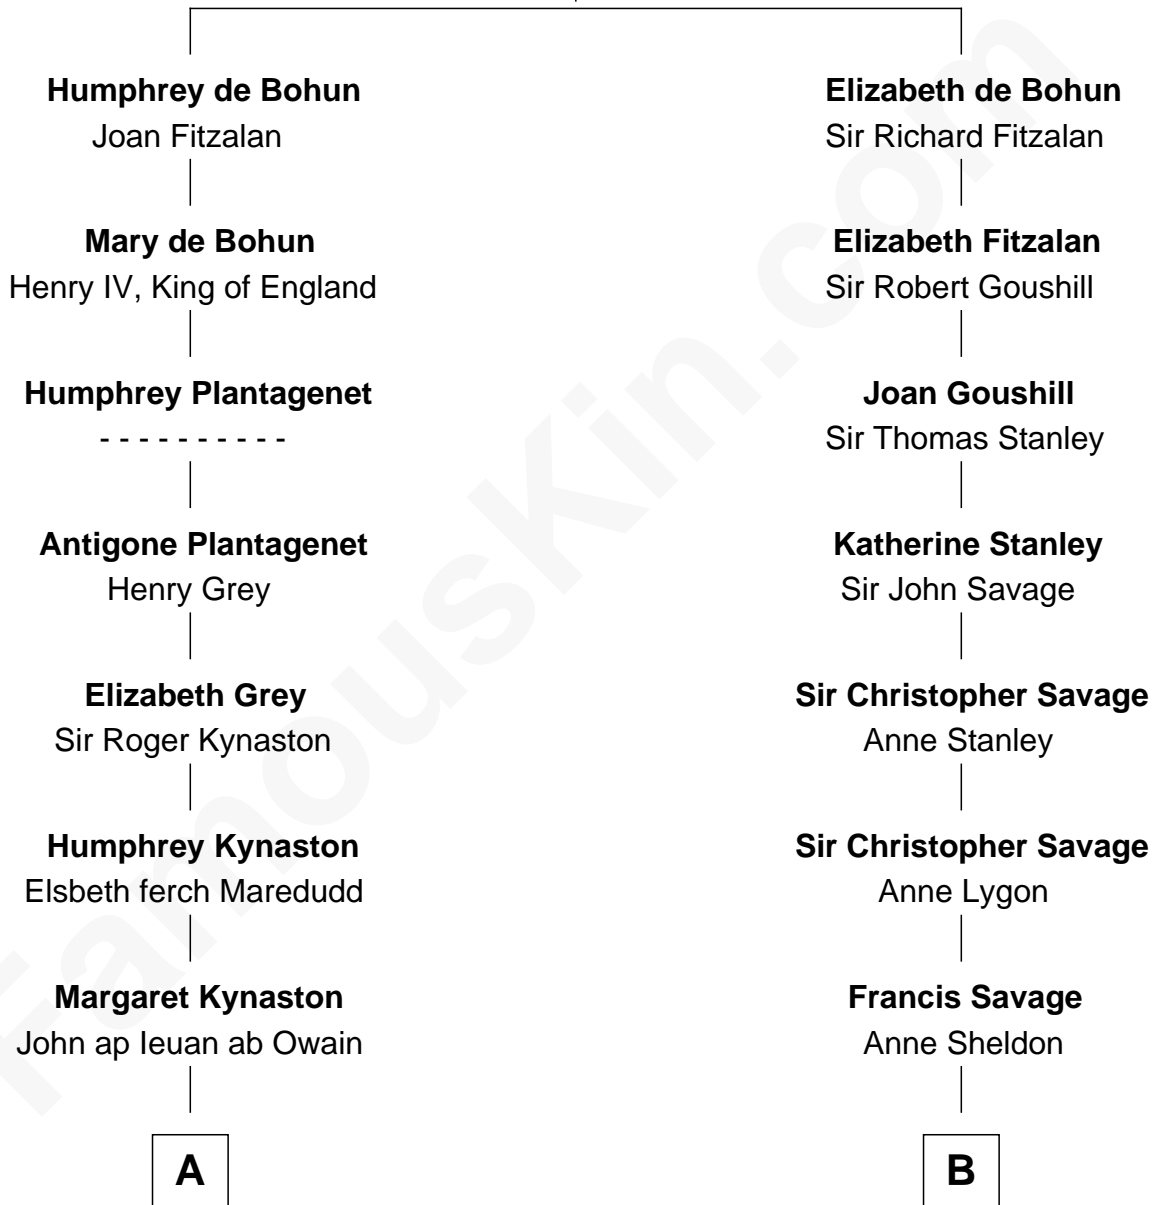

FamousKin.com

Relationship Chart of

Orson Welles

Radio, Stage, and Movie Actor

14th cousin 4 times removed of

Meriwether Lewis

Lewis and Clark Expedition

Sir William de Bohun
Elizabeth de Badlesmere