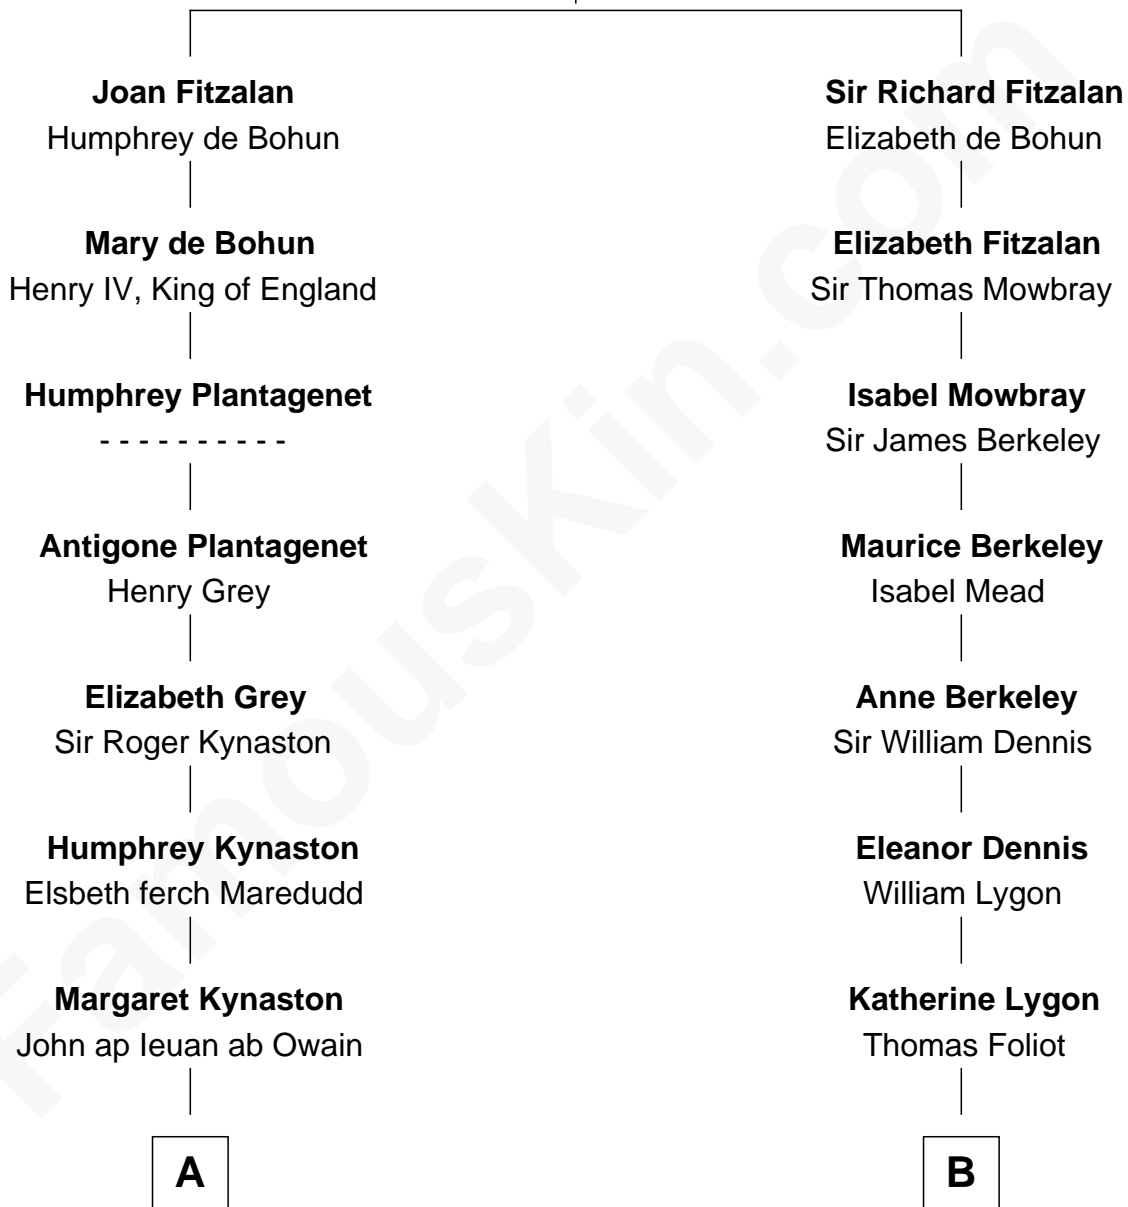

FamousKin.com Relationship Chart of

Orson Welles

Radio, Stage, and Movie Actor

18th cousin 1 time removed of

Sarah Ferguson

Duchess of York

Richard Fitzalan
Eleanor Plantagenet

Sarah Ferguson photo by [Norbert Aepli](#) ([CC BY 3.0](#))