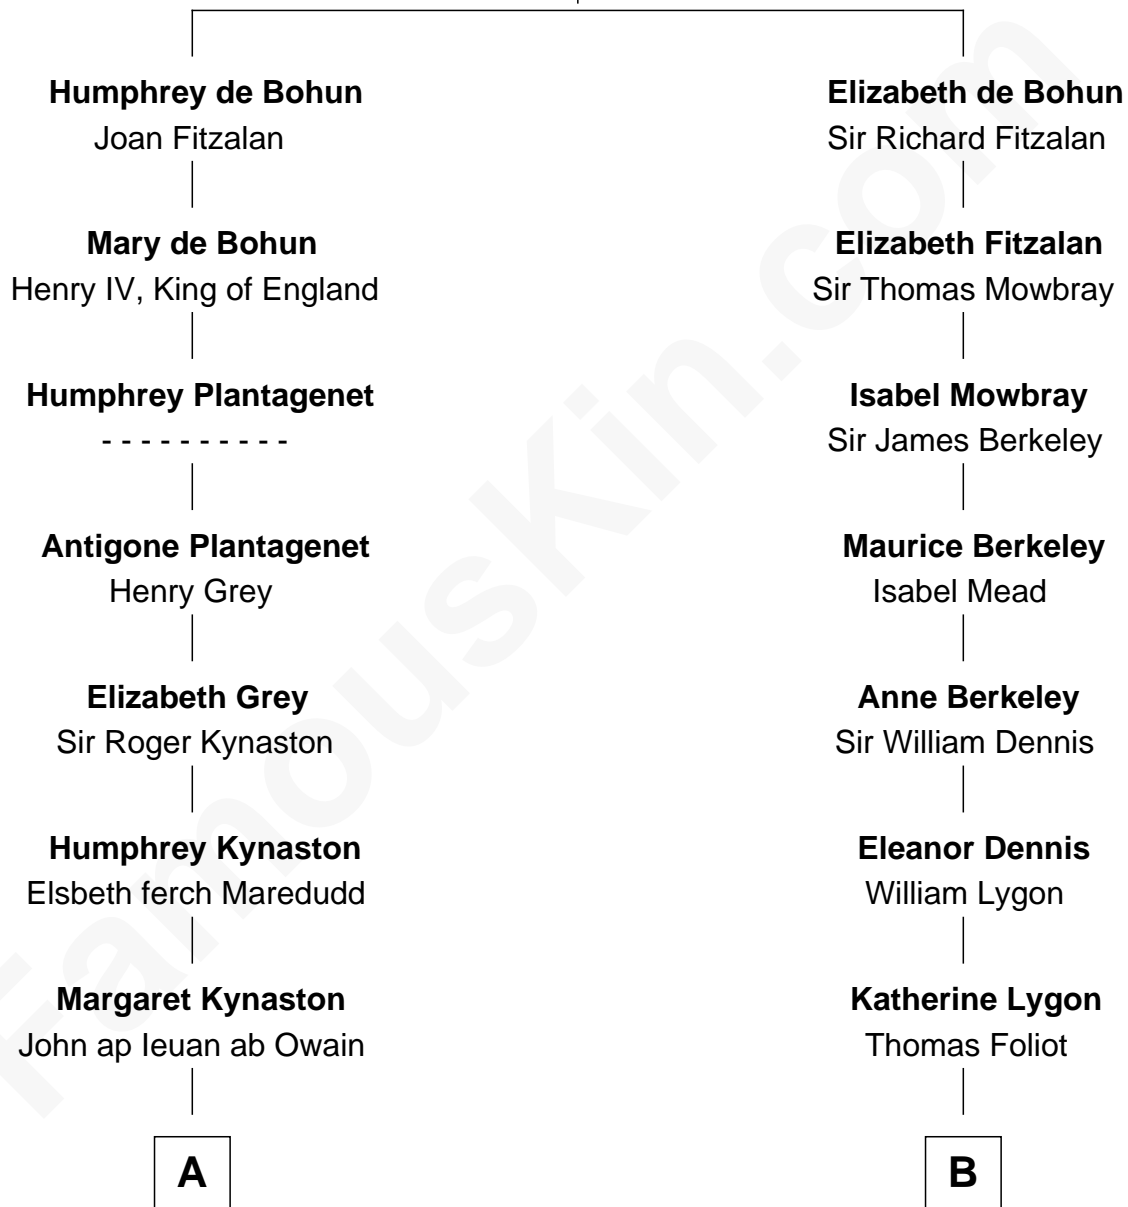

FamousKin.com Relationship Chart of

Orson Welles

Radio, Stage, and Movie Actor

18th cousin 1 time removed of

Sarah Ferguson

Duchess of York

Sir William de Bohun
Elizabeth de Badlesmere

FamousKin.com