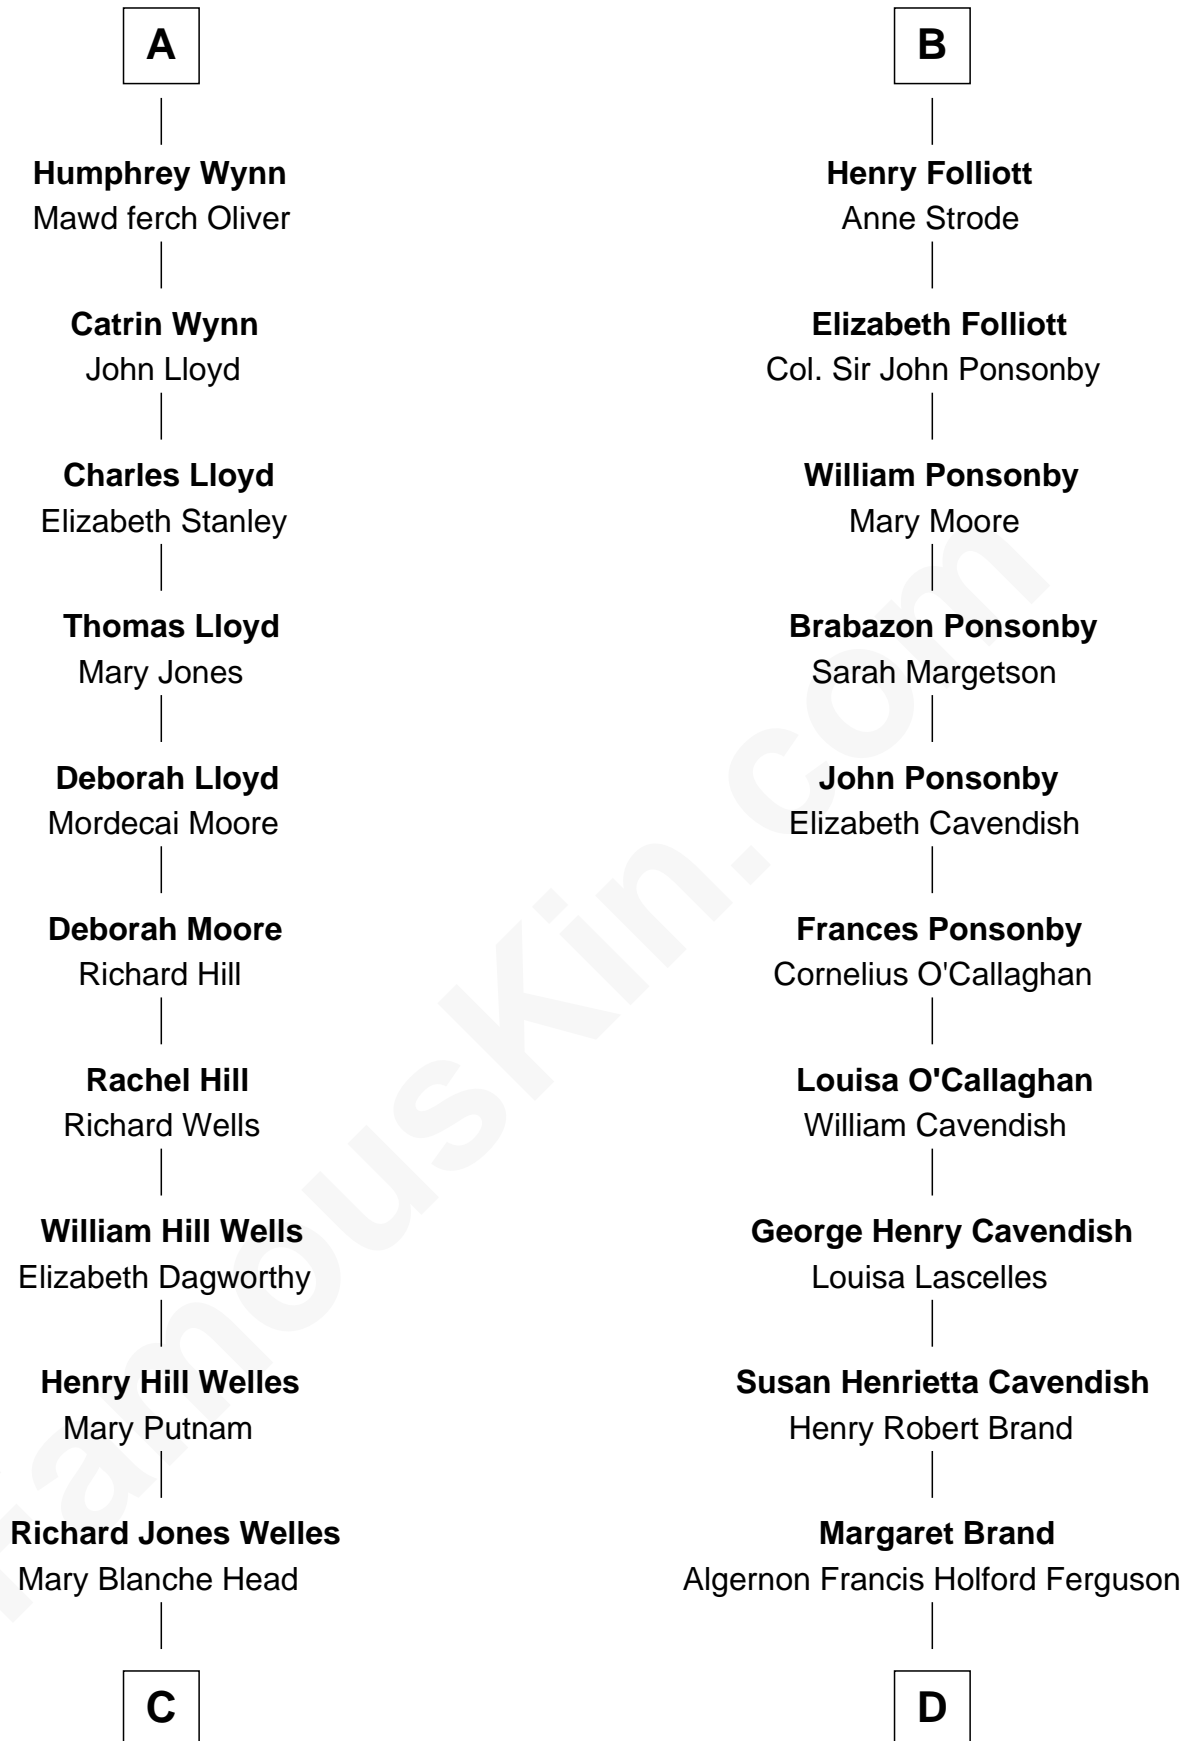

FamousKin.com Relationship Chart of

Orson Welles

Radio, Stage, and Movie Actor

18th cousin 1 time removed of

Sarah Ferguson

Duchess of York

Sir William de Bohun
Elizabeth de Badlesmere

FamousKin.com