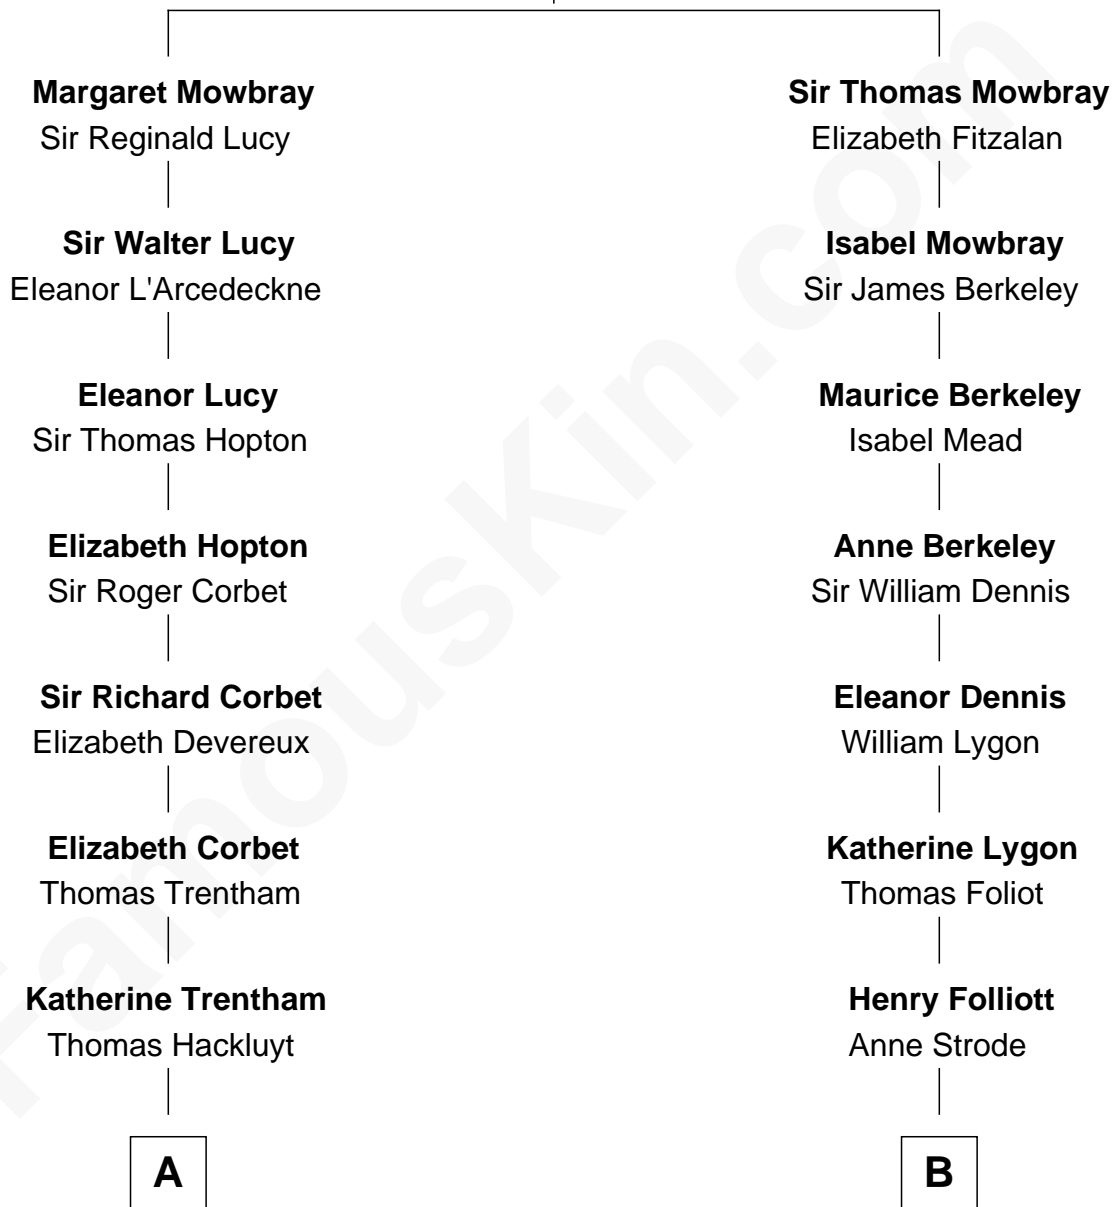

FamousKin.com Relationship Chart of

Orson Welles

Radio, Stage, and Movie Actor

18th cousin of

Sarah Ferguson

Duchess of York

John de Mowbray
Elizabeth de Segrave

FamousKin.com