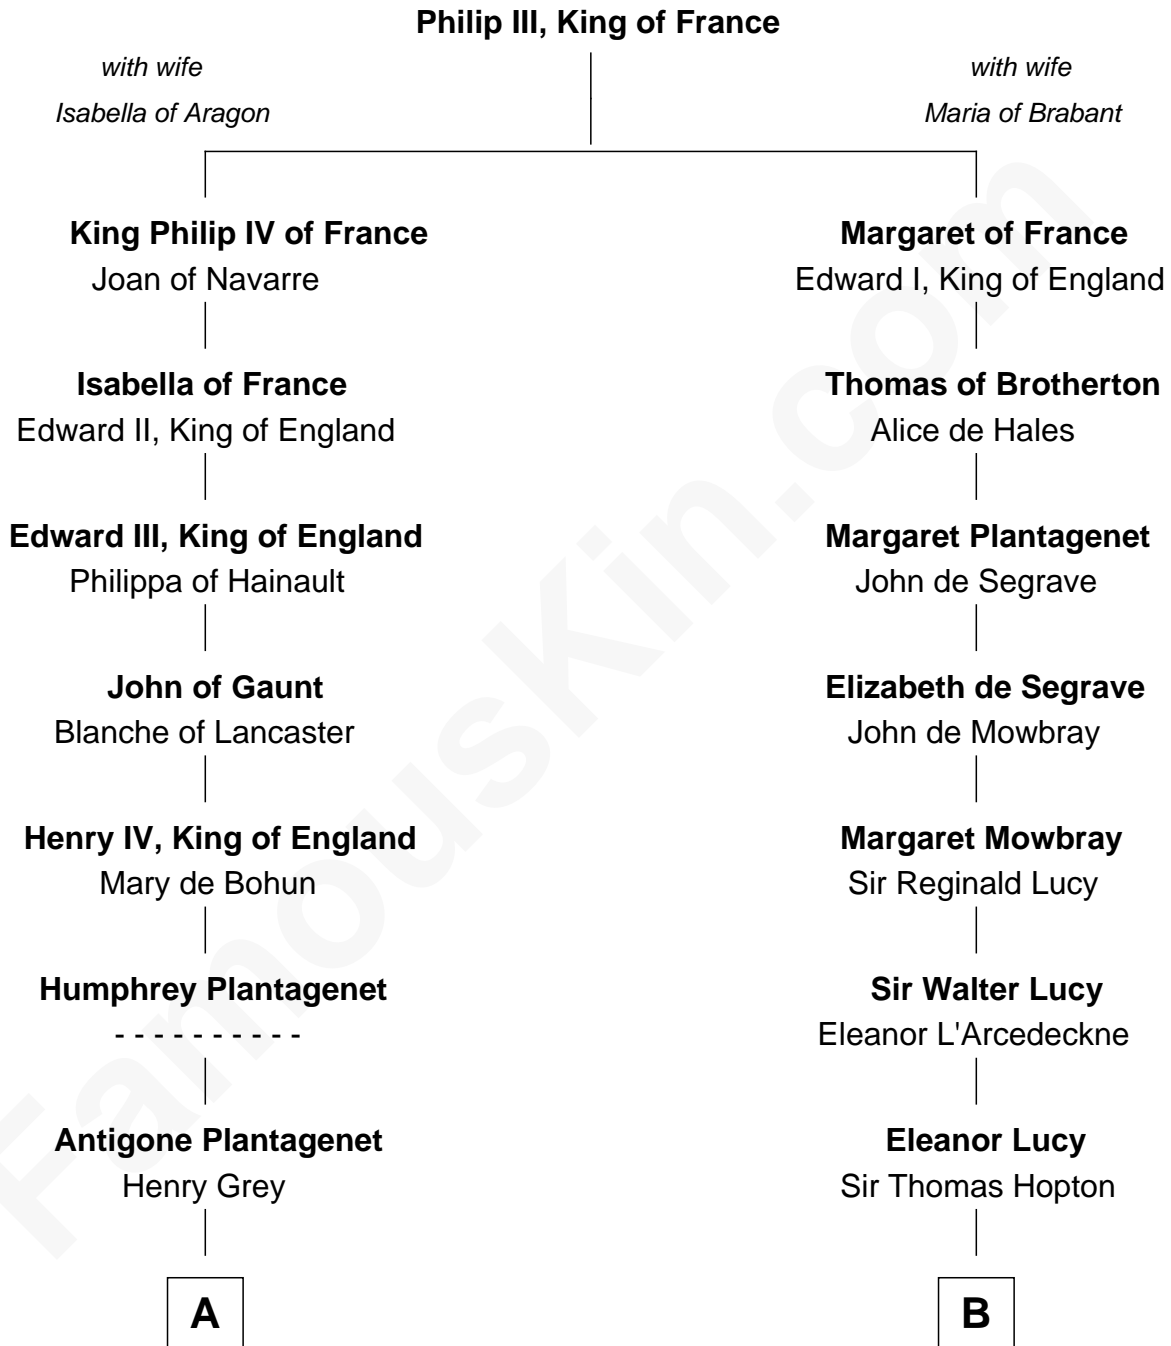

FamousKin.com Relationship Chart of

Orson Welles

Radio, Stage, and Movie Actor

21st cousin of

Joan Fontaine

Movie Actress

C

William Hill Wells
Elizabeth Dagworthy