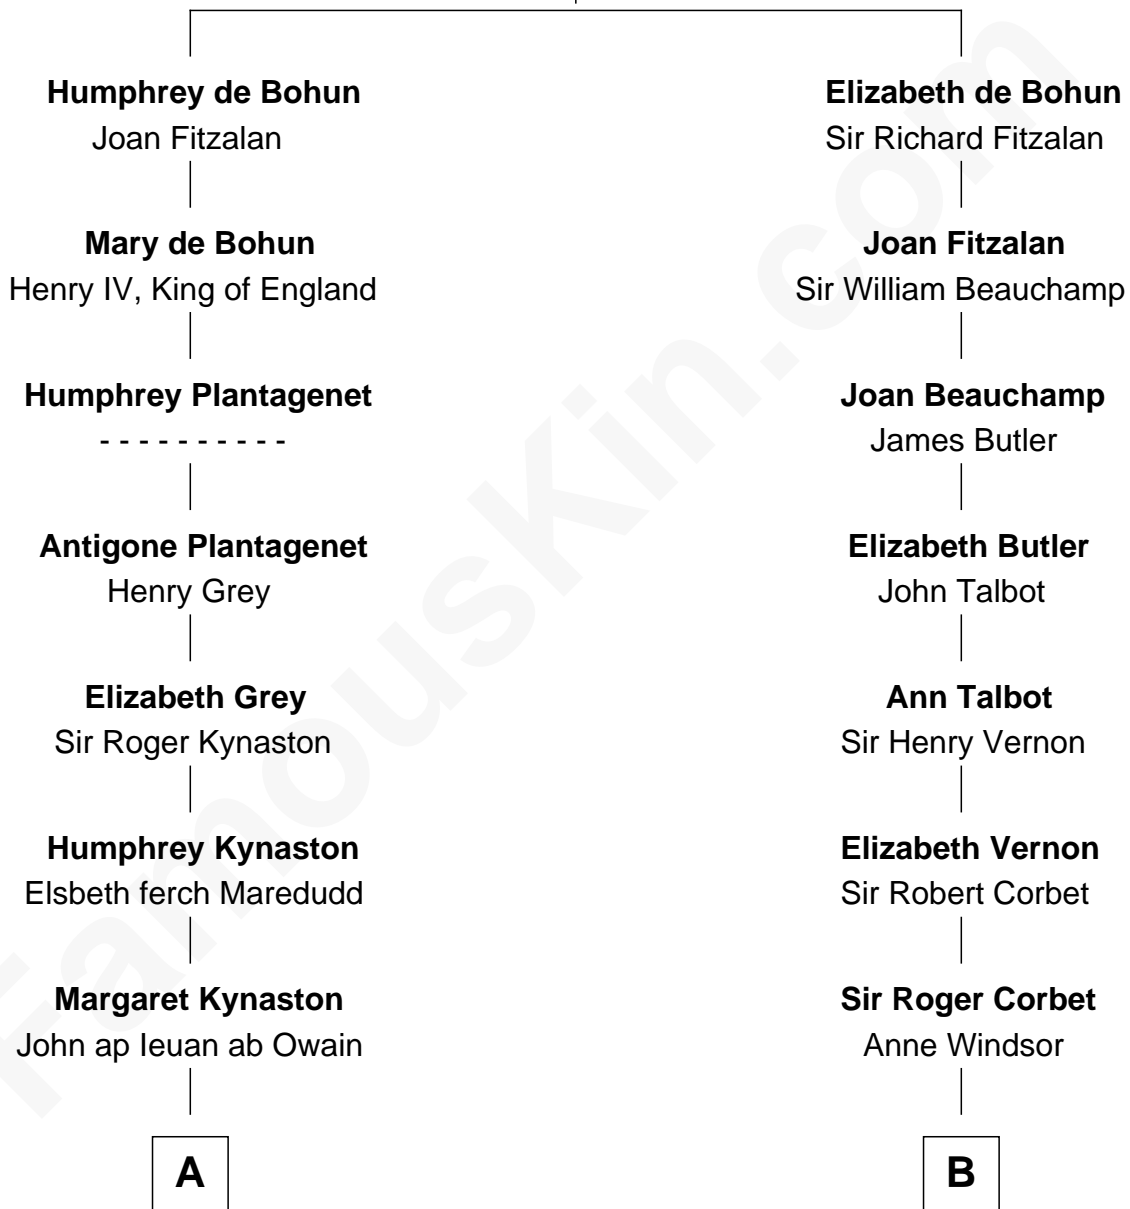

FamousKin.com Relationship Chart of

Orson Welles

Radio, Stage, and Movie Actor

17th cousin 1 time removed of

Joan Fontaine

Movie Actress

Sir William de Bohun
Elizabeth de Badlesmere

C