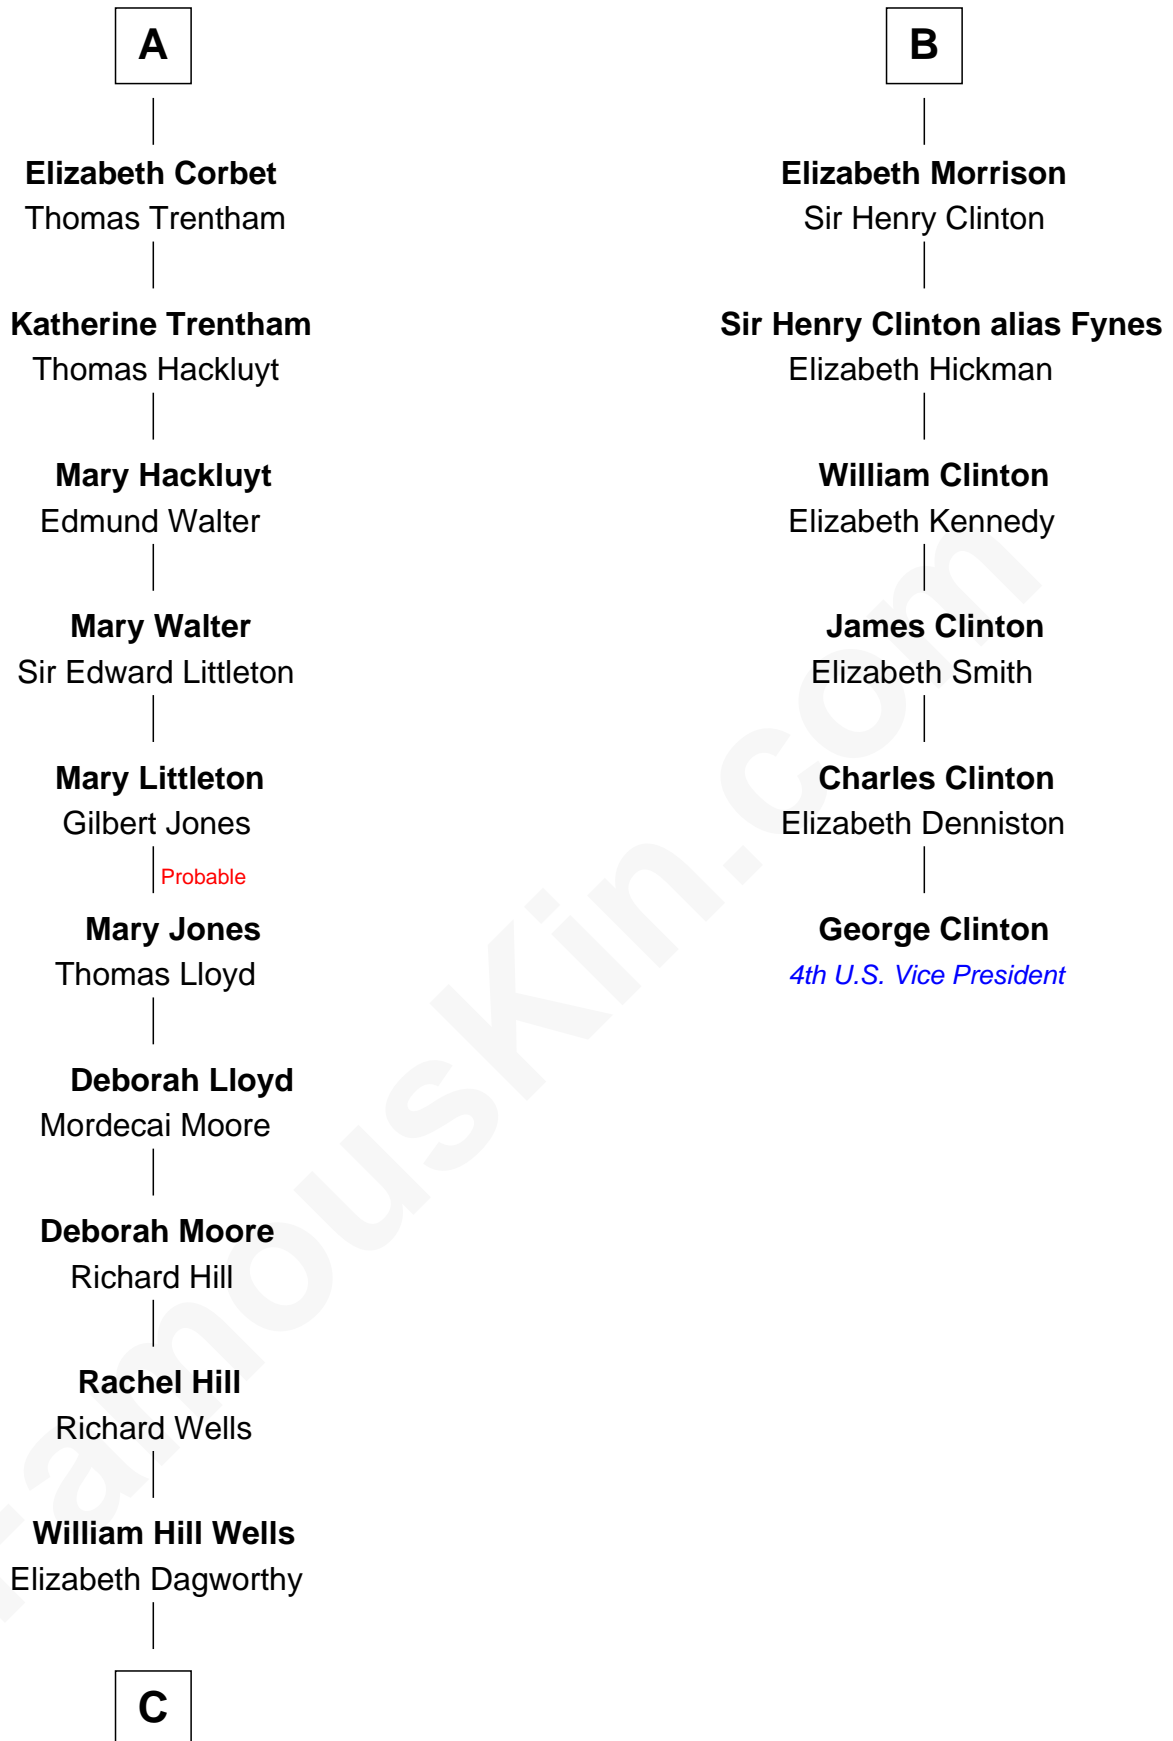

FamousKin.com

Relationship Chart of

Orson Welles

Radio, Stage, and Movie Actor

12th cousin 8 times removed of

George Clinton

4th U.S. Vice President

C