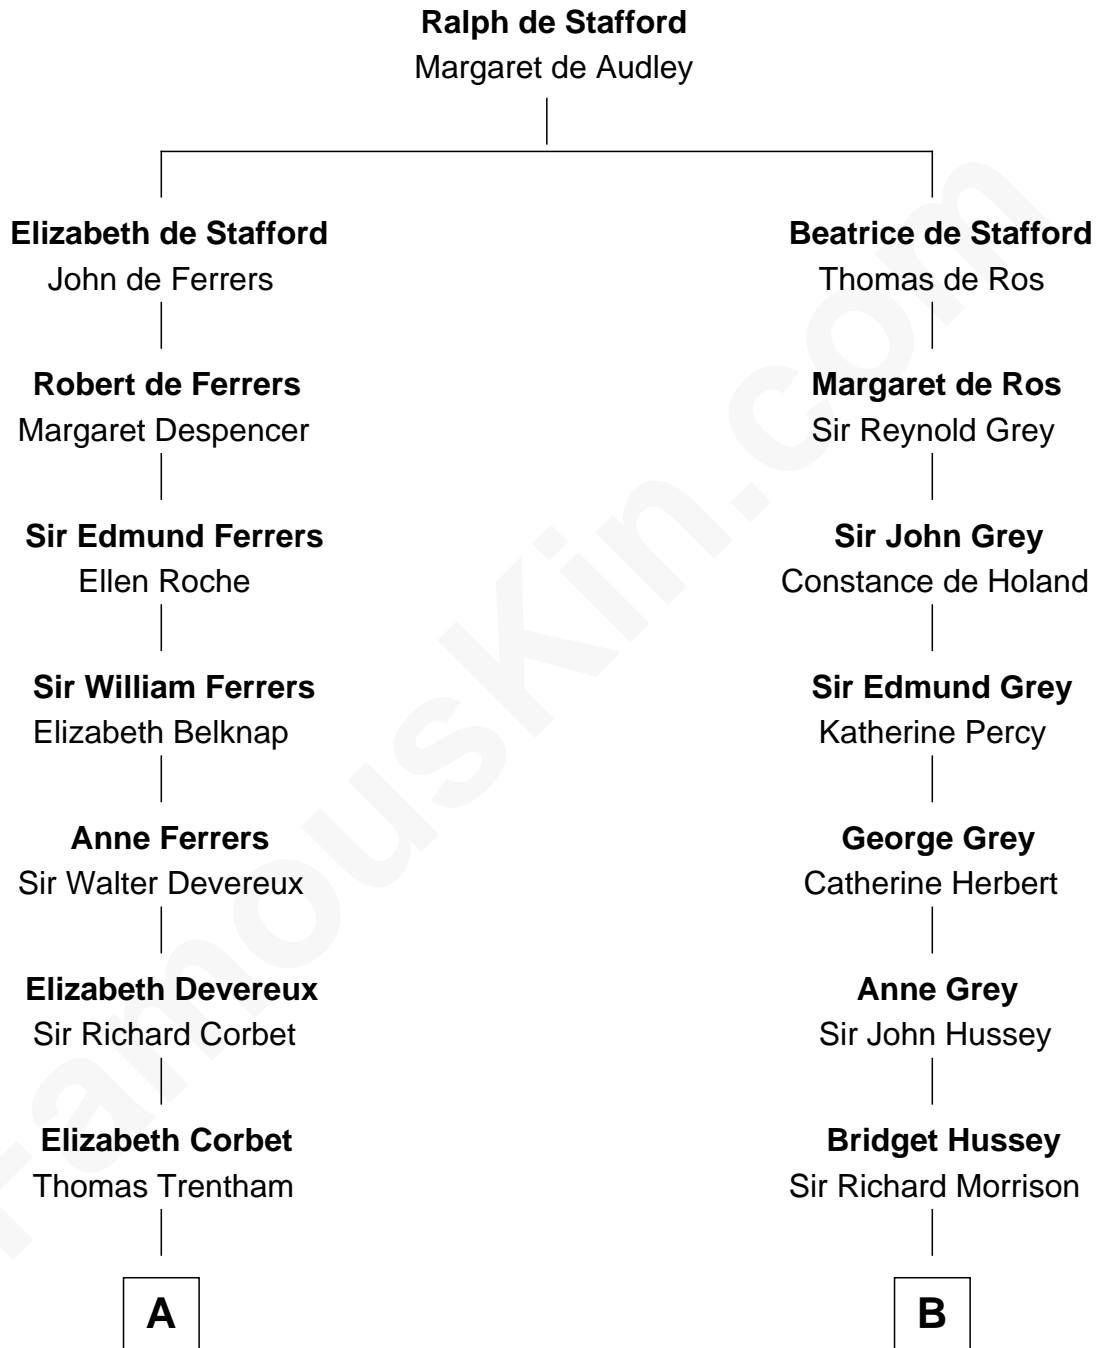

FamousKin.com Relationship Chart of

Orson Welles

Radio, Stage, and Movie Actor

12th cousin 7 times removed of

George Clinton

4th U.S. Vice President

C

Richard Jones Welles