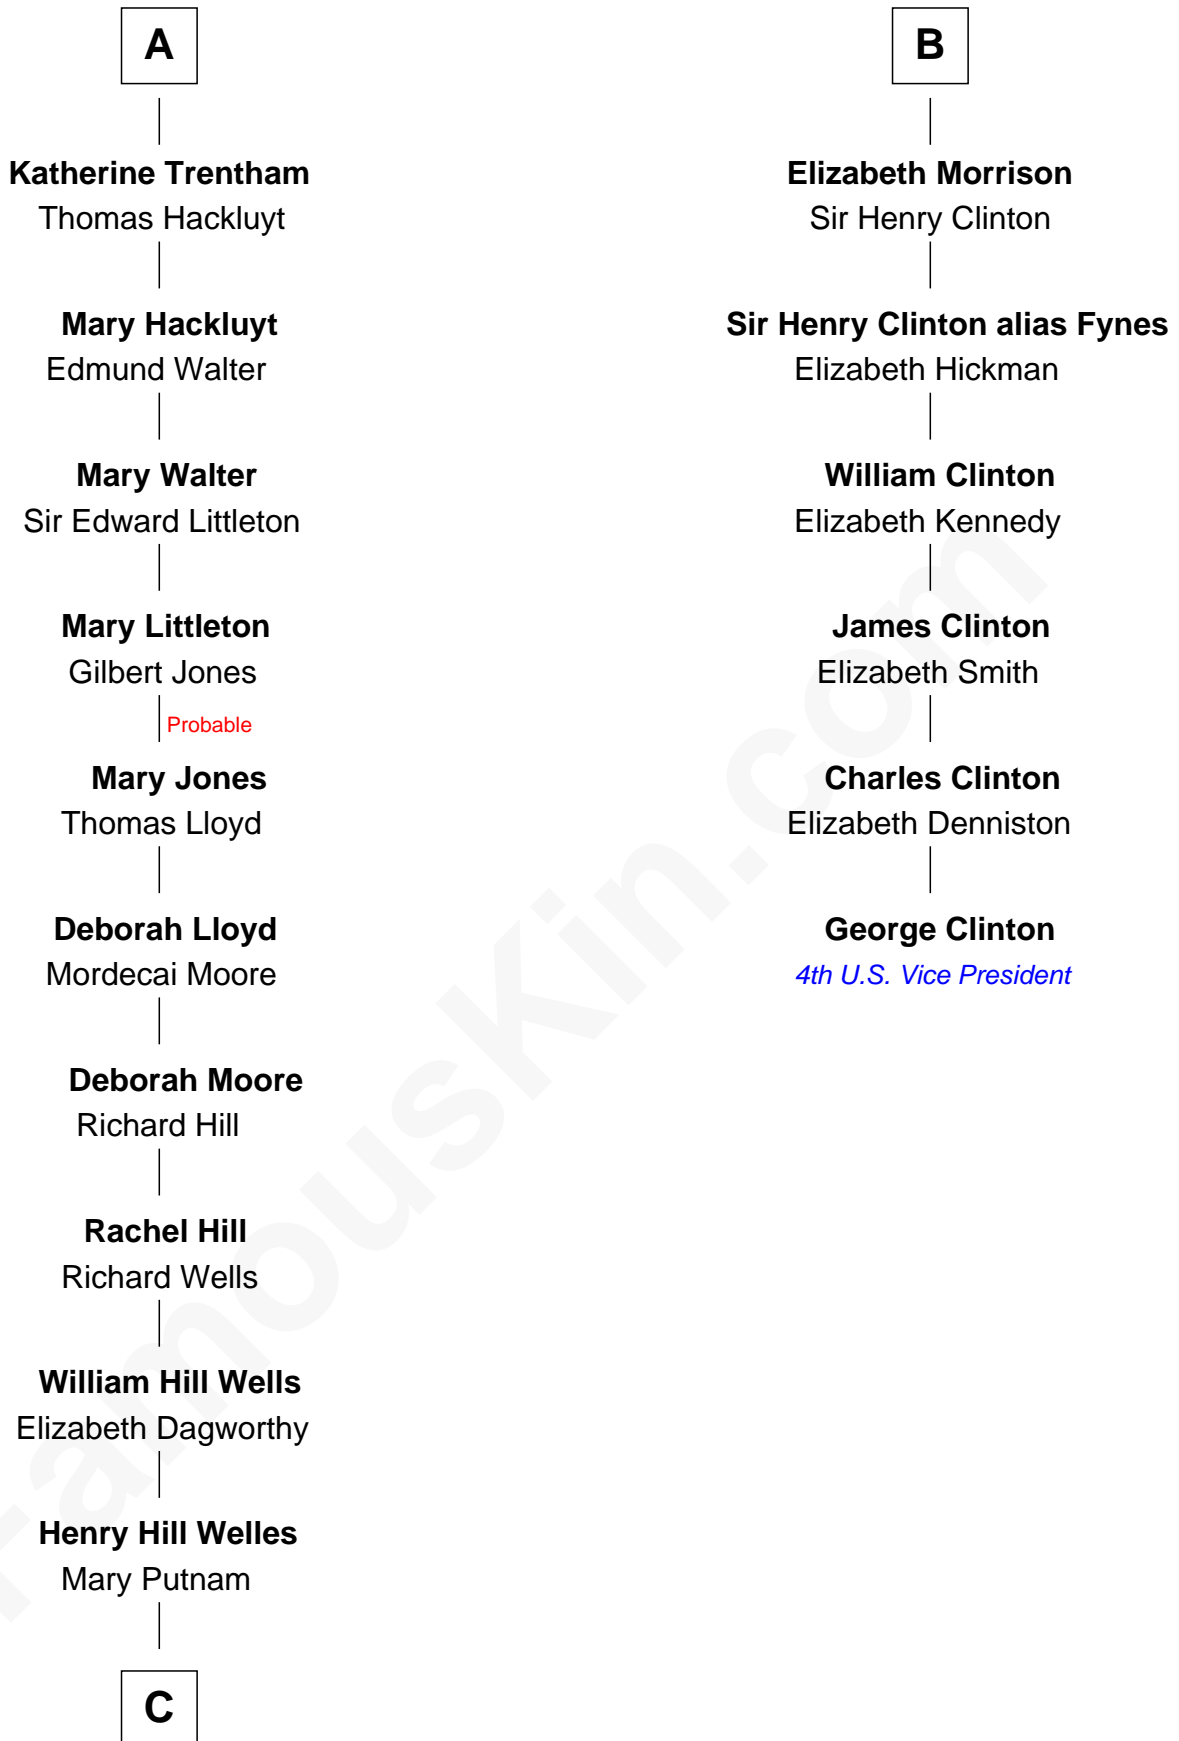

FamousKin.com Relationship Chart of

Orson Welles

Radio, Stage, and Movie Actor

12th cousin 7 times removed of

George Clinton

4th U.S. Vice President

C

Richard Jones Welles