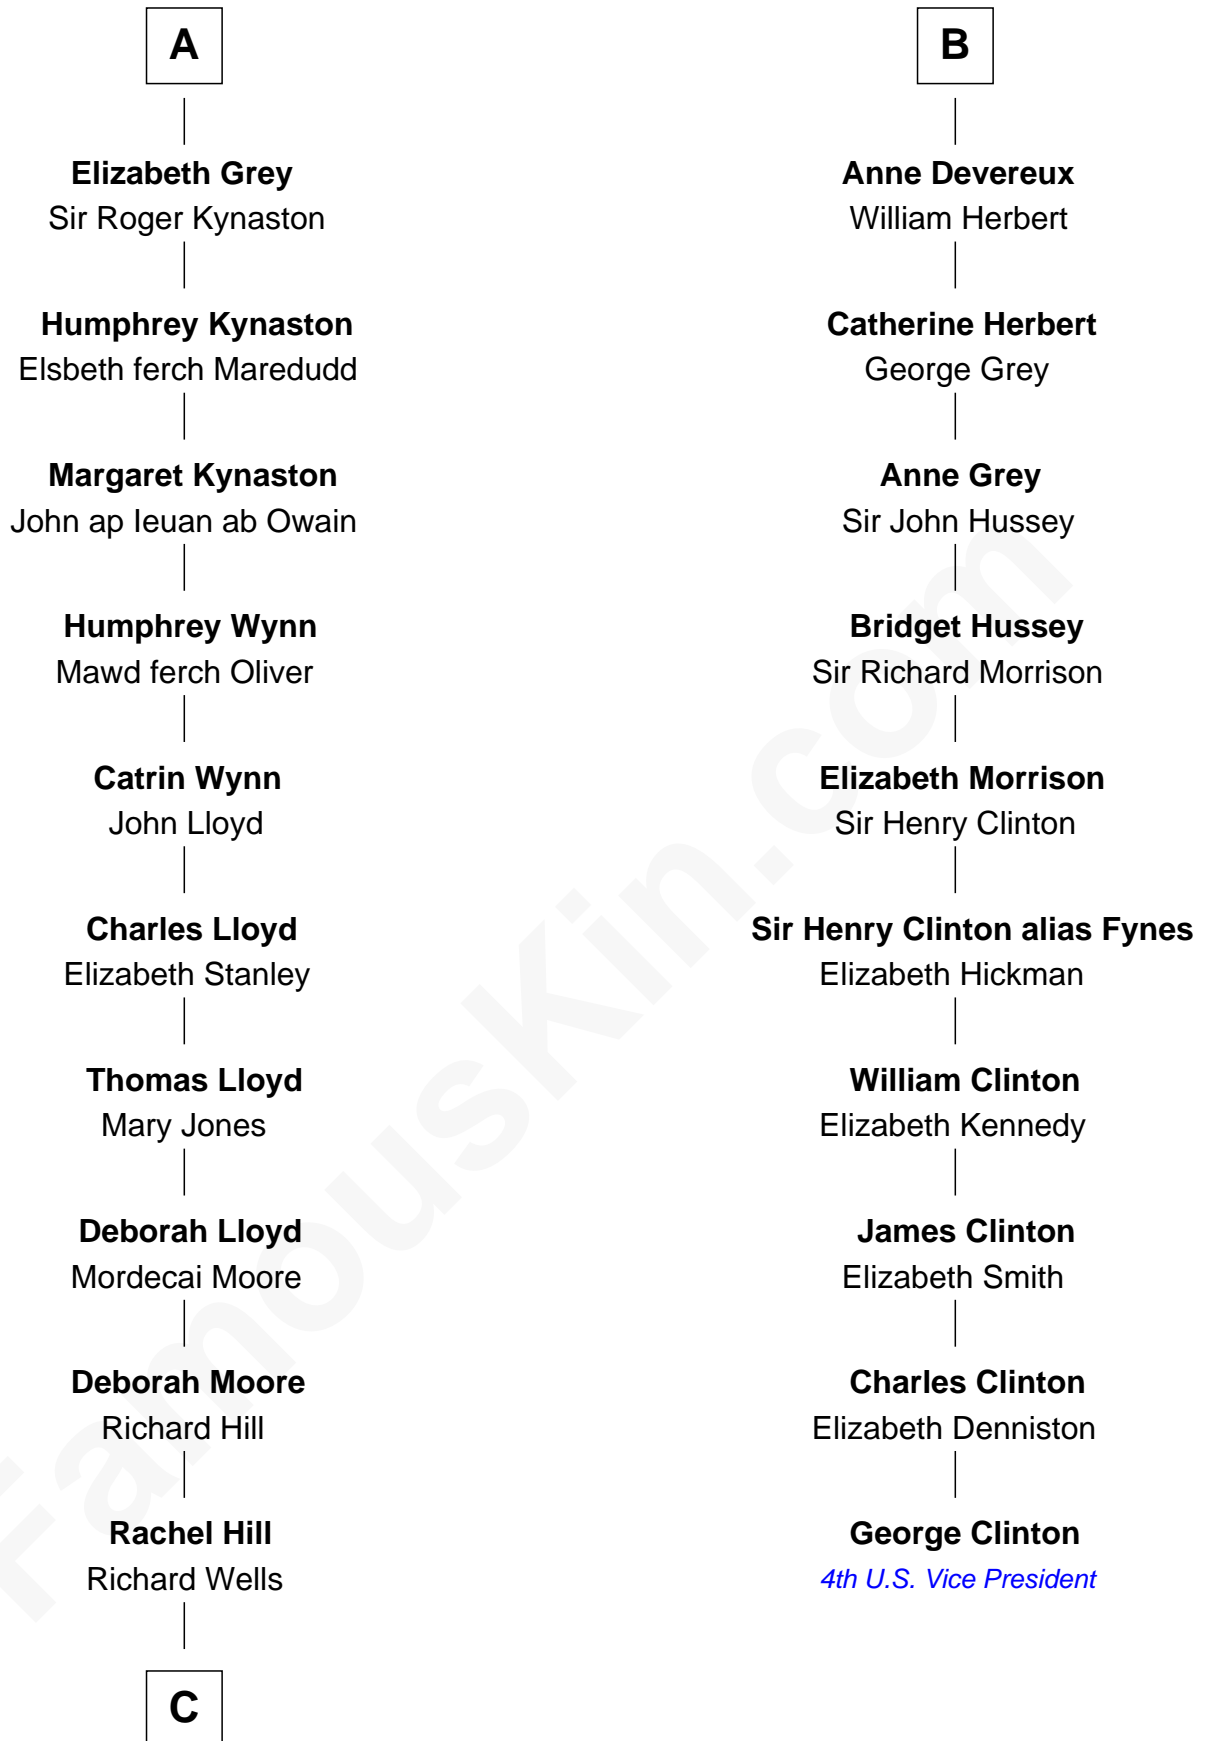

FamousKin.com Relationship Chart of

Orson Welles

Radio, Stage, and Movie Actor

16th cousin 5 times removed of

George Clinton

4th U.S. Vice President

Sir Humphrey de Bohun

Eleanor de Braiose