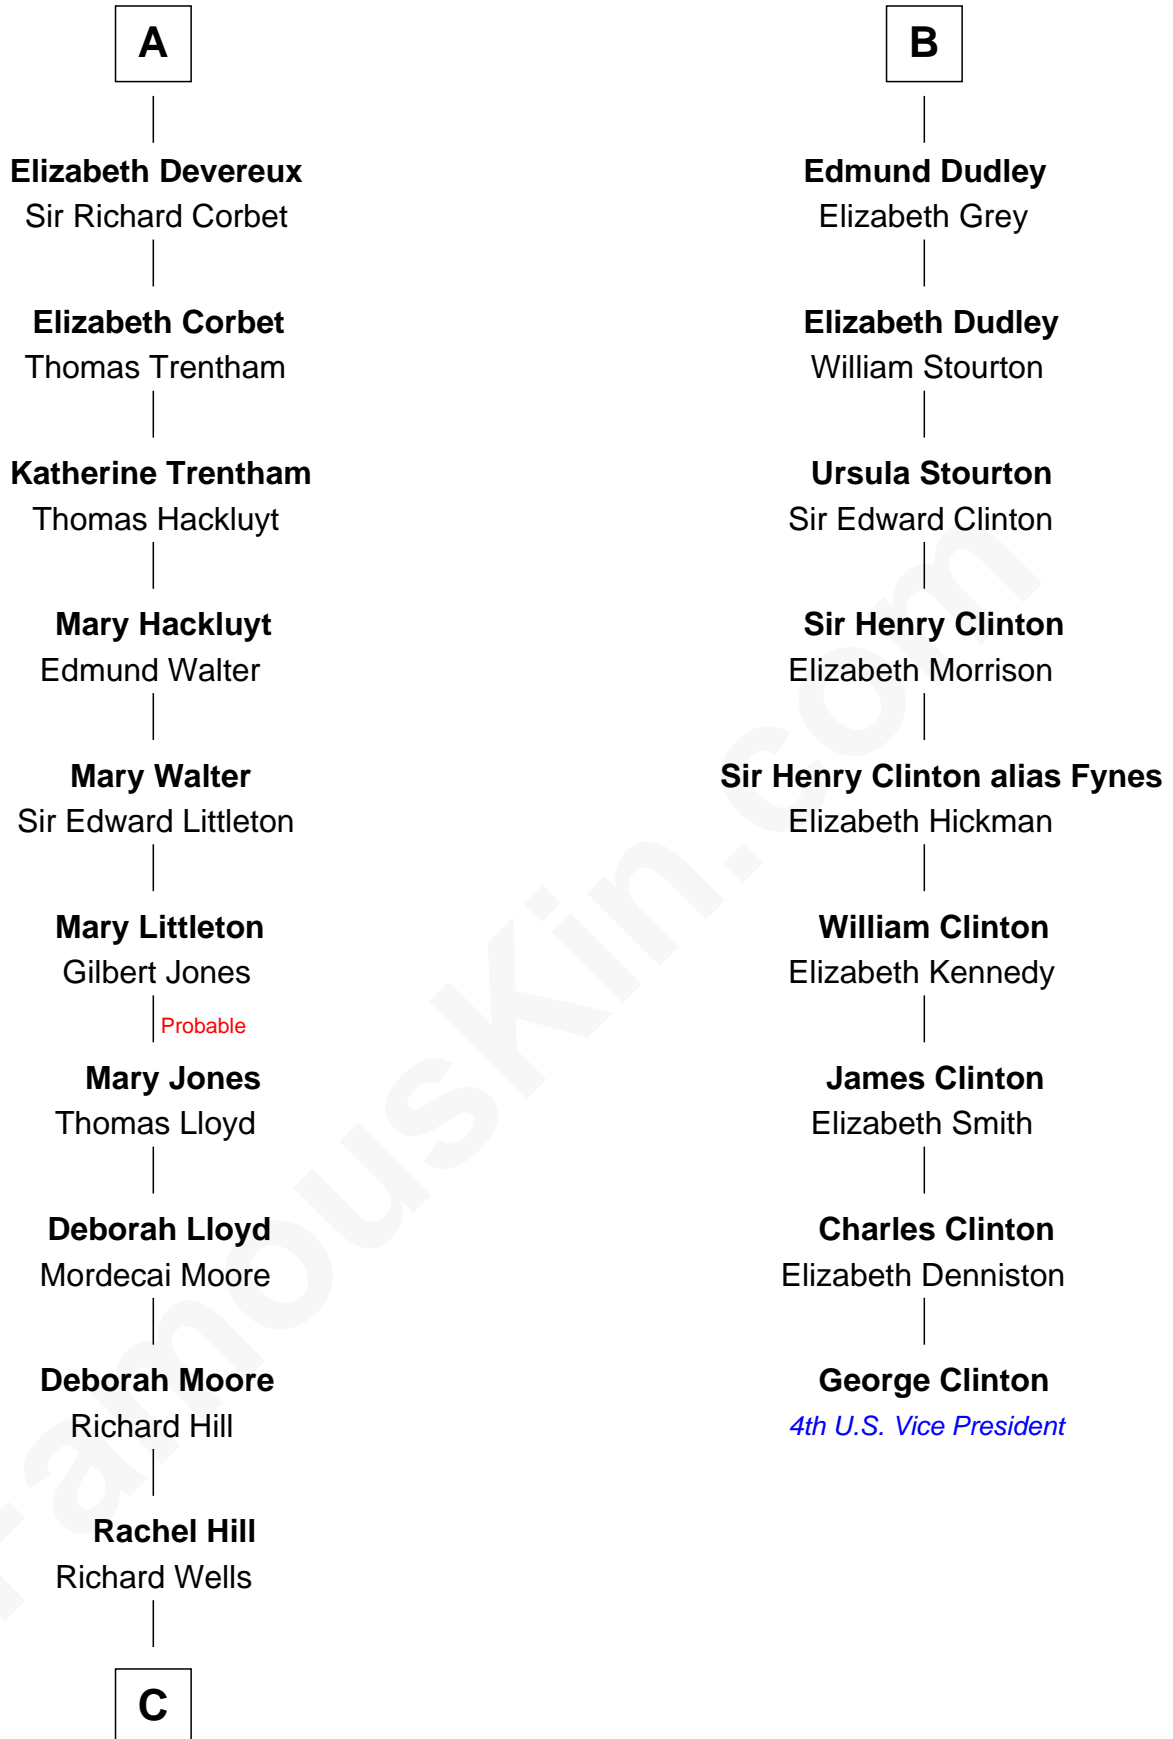

# FamousKin.com Relationship Chart of

**Orson Welles**

*Radio, Stage, and Movie Actor*

15th cousin 6 times removed of

**George Clinton**

*4th U.S. Vice President*

**Sir Hugh le Despencer**  
Isabella de Beauchamp

**C**

—  
**William Hill Wells**  
Elizabeth Dagworthy

—  
**Henry Hill Welles**  
Mary Putnam

—  
**Richard Jones Welles**  
Mary Blanche Head

—  
**Richard Head Welles**  
Beatrice Ives

—  
**Orson Welles**  
*Radio, Stage, and Movie Actor*