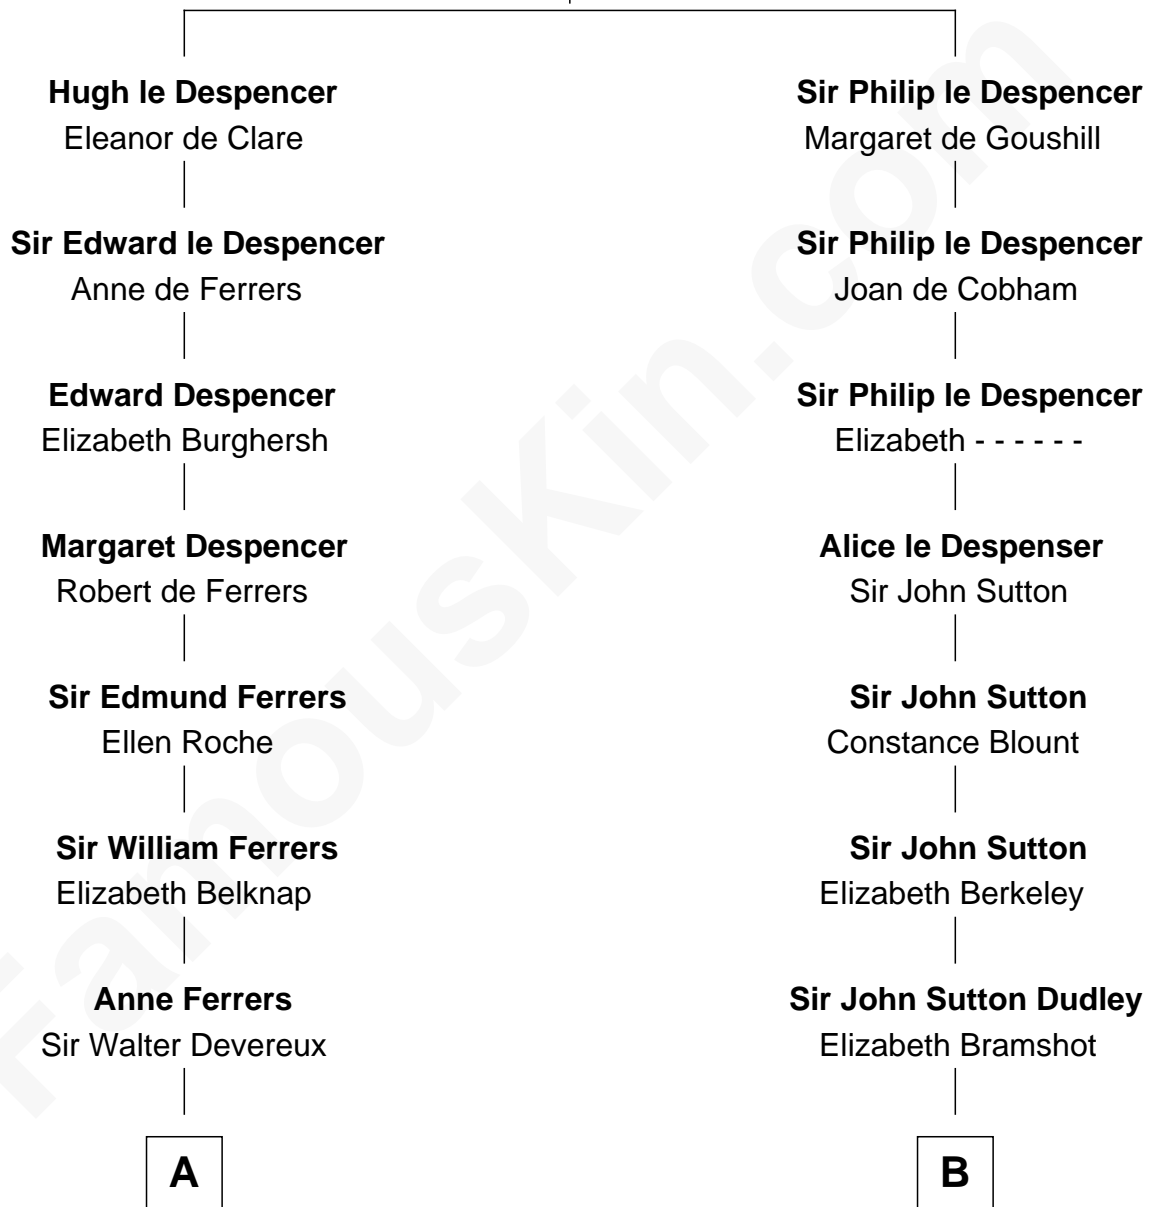

# FamousKin.com Relationship Chart of

**Orson Welles**

*Radio, Stage, and Movie Actor*

15th cousin 6 times removed of

**George Clinton**

*4th U.S. Vice President*

**Sir Hugh le Despencer**  
Isabella de Beauchamp

**C**

—  
**William Hill Wells**  
Elizabeth Dagworthy

—  
**Henry Hill Welles**  
Mary Putnam

—  
**Richard Jones Welles**  
Mary Blanche Head

—  
**Richard Head Welles**  
Beatrice Ives

—  
**Orson Welles**  
*Radio, Stage, and Movie Actor*