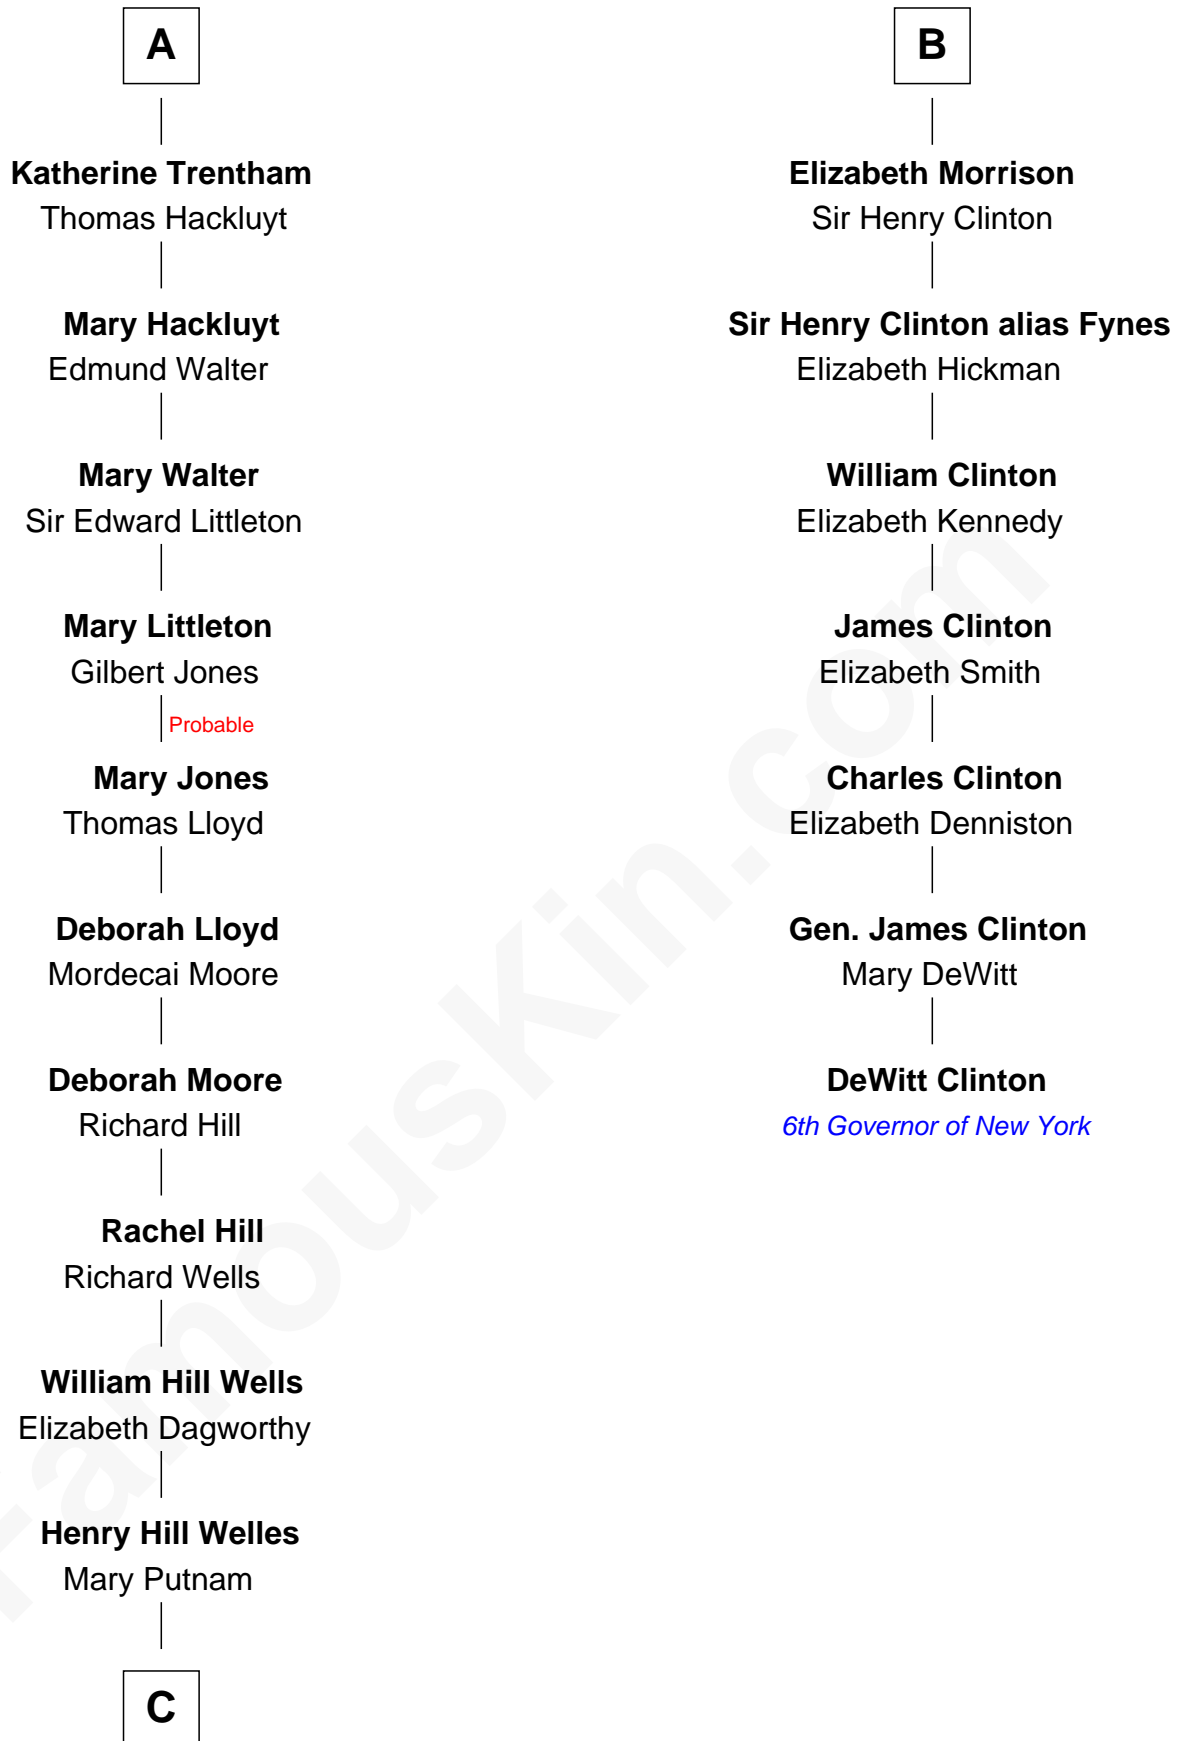

FamousKin.com Relationship Chart of

Orson Welles

Radio, Stage, and Movie Actor

13th cousin 6 times removed of

DeWitt Clinton

6th Governor of New York

Ralph de Stafford

Margaret de Audley

Thomas de Ros

Margaret de Ros

Sir Reynold Grey

Sir John Grey

Constance de Holand

Sir Edmund Grey

Katherine Percy

George Grey

Catherine Herbert

Anne Grey

Sir John Hussey

Bridget Hussey

Sir Richard Morrison

B

C

Richard Jones Welles