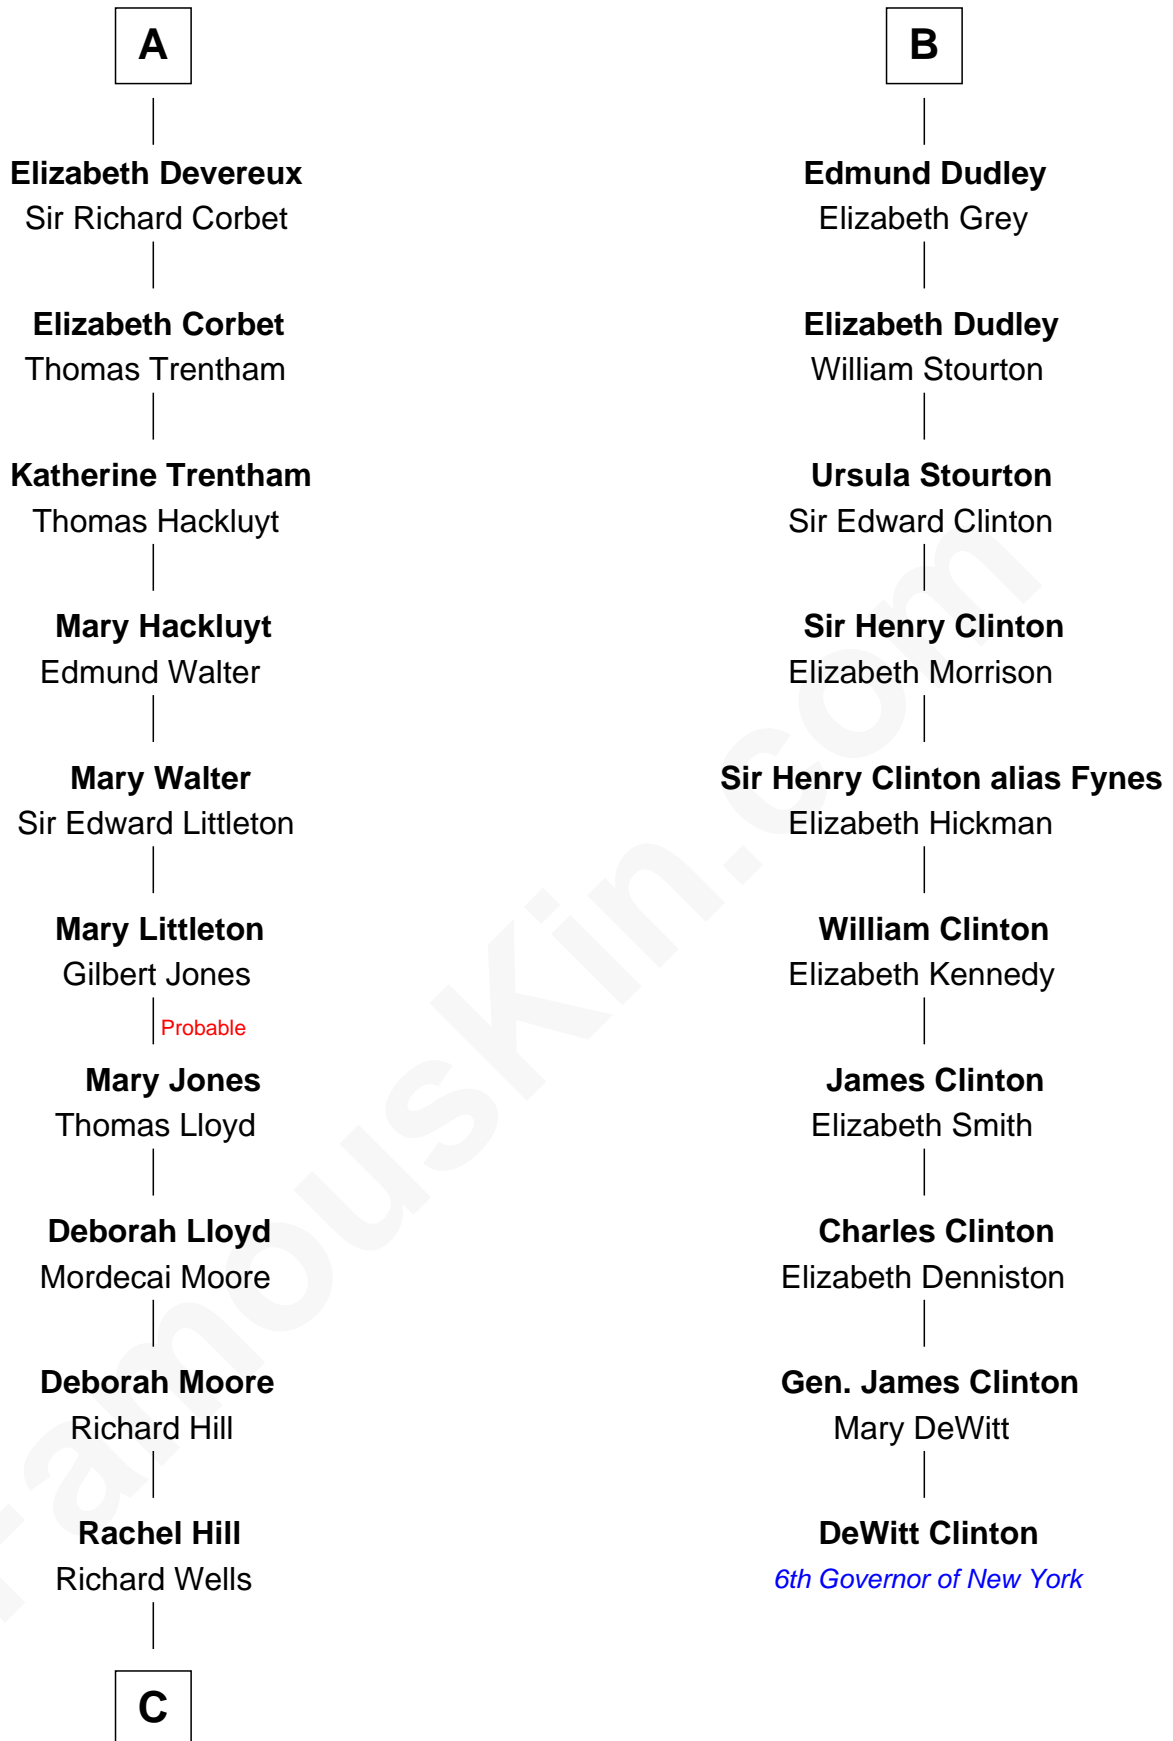

FamousKin.com Relationship Chart of

Orson Welles

Radio, Stage, and Movie Actor

16th cousin 5 times removed of

DeWitt Clinton

6th Governor of New York

Sir Hugh le Despencer

Isabella de Beauchamp