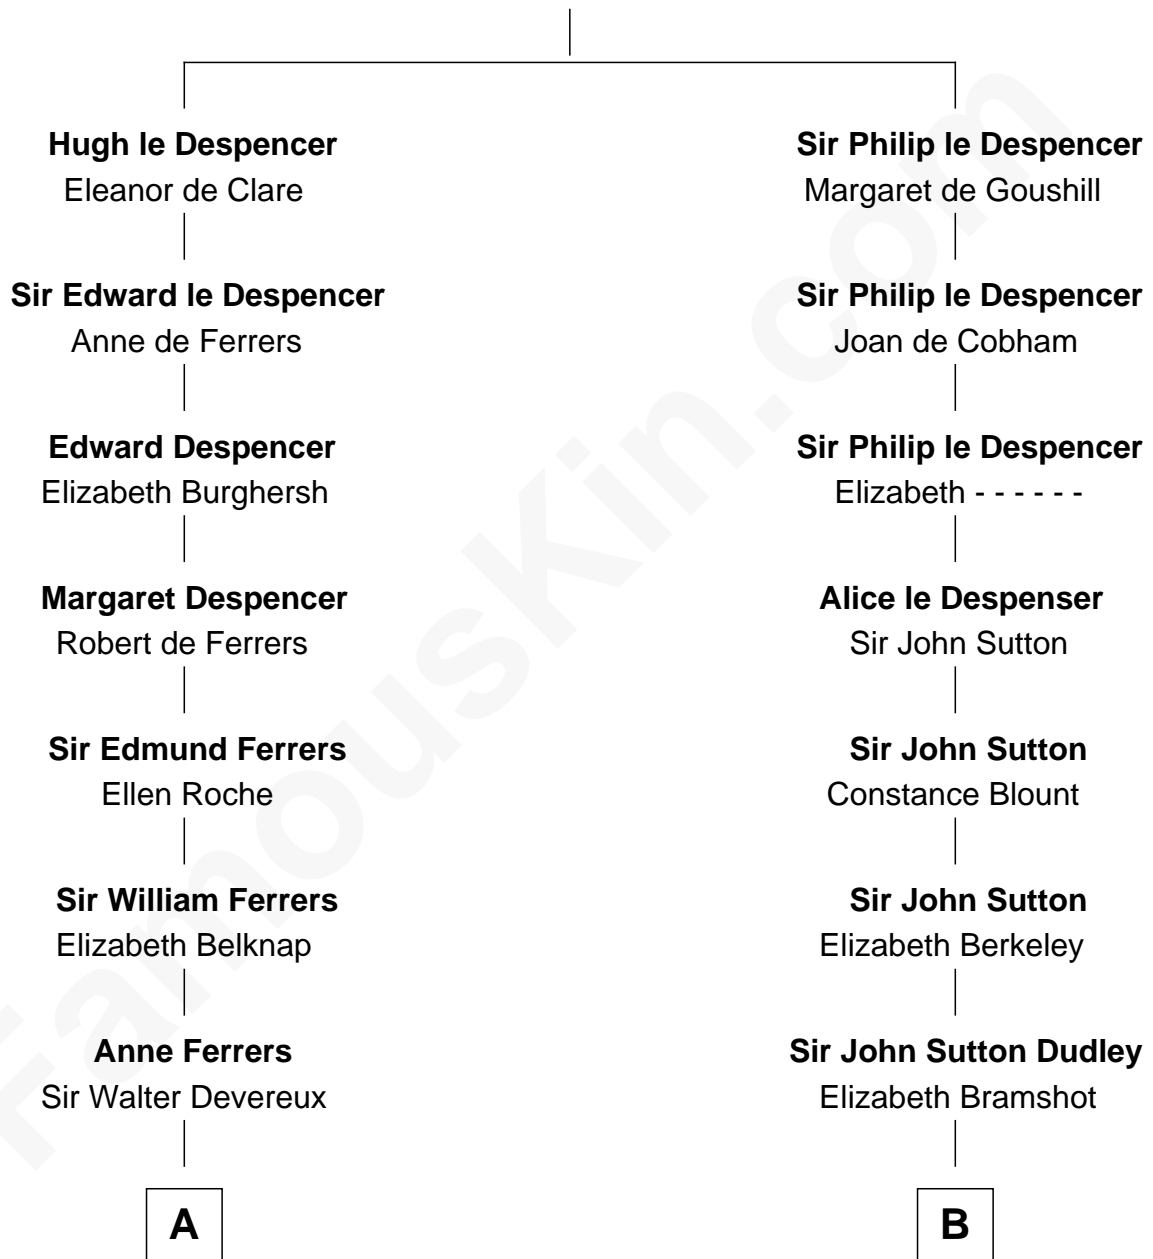

FamousKin.com Relationship Chart of

Orson Welles

Radio, Stage, and Movie Actor

16th cousin 5 times removed of

DeWitt Clinton

6th Governor of New York

Sir Hugh le Despencer

Isabella de Beauchamp

C

—
William Hill Wells
Elizabeth Dagworthy

—
Henry Hill Welles
Mary Putnam

—
Richard Jones Welles
Mary Blanche Head

—
Richard Head Welles
Beatrice Ives

—
Orson Welles
Radio, Stage, and Movie Actor

FamousKin.com