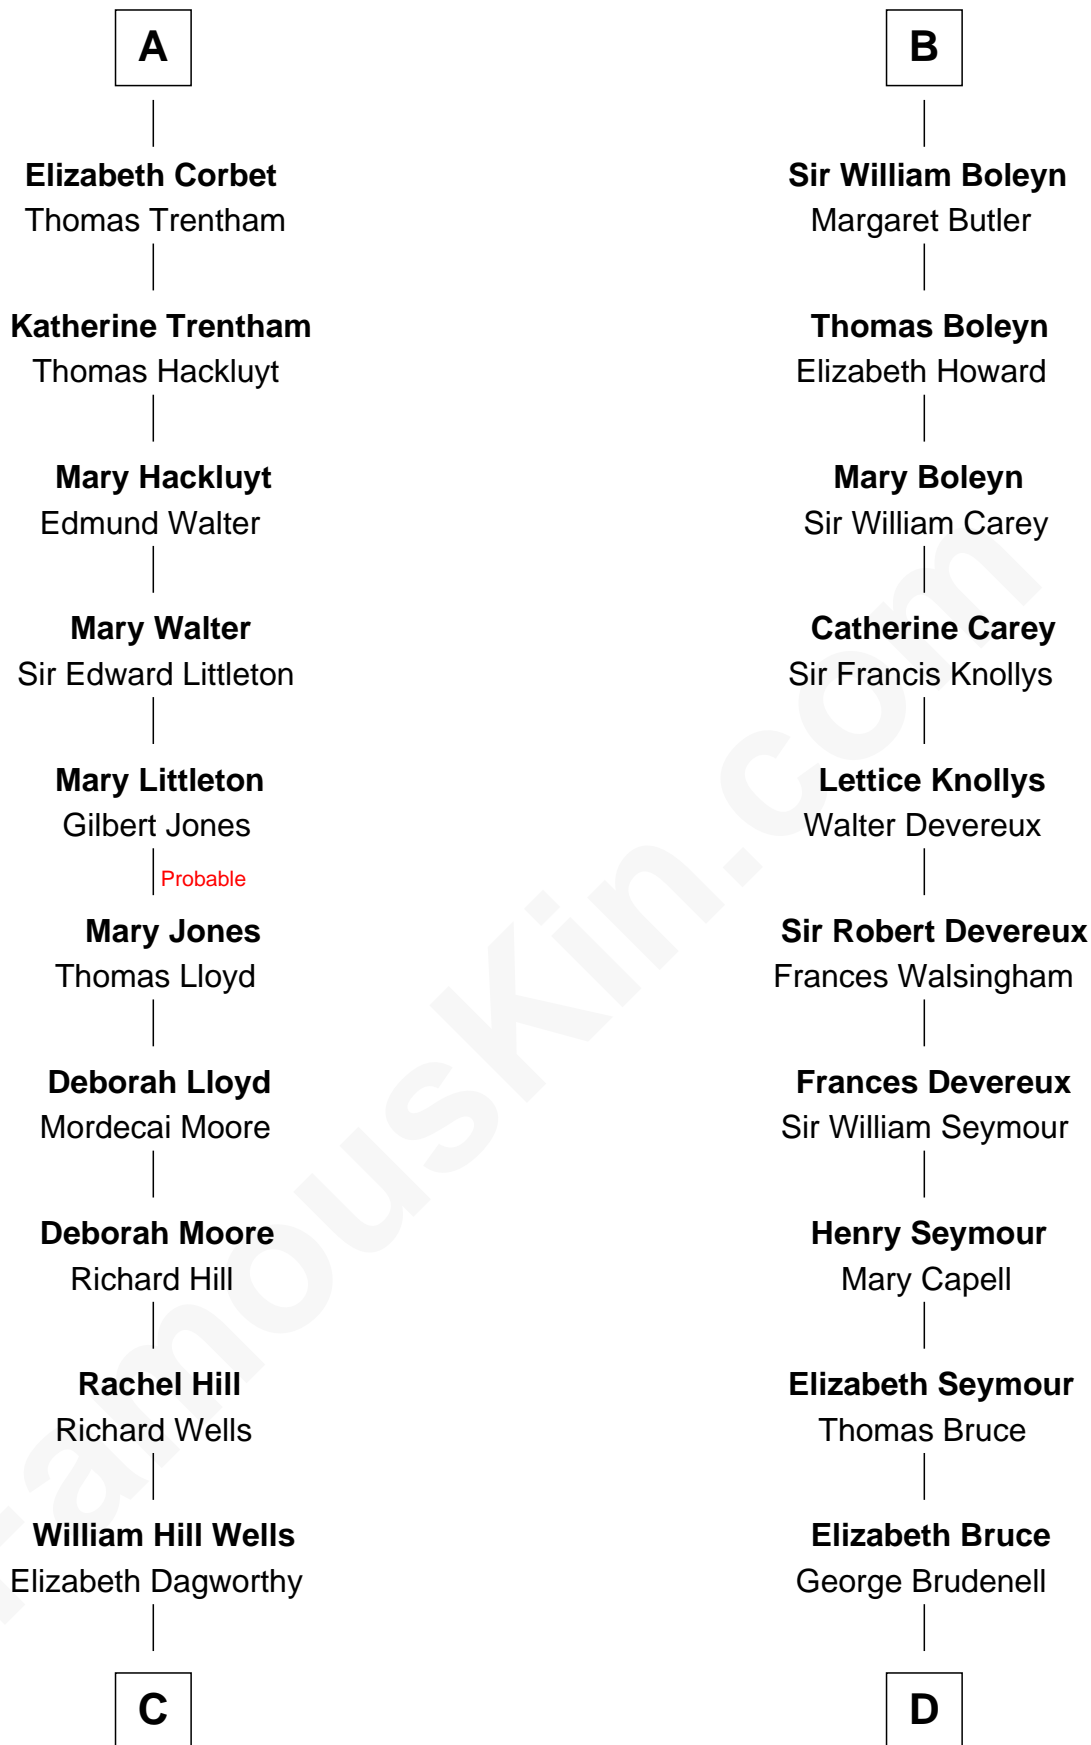

## Relationship Chart of

### Orson Welles

*Radio, Stage, and Movie Actor*

19th cousin 1 time removed of

### Lt. Gen. James Brudenell

*Leader of the "Charge of the Light Brigade"*

**Sir Roger de Somery**

Nichole d'Aubenev

**C**

**Henry Hill Welles**

Mary Putnam

**Richard Jones Welles**