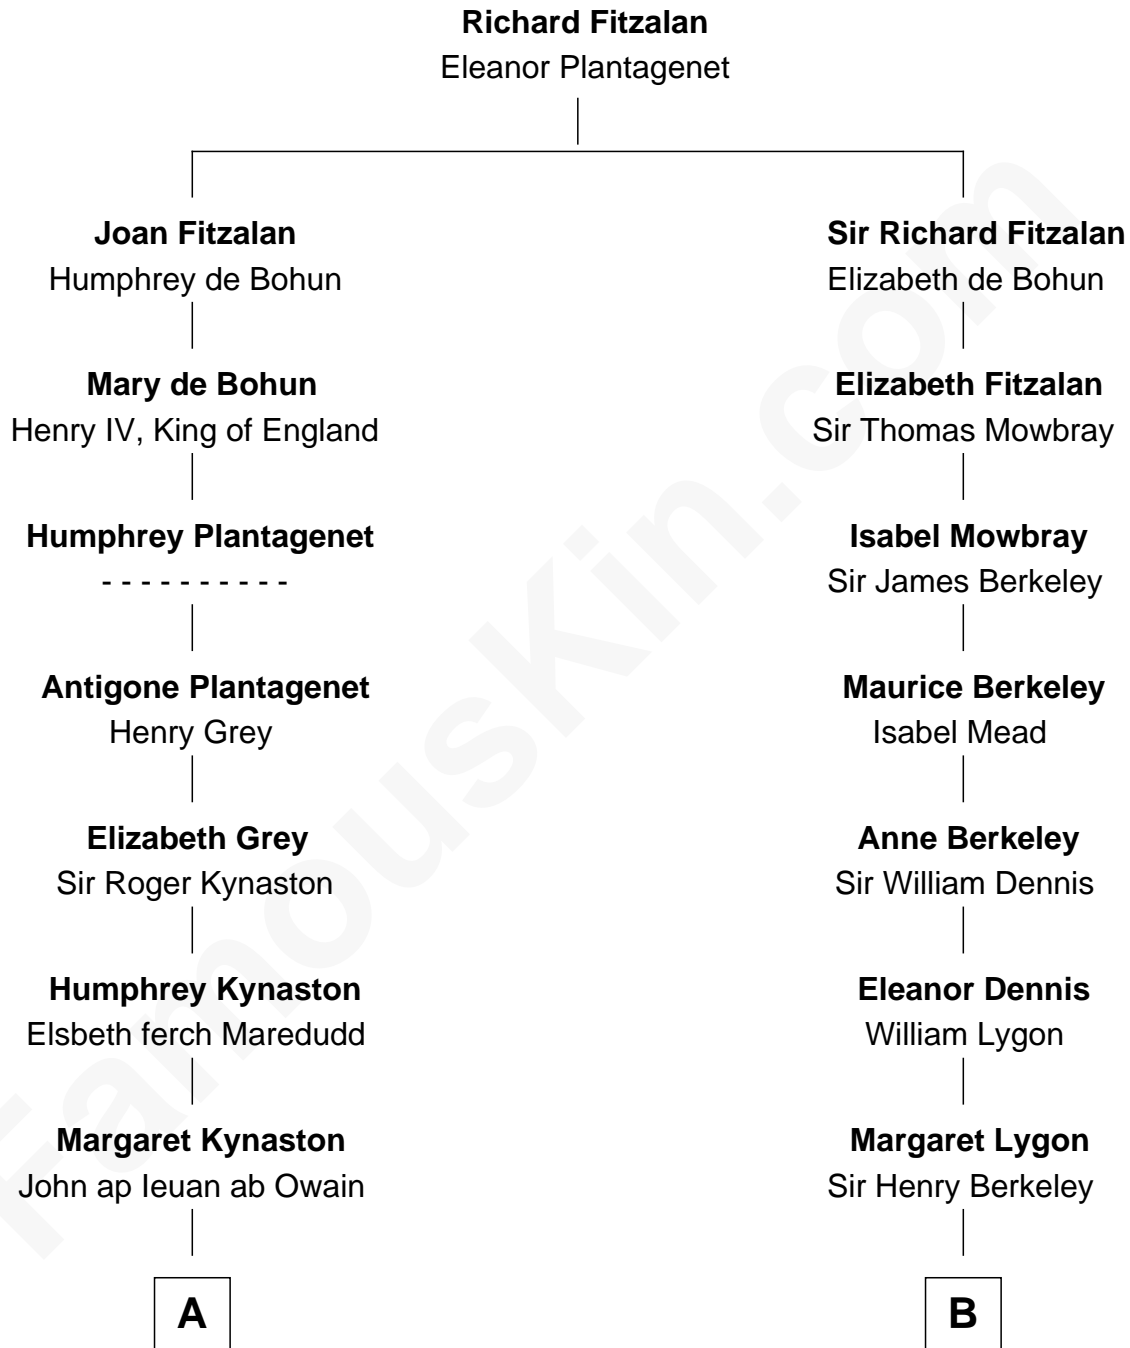

FamousKin.com

Relationship Chart of

Orson Welles

Radio, Stage, and Movie Actor

14th cousin 4 times removed of

Lt. Gen. James Brudenell

Leader of the "Charge of the Light Brigade"

C