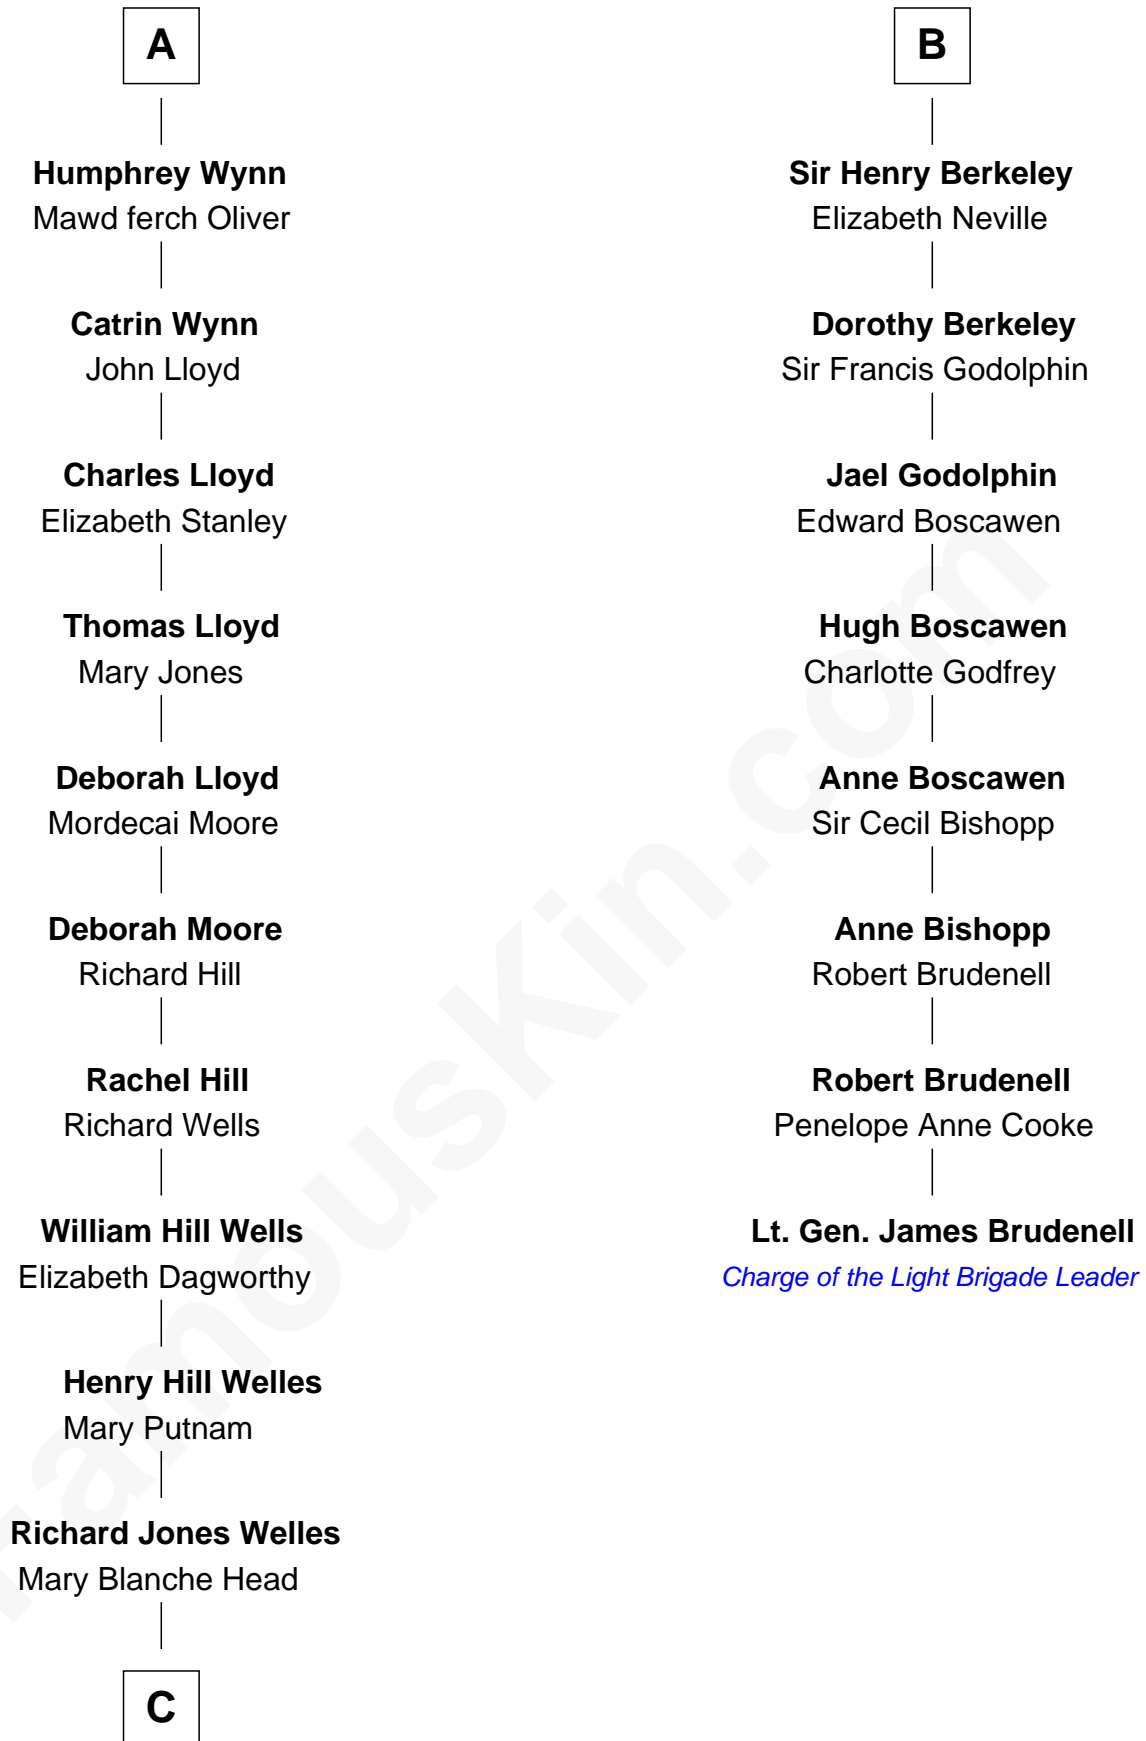

FamousKin.com

Relationship Chart of

Orson Welles

Radio, Stage, and Movie Actor

14th cousin 4 times removed of

Lt. Gen. James Brudenell

Leader of the "Charge of the Light Brigade"

C