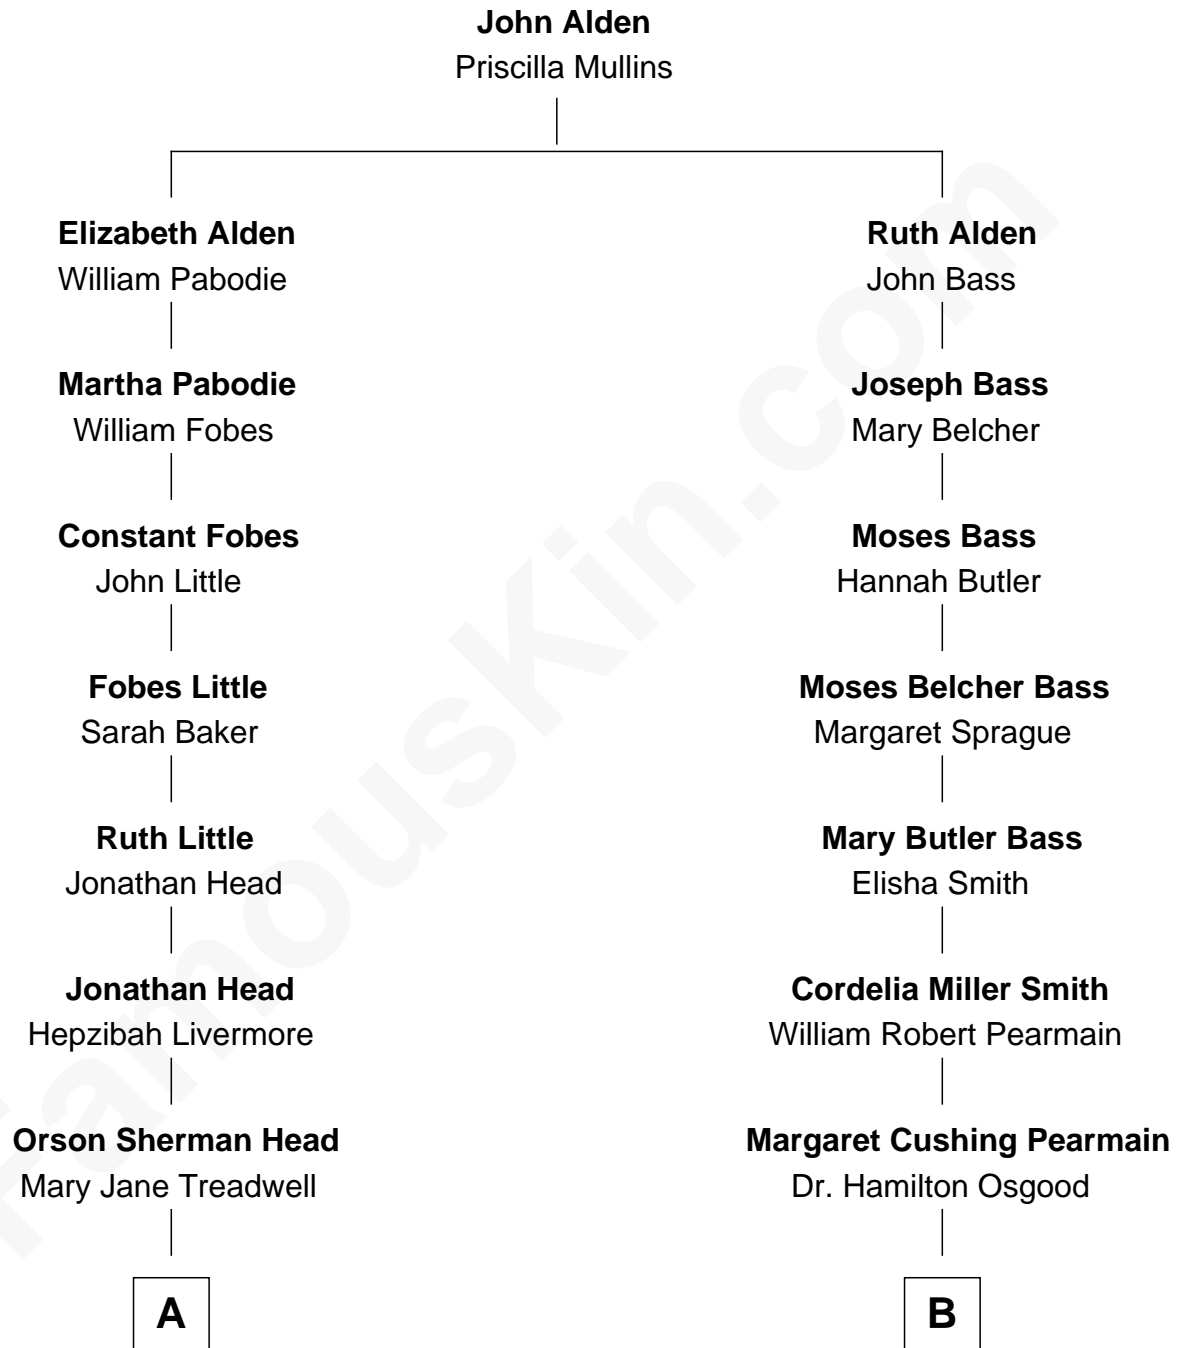

FamousKin.com Relationship Chart of

Orson Welles

Radio, Stage, and Movie Actor

8th cousin 1 time removed of

Erskine Childers

4th President of Ireland

A

Mary Blanche Head
Richard Jones Welles